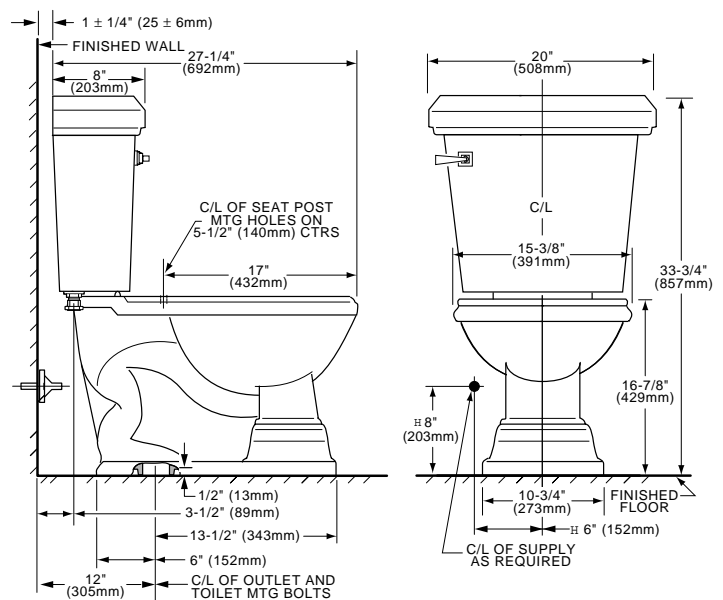

**TOWN SQUARE™ RIGHT HEIGHT
ROUND FRONT TOILET**

2787.016

- Vitreous china
- Low-consumption (6.0 Lpf/1.6 gpf)
- Round Front siphon jet action bowl with 2" trapway
- AquaForce flushing technology
- Right Height bowl rim height at 16-7/8"
- American classic styling on bowl and tank design matched to pedestal and countertop lavatories
- Front-mounted chrome trip lever design matched to Town Square faucets
- Design matched molded round front Town Square seat and cover (5720.011) included
- 2 bolt caps
- Internal trapway area fully glazed
- 100% factory flush tested

3787.016 Bowl

4707.016 Tank

Nominal Dimensions: 27-1/4" x 20" x 33-3/4"
(692 x 508 x 857mm)

Fixture only, supply by others

**Compliance Certifications -
Meets or Exceeds the Following Specifications:**

- ASME A112.19.2M (and 19.6M) for Vitreous China Fixtures - includes Flush Performance, Ball Pass Diameter, Trap Seal Depth and all Dimensions

To Be Specified

- Color: White Bone Linen Black
- Alternate Seat:
- Supply with stop:

NOTES:
THIS COMBINATION IS DESIGNED TO ROUGH-IN AT A MINIMUM DIMENSION OF 305MM (12") FROM FINISHED WALL TO C/L OF OUTLET.
* DIMENSIONS SHOWN FOR LOCATION OF SUPPLY ARE SUGGESTED.
SUPPLY NOT INCLUDED WITH FIXTURE AND MUST BE ORDERED SEPARATELY.
IMPORTANT: Dimensions of fixtures are nominal and may vary within the range of tolerance established by ANSI Standard A112.19.2.
These measurements are subject to change or cancellation. No responsibility is assumed for use of superseded or voided pages.