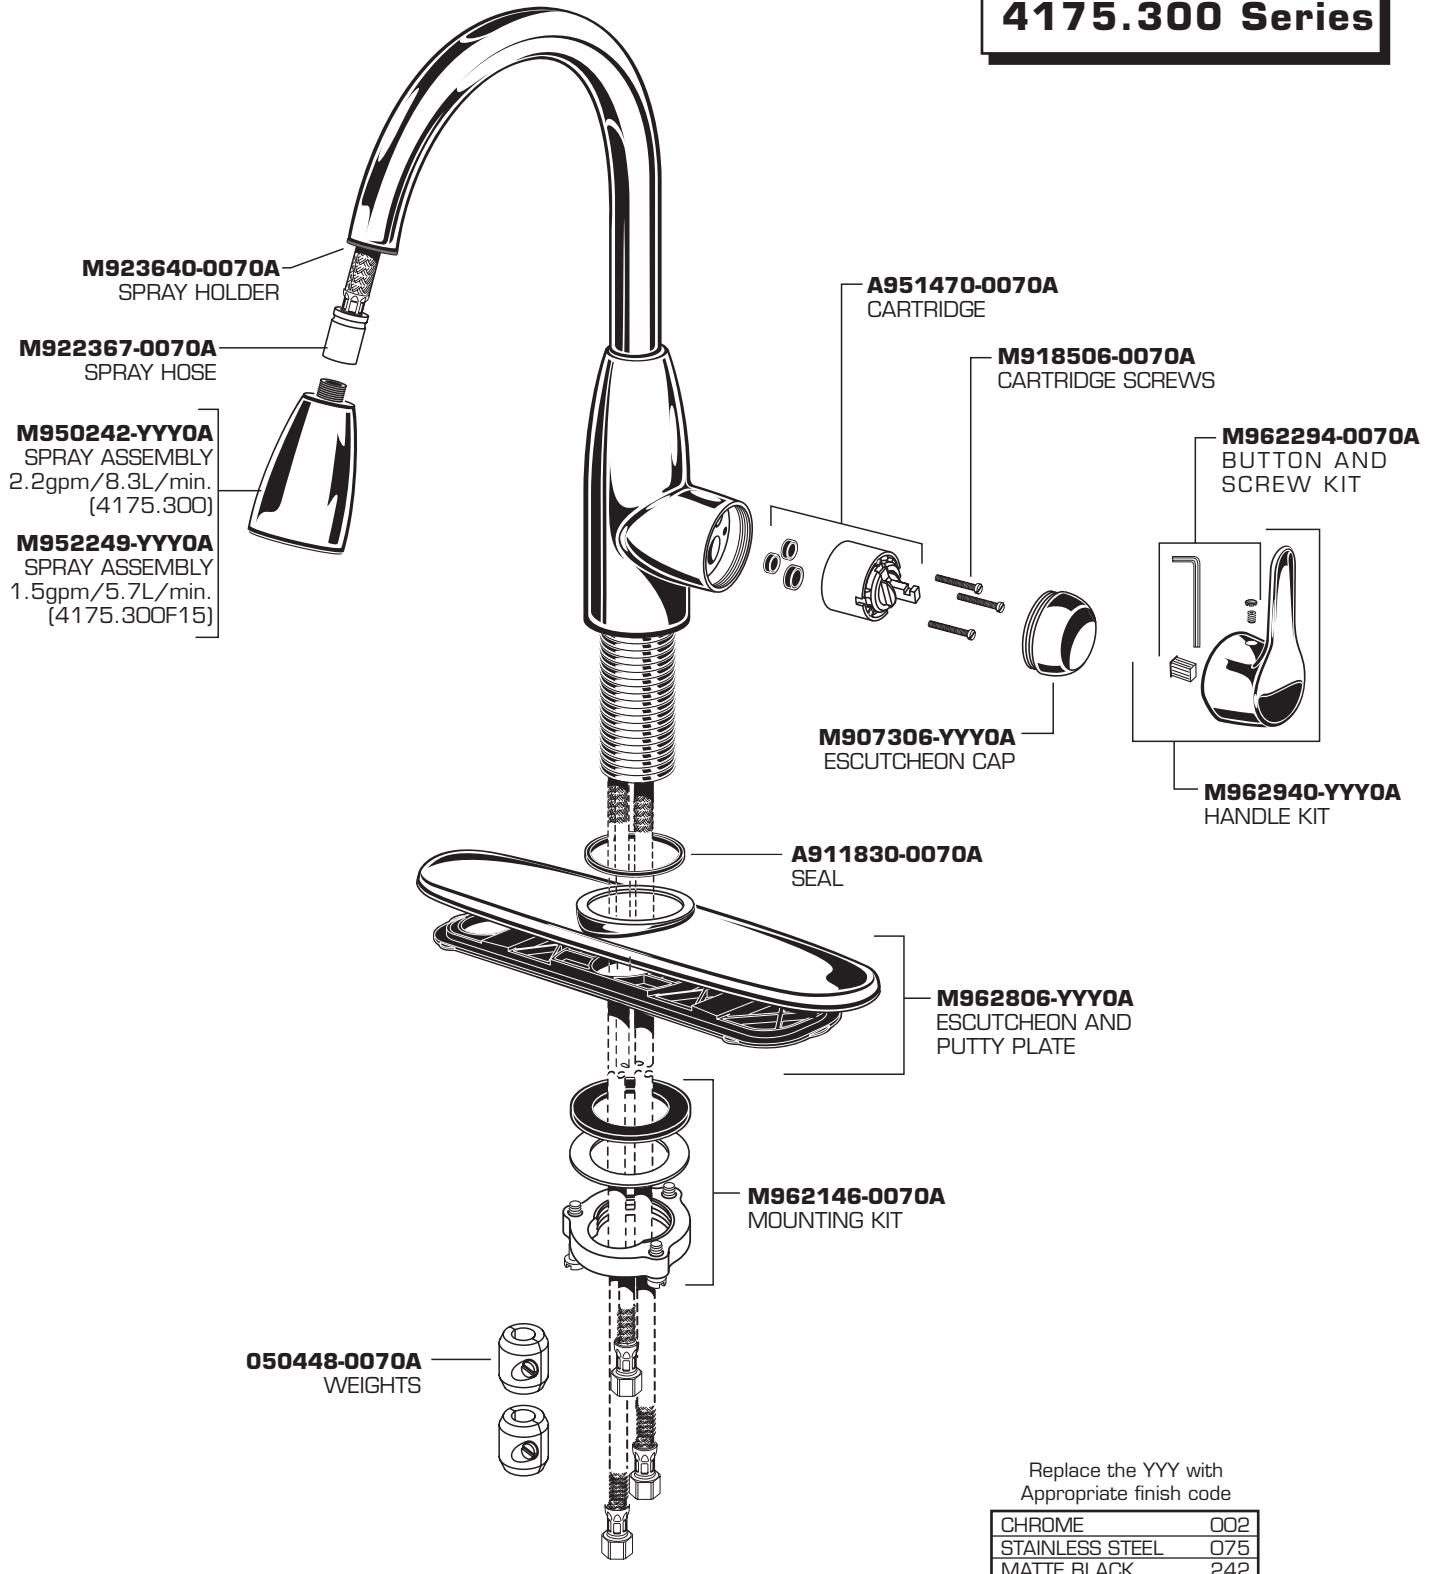

*American Standard*

**COLONY SOFT**  
**SINGLE CONTROL KITCHEN**  
**PULL-DOWN FAUCET**  
 MODEL NUMBERS

**4175.300 Series**

Replace the YYY with  
Appropriate finish code

CHROME	002
STAINLESS STEEL	075
MATTE BLACK	242