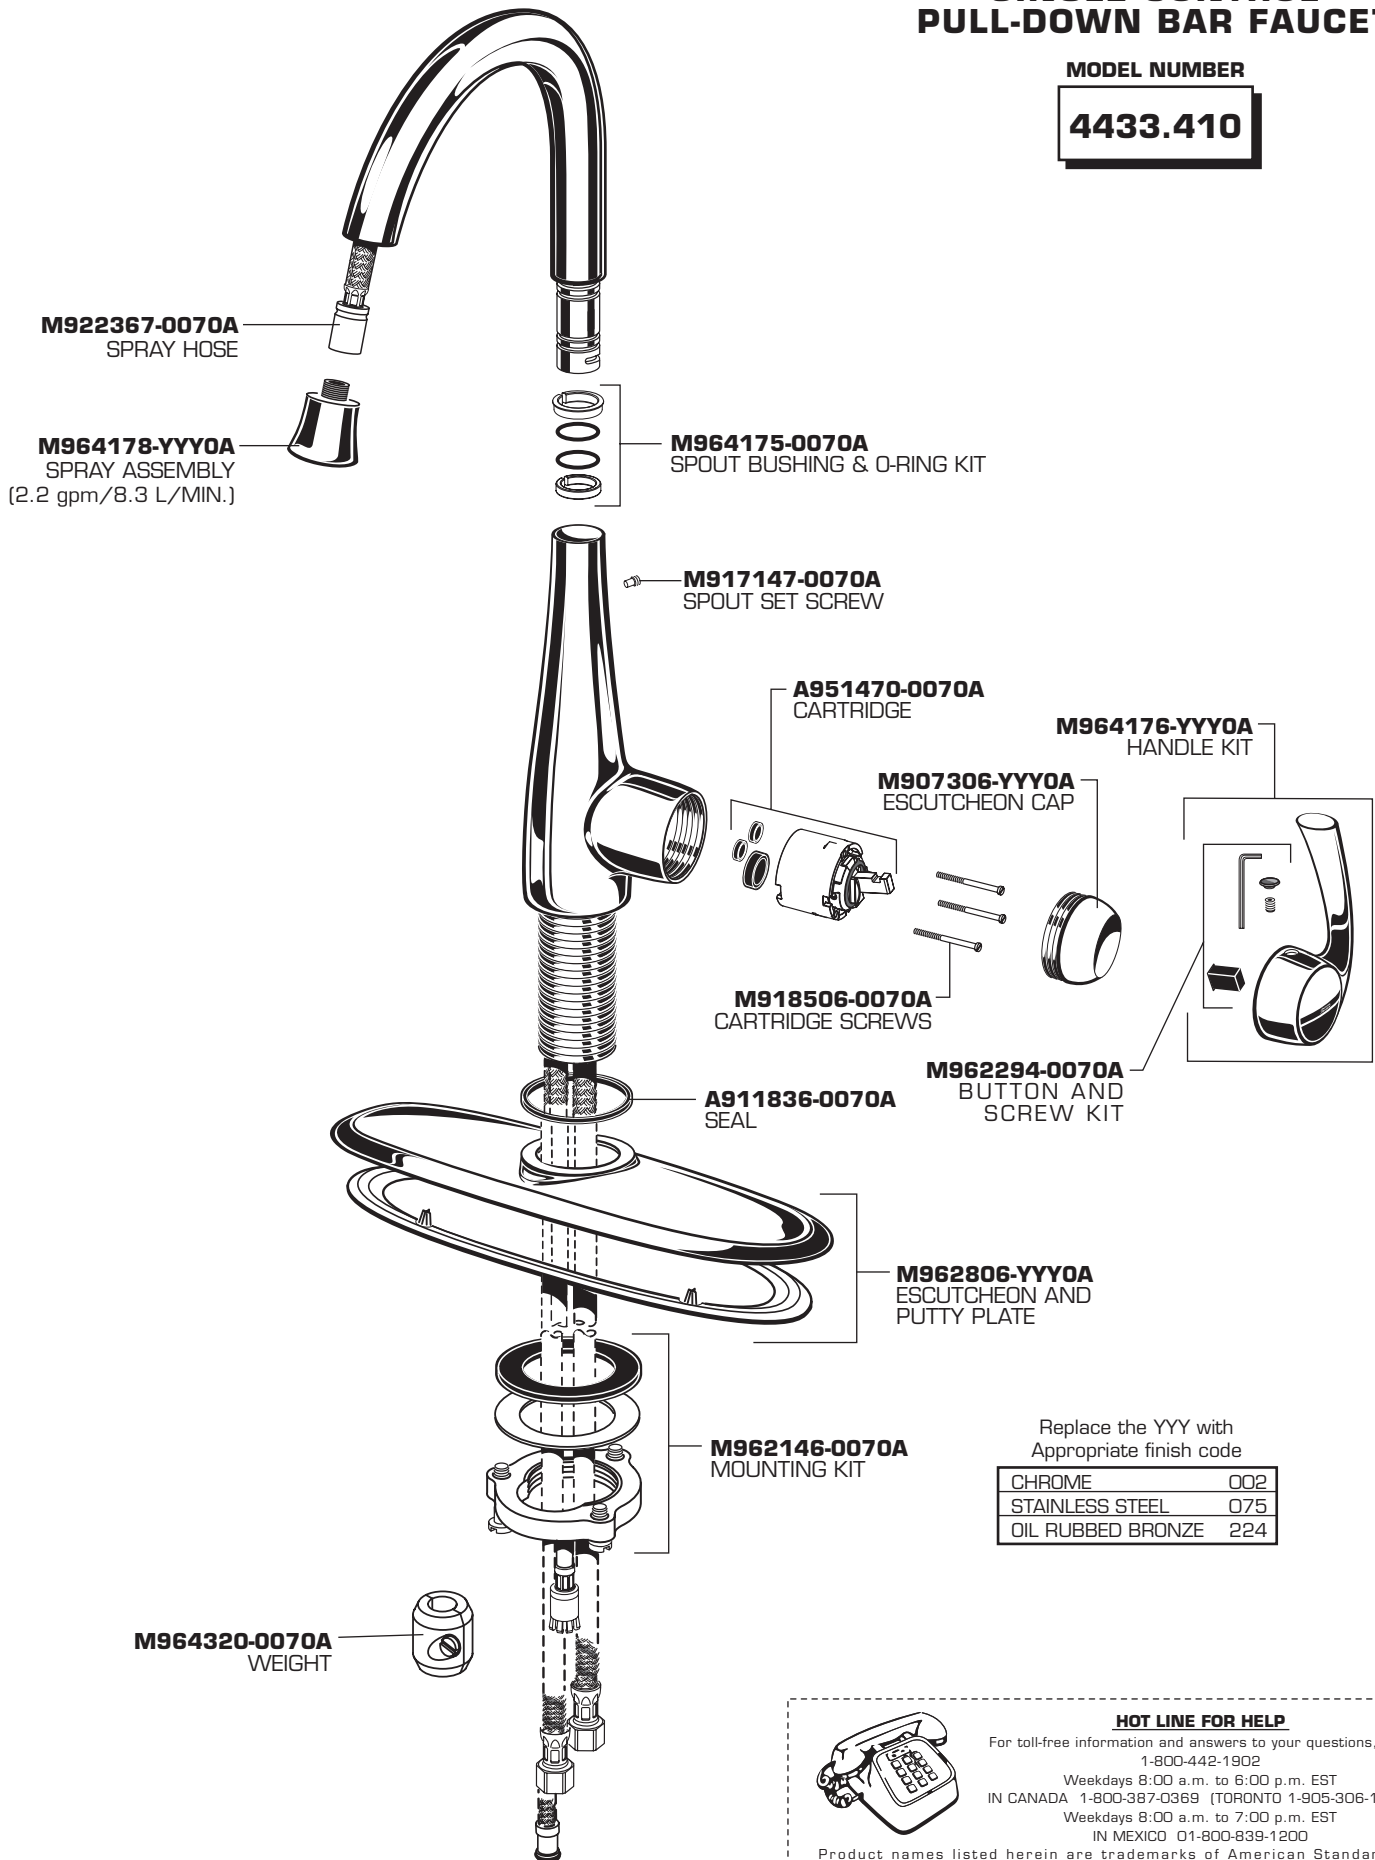

American Standard

**QUINCE™
SINGLE CONTROL
PULL-DOWN BAR FAUCET**

MODEL NUMBER

4433.410

HOT LINE FOR HELP

For toll-free information and answers to your questions, call:
1-800-442-1902
Weekdays 8:00 a.m. to 6:00 p.m. EST
IN CANADA 1-800-387-0369 (TORONTO 1-905-306-1093)
Weekdays 8:00 a.m. to 7:00 p.m. EST
IN MEXICO 01-800-839-1200