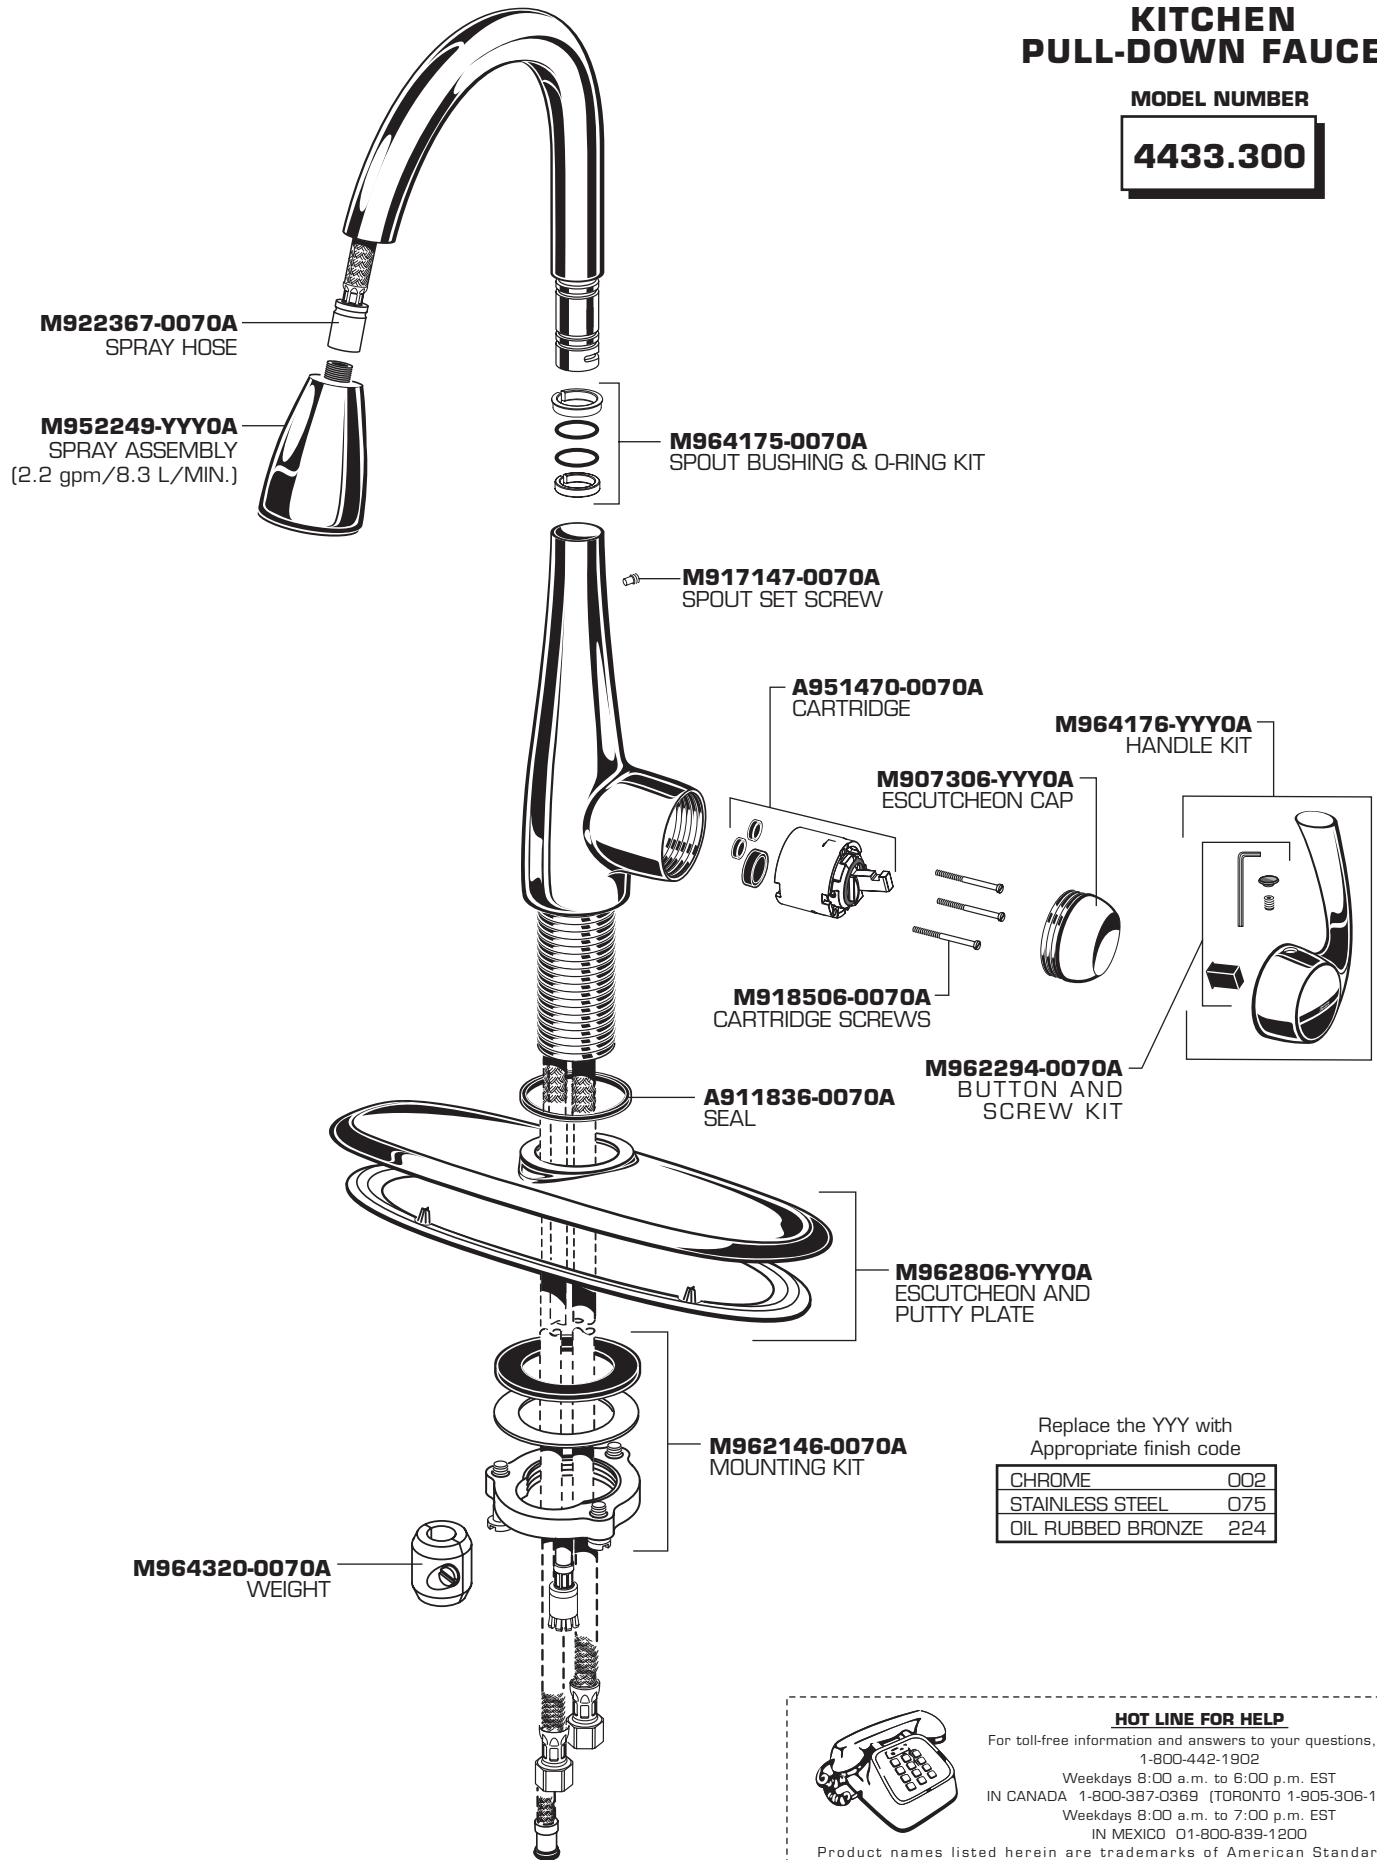

*American Standard*

**QUINCE™  
SINGLE CONTROL  
KITCHEN  
PULL-DOWN FAUCET**

MODEL NUMBER

**4433.300**

Replace the YYY with  
Appropriate finish code

CHROME	002
STAINLESS STEEL	075
OIL RUBBED BRONZE	224

**HOT LINE FOR HELP**