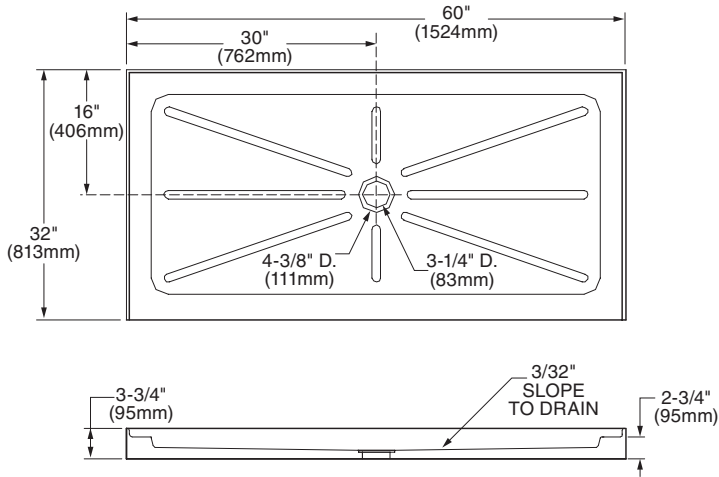

CIENCIA™ 60" x 32" SHOWER BASE

- 6032S1.STR.020** Right Hand Drain
- 6032S1.STL.020** Left Hand Drain
- 6032S1.STC.020** Center Drain

Product Features:

- High gloss acrylic backed with solid surface and high density urethane foam reinforcement
- Low 2-3/4" threshold
- Single threshold
- Integral three sided, tiling/water retention flange
- Slip resistant design
- White

Nominal Dimensions:

60" x 32" x 2-3/4"
(1524 x 812 x 70mm)

For Use With:

- Ciencia wall sets
- Base can also be installed without Ciencia wall set

Compliance Certifications -

Meets or Exceeds the Following Specifications:

- ANSI Z124.1.2
- ASTM E-84 for Flammability and Smoke Density
- IAPMO UPC

SEE REVERSE SIDE FOR ROUGHING-IN DIMENSIONS

6032S1.STC.020 Center Drain

6032S1.STL.020 Left Hand Drain

6032S1.STR.020 Right Hand Drain