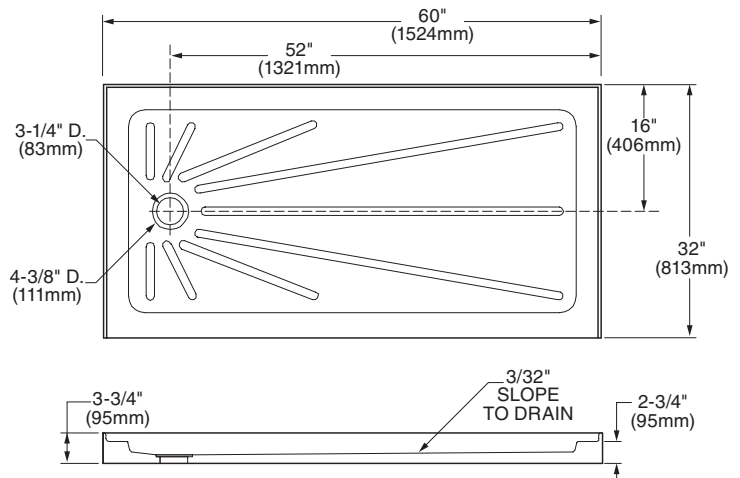

CIENCIA™ 60" x 32" SHOWER BASE

- 6032S1.STR.020** Right Hand Drain
- 6032S1.STL.020** Left Hand Drain
- 6032S1.STC.020** Center Drain

Product Features:

- High gloss acrylic backed with solid surface and high density urethane foam reinforcement
- Low 2-3/4" threshold
- Single threshold
- Integral three sided, tiling/water retention flange
- Slip resistant design
- White

Nominal Dimensions:

60" x 32" x 2-3/4"
(1524 x 812 x 70mm)

For Use With:

- Ciencia wall sets
- Base can also be installed without Ciencia wall set

Compliance Certifications -

Meets or Exceeds the Following Specifications:

- ANSI Z124.1.2
- ASTM E-84 for Flammability and Smoke Density
- IAPMO UPC

SEE REVERSE SIDE FOR ROUGHING-IN DIMENSIONS

6032S1.STC.020 Center Drain

6032S1.STL.020 Left Hand Drain

6032S1.STR.020 Right Hand Drain