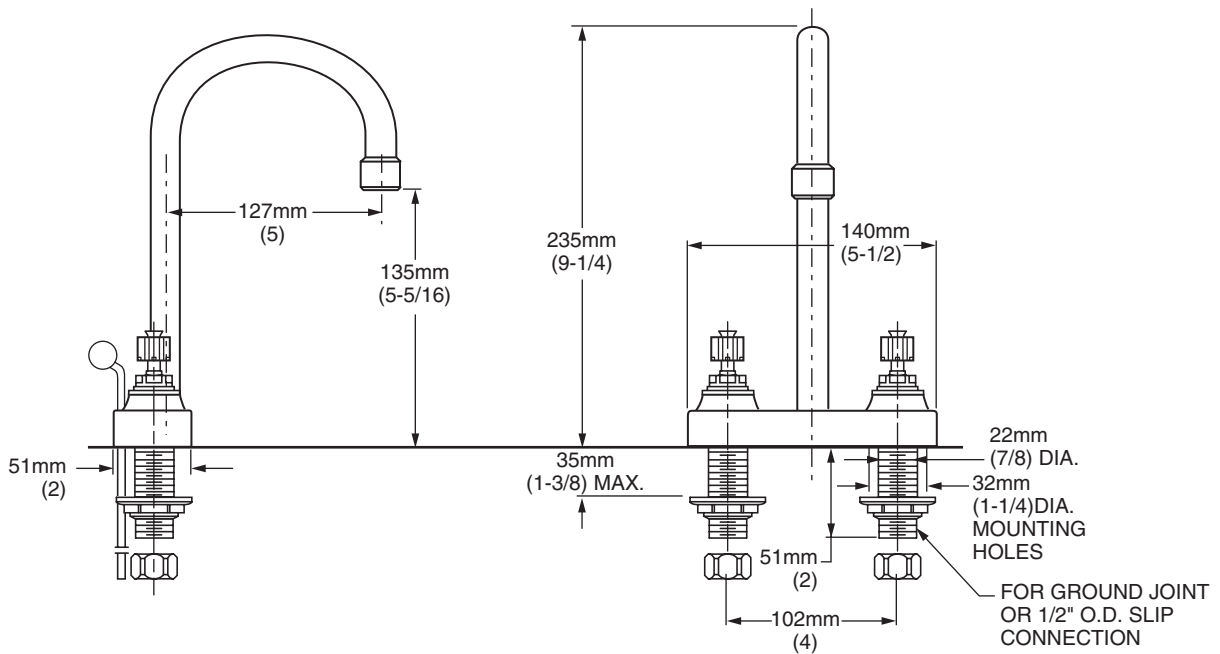

**TWO-HANDLE CENTERSET LAVATORY FAUCET
WITH GOOSENECK SPOUT & FACTORY INSTALLED HANDLES**

Faucet comes complete with factory installed handles.
V=Vandal-Resistant, H=Standard

MODEL NUMBER:

- ❑ **7401.172H Centerset Lavatory Faucet**
Gooseneck spout. Brass Wrist Blade Handles. Pop-up drain.
- ❑ **7400.172H Centerset Lavatory Faucet**
Gooseneck spout. Brass Wrist Blade Handles. Less drain.
- ❑ **7400.172V Centerset Lavatory Faucet**
Gooseneck spout. Vandal-resistant Brass Wrist Blade Handles. Less drain.
- ❑ **7402.172H Centerset Lavatory Faucet**
Gooseneck spout. Brass Wrist Blade Handles. Grid drain.
- ❑ **7402.172V Centerset Lavatory Faucet**
Gooseneck spout. Vandal-resistant Brass Wrist Blade Handles. Grid drain.

GENERAL DESCRIPTION:

Durable cast brass construction. Amarelis 1/4 turn washerless ceramic disc valve cartridges - reversible for use with either lever or round handles. One-half inch male inlet shanks with brass coupling nuts and shank nuts. Vandal-resistant faucets feature vandal-resistant aerators, drains and index buttons on factory-installed handles. 2.2 gpm/8.3L/min. maximum flow rate.

SUGGESTED SPECIFICATION:

4" centerset lavatory faucet shall be cast brass construction with all brass shank nuts and coupling nuts. Shall also feature 1/4 turn washerless ceramic disc valve cartridges that are reversible for use with round or lever handles. Fitting shall be American Standard Model # _____ .002.