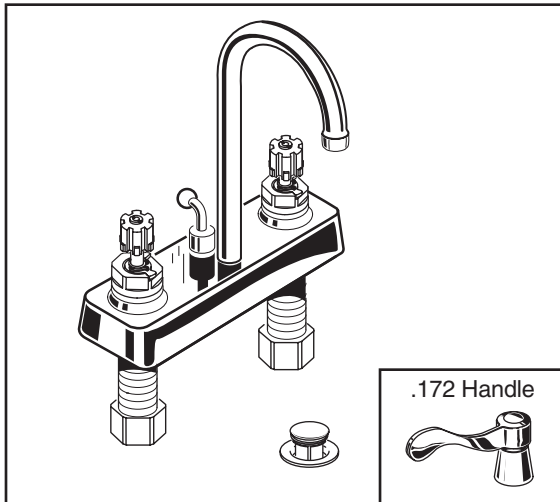

**TWO-HANDLE CENTERSET LAVATORY FAUCET
WITH GOOSENECK SPOUT & FACTORY INSTALLED HANDLES**

Faucet comes complete with factory installed handles.
V=Vandal-Resistant, H=Standard

MODEL NUMBER:

- ❑ **7401.172H Centerset Lavatory Faucet**
Gooseneck spout. Brass Wrist Blade Handles. Pop-up drain.
- ❑ **7400.172H Centerset Lavatory Faucet**
Gooseneck spout. Brass Wrist Blade Handles. Less drain.
- ❑ **7400.172V Centerset Lavatory Faucet**
Gooseneck spout. Vandal-resistant Brass Wrist Blade Handles. Less drain.
- ❑ **7402.172H Centerset Lavatory Faucet**
Gooseneck spout. Brass Wrist Blade Handles. Grid drain.
- ❑ **7402.172V Centerset Lavatory Faucet**
Gooseneck spout. Vandal-resistant Brass Wrist Blade Handles. Grid drain.

GENERAL DESCRIPTION:

Durable cast brass construction. Amarelis 1/4 turn washerless ceramic disc valve cartridges - reversible for use with either lever or round handles. One-half inch male inlet shanks with brass coupling nuts and shank nuts. Vandal-resistant faucets feature vandal-resistant aerators, drains and index buttons on factory-installed handles. 2.2 gpm/8.3L/min. maximum flow rate.

PRODUCT FEATURES:

- Solid Brass Construction:** Durable - Excellent in high use applications. Ideal for prolonged contact with water.
- Ceramic Disc Valve Cartridges:** Assures a lifetime of drip-free performance.
- Low Lead:** Meets NSF Standard 61/Section 9 & Prop 65 lead requirements.
- Factory Installed Handles:** Simplifies installation.

SUGGESTED SPECIFICATION:

4" centerset lavatory faucet shall be cast brass construction with all brass shank nuts and coupling nuts. Shall also feature 1/4 turn washerless ceramic disc valve cartridges that are reversible for use with round or lever handles. Fitting shall be American Standard Model # _____ .002.