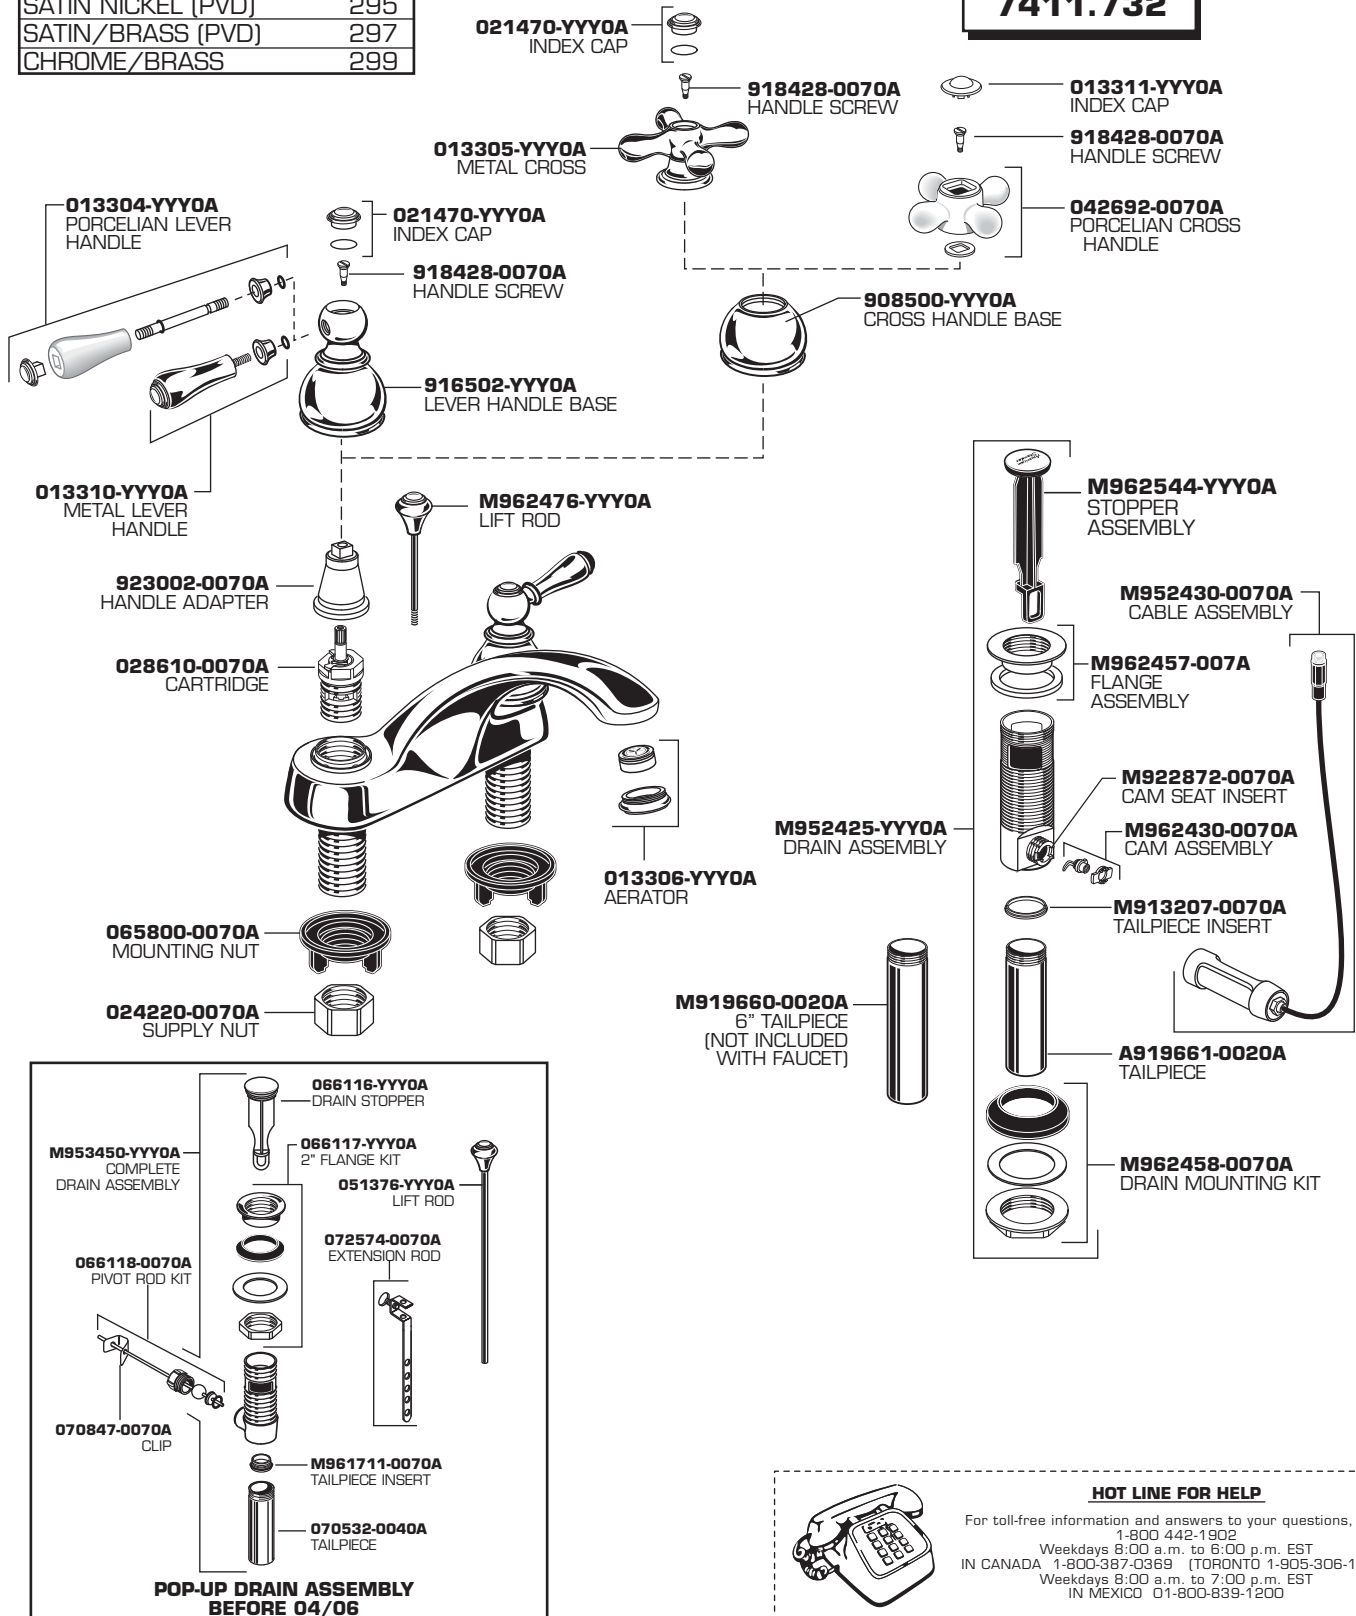

American Standard

Replace the "YYY" with appropriate finish code

| | |
|--------------------|-----|
| CHROME | 002 |
| WHITE | 020 |
| POLISHED BRASS | 099 |
| SATIN (PVD)/CHROME | 221 |
| VELVET | 285 |
| VELVET/BRASS | 287 |
| SATIN NICKEL (PVD) | 295 |
| SATIN/BRASS (PVD) | 297 |
| CHROME/BRASS | 299 |

HAMPTON

Center-Set Lavatory Faucet with Pop-up Drain

MODEL NUMBERS

7411.702
7411.712
7411.722
7411.732

HOT LINE FOR HELP

For toll-free information and answers to your questions, call:
 1-800 442-1902
 Weekdays 8:00 a.m. to 6:00 p.m. EST
 IN CANADA 1-800-387-0369 (TORONTO 1-905-306-1093)
 Weekdays 8:00 a.m. to 7:00 p.m. EST
 IN MEXICO 01-800-839-1200