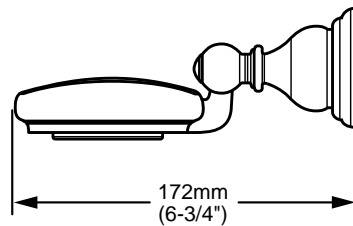

*American Standard*

*Prairie Field*<sup>TM</sup>

**BATH ACCESSORIES  
SOAP DISH**

**MODEL NUMBER:**

❏ **8040.050 SOAP DISH**

**Available Finishes**

.228	Polished Chrome w/extra PVD Polished Brass accents
.234	PVD Satin w/extra Polished Chrome accents
.246	PVD Satin w/extra PVD Polished Brass accents
.099	PVD Polished Brass