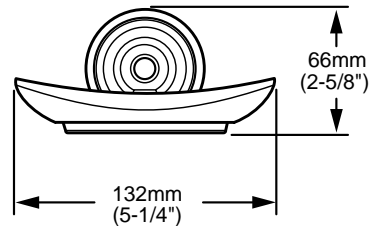

*American Standard*

*Prairie Field*<sup>TM</sup>

**BATH ACCESSORIES  
SOAP DISH**

**MODEL NUMBER:**

❏ **8040.050 SOAP DISH**

**Available Finishes**

.228	Polished Chrome w/extra PVD Polished Brass accents
.234	PVD Satin w/extra Polished Chrome accents
.246	PVD Satin w/extra PVD Polished Brass accents
.099	PVD Polished Brass