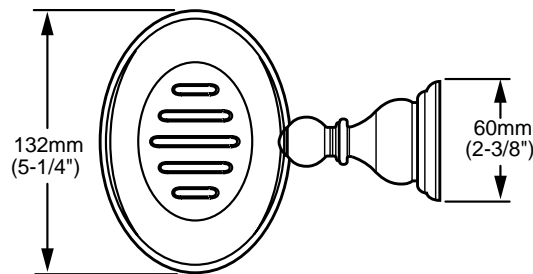

*American Standard*

*Prairie Field*<sup>TM</sup>

**BATH ACCESSORIES  
SOAP DISH**

**MODEL NUMBER:**

❏ **8040.050 SOAP DISH**

**Available Finishes**

.228	Polished Chrome w/extra PVD Polished Brass accents
.234	PVD Satin w/extra Polished Chrome accents
.246	PVD Satin w/extra PVD Polished Brass accents
.099	PVD Polished Brass

**PRODUCT FEATURES:**

**Heavy duty construction:** Highest quality materials for durability & long life.

**Concealed Mounting:** No exposed set screws.

**Materials of Construction:** Body and escutcheon - Brass. Soap Dish - clear glass.

**Easy to Install**

**Choice of Finishes:** To match Chrome, PVD Brass and PVD Satin finishes. PVD finish on all Polished Brass and Satin components will never tarnish.

**SUGGESTED SPECIFICATION:**

Soap Dish shall feature heavy - duty construction with tarnish - free PVD finish on all Polished Brass and Satin components. Shall feature concealed mounting with no exposed set screws. Soap Dish shall be American Standard Model # 8040.050.\_\_\_\_\_.