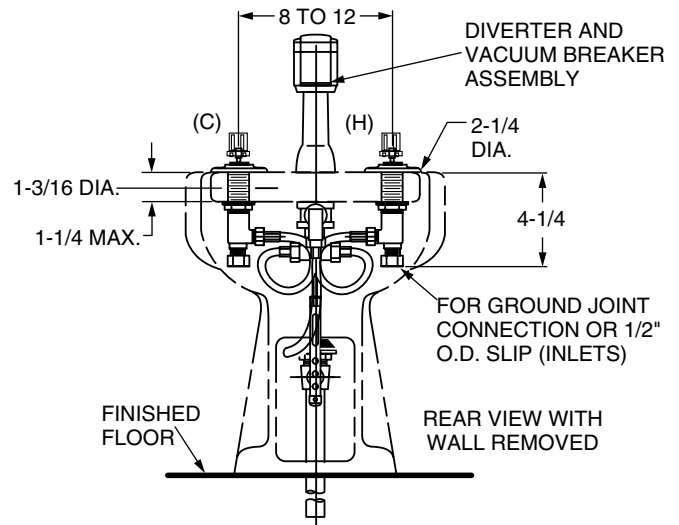

Handles must be ordered separately.

MODEL NUMBER:

- 8391.000 Fixture-Mounted Bidet Fitting**
Vacuum breaker. Pop-up drain. Less handles.
- 8390.000 Fixture-Mounted Bidet Fitting**
Less vacuum breaker. Pop-up drain. Less handles.

Handles must be ordered separately.

GENERAL DESCRIPTION:

Cast brass valve bodies. Amarilis 1/4 turn washerless ceramic disc valve cartridges - reversible for use with either lever or round handles. Diverter controls water flow between douche spray and flushing rim. Douche spray has built-in spray height adjustment. 20 inch (500mm) long flexible stainless steel drain cable is pre-assembled to faucet body. Metal Speed Connect™ drain body with 1-1/4" (32mm) tail piece.

SUGGESTED SPECIFICATION:

Two handle deck-mount bidet fitting with matching pop-up drain shall feature solid brass construction. Shall also feature 1/4 turn ceramic disc valve cartridges that are reversible for use with either cross or lever handles. Shall also feature a metal drain body with stainless steel cable actuation. Fitting shall be American Standard Model # 839x.____.____ and handle kit # 0000.____.____.

CODES AND STANDARDS

These products meet or exceed the following codes and standards:

- ASME A112.18.1**
- CSA B 125**
- ASSE 1001 - 8391.000 only**

Product Number	Description	Finish Options						
		Polished Chrome	Polished Nickel	PVD Blackened Bronze	PVD Polished Brass	PVD Satin Nickel	PVD Satin/Brass Mix	P Chrome /PVD Brass Mix
		002	008	068	099	295	297	299
8391.000	Fixture-mounted bidet fitting. Vacuum breaker. Metal Speed Connect™ pop-up drain. Less handles.							
8390.000	Fixture-mounted bidet fitting. Less vacuum breaker. Metal Speed Connect™ pop-up drain. Less handles.		N/A	N/A	N/A	N/A	N/A	N/A