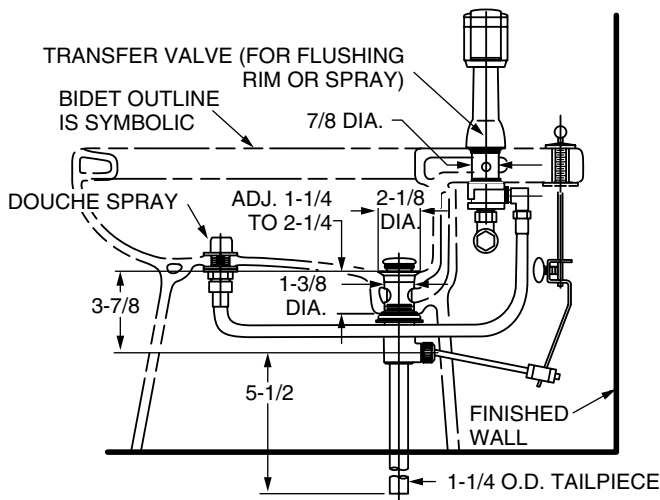

Handles must be ordered separately.

MODEL NUMBER:

- 8391.000 Fixture-Mounted Bidet Fitting**
Vacuum breaker. Pop-up drain. Less handles.
- 8390.000 Fixture-Mounted Bidet Fitting**
Less vacuum breaker. Pop-up drain. Less handles.

Handles must be ordered separately.

GENERAL DESCRIPTION:

Cast brass valve bodies. Amarilis 1/4 turn washerless ceramic disc valve cartridges - reversible for use with either lever or round handles. Diverter controls water flow between douche spray and flushing rim. Douche spray has built-in spray height adjustment. 20 inch (500mm) long flexible stainless steel drain cable is pre-assembled to faucet body. Metal Speed Connect™ drain body with 1-1/4" (32mm) tail piece.

SUGGESTED SPECIFICATION:

Two handle deck-mount bidet fitting with matching pop-up drain shall feature solid brass construction. Shall also feature 1/4 turn ceramic disc valve cartridges that are reversible for use with either cross or lever handles. Shall also feature a metal drain body with stainless steel cable actuation. Fitting shall be American Standard Model # 839x.____.____ and handle kit # 0000.____.____.

CODES AND STANDARDS

These products meet or exceed the following codes and standards:

- ASME A112.18.1**
- CSA B 125**
- ASSE 1001 - 8391.000 only**

Product Number	Description	Finish Options						
		Polished Chrome	Polished Nickel	PVD Blackened Bronze	PVD Polished Brass	PVD Satin Nickel	PVD Satin/Brass Mix	P Chrome /PVD Brass Mix
		002	008	068	099	295	297	299
8391.000	Fixture-mounted bidet fitting. Vacuum breaker. Metal Speed Connect™ pop-up drain. Less handles.							
8390.000	Fixture-mounted bidet fitting. Less vacuum breaker. Metal Speed Connect™ pop-up drain. Less handles.		N/A	N/A	N/A	N/A	N/A	N/A