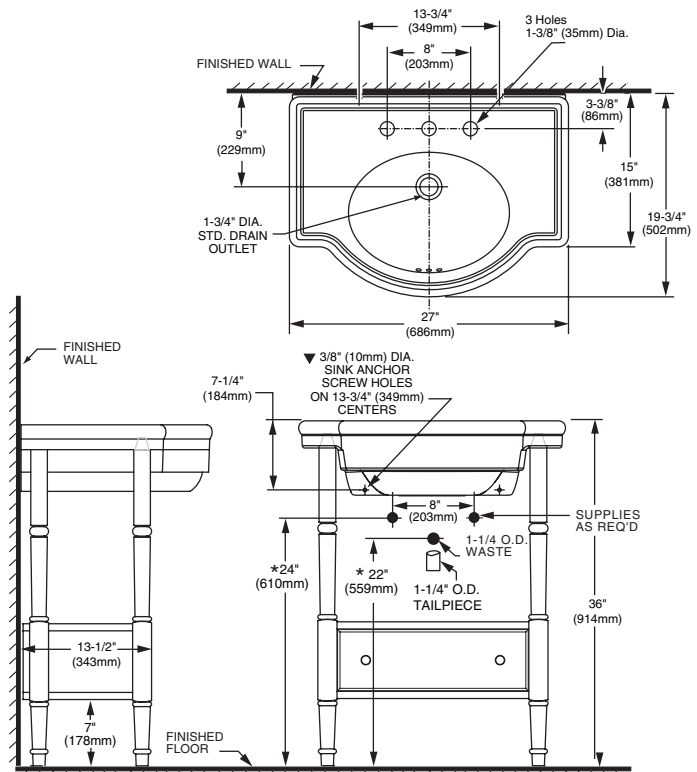

RETROSPECT® COLLECTION WASHSTAND

- Period reproduction of classic dry sink wood washstand
- Uses Retrospect Collection pedestal top available in 8" faucet holes
- Turned leg detailing with lower drawer storage in White finish
- Select hardwood solids construction

Separate Components:

- 0282.008** Washstand/Pedestal top
8" (203mm) centers
- 9420.000** Washstand only

Nominal Dimensions with Sink:

27" x 19-3/4" x 36"
(686 x 502 x 914mm)

Compliance Certifications -

Meets or Exceeds the Following Specifications:

- ASME A112.19.9M for Non-Ceramic Fixtures
- CAN/CSA B45 Series

To Be Specified:

- Color: White only

NOTES:

* DIMENSIONS SHOWN FOR LOCATION OF SUPPLIES AND "P" TRAP ARE SUGGESTED.

▼ ANCHOR SCREWS FOR LAVATORY AND PEDESTAL NOT INCLUDED.
- FITTINGS NOT INCLUDED AND MUST BE ORDERED SEPARATELY.
PROVIDE SUITABLE REINFORCEMENT FOR ALL WALL SUPPORTS.

IMPORTANT: Dimensions of fixtures are nominal and may vary within the range of tolerances established by ANSI Standard A112.19.9M. These measurements are subject to change or cancellation. No responsibility is assumed for use of superseded or voided pages.