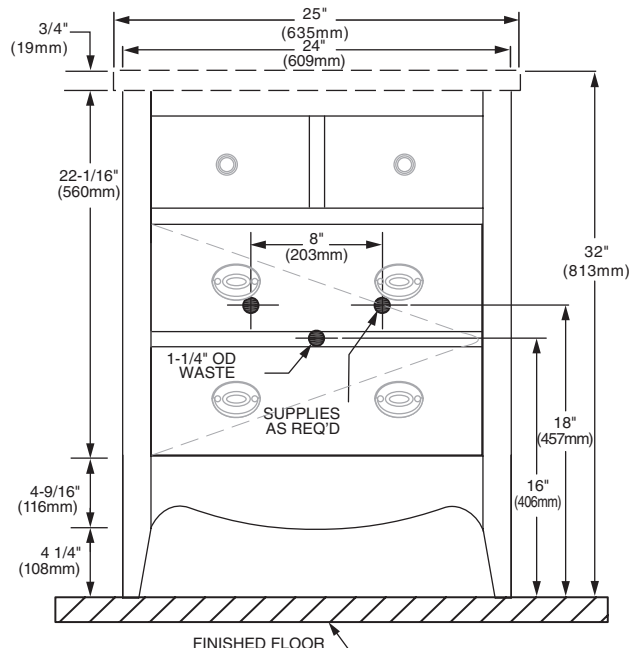

JEFFERSON™ VANITY

☐ **9630.024**

- Classic traditional style vanity
- Birchwood construction and veneers
- Faux top drawers
- Bottom drawers open to side as one door
- Interior shelf
- Autumn Cherry finish

Nominal Dimensions:

24" x 20" x 31-1/4"
(610 x 508 x 794mm)

316
Autumn Cherry

To Be Specified (Required):

☐ **9477.025** Laminated marble top pre-drilled for vessel and vessel faucet (specify color: White - 252, Cream - 250, Black - 154)
with

☐ **0978.000** Tempered glass vessel sink (specify finish: Clear - 200, Frosted - 321), 17" diameter, 6" height

9477.025 Laminated Marble Top

9630.024 Jefferson Vanity

NOTES:
* DIMENSIONS SHOWN FOR LOCATION OF SUPPLIES AND "P" TRAP ARE SUGGESTED.
- FITTINGS NOT INCLUDED AND MUST BE ORDERED SEPARATELY. PROVIDE SUITABLE REINFORCEMENT FOR ALL WALL SUPPORTS.

IMPORTANT: Dimensions of fixtures are nominal and may vary within the range of tolerances established by ANSI Standard A112.19.2. These measurements are subject to change or cancellation. No responsibility is assumed for use of superseded or voided pages.