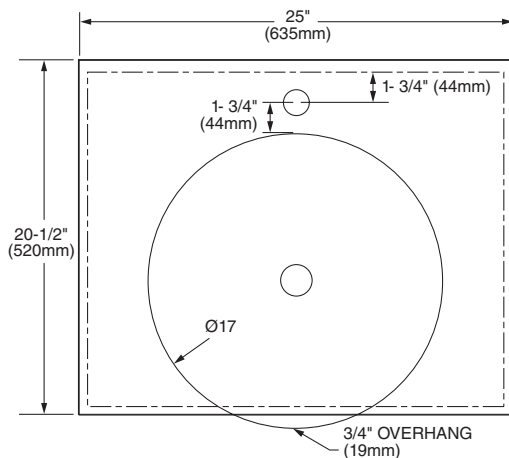

Nominal Dimensions:

24" x 20" x 31-1/4"
(610 x 508 x 794mm)

316
Autumn Cherry

To Be Specified (Required):

☐ **9477.025** Laminated marble top pre-drilled for vessel and vessel faucet (specify color: White - 252, Cream - 250, Black - 154)
with

☐ **0978.000** Tempered glass vessel sink (specify finish: Clear - 200, Frosted - 321), 17" diameter, 6" height

9477.025 Laminated Marble Top

9630.024 Jefferson Vanity

NOTES:
* DIMENSIONS SHOWN FOR LOCATION OF SUPPLIES AND "P" TRAP ARE SUGGESTED.
- FITTINGS NOT INCLUDED AND MUST BE ORDERED SEPARATELY. PROVIDE SUITABLE REINFORCEMENT FOR ALL WALL SUPPORTS.

IMPORTANT: Dimensions of fixtures are nominal and may vary within the range of tolerances established by ANSI Standard A112.19.2. These measurements are subject to change or cancellation. No responsibility is assumed for use of superseded or voided pages.