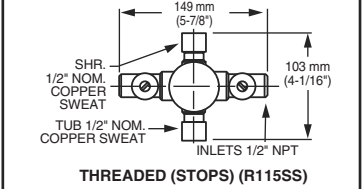

Available Trim Kits

R110 Valve Body Shown

GENERAL DESCRIPTION:

Cast brass body, washerless ceramic disc valve cartridge with back-to-back capability and hot limit safety stop. Cycles from "off" to "cold" to "hot". Pressure balancing cartridge maintains constant output temperature in response to changes in relative hot and cold supply pressure. One-half inch inlets and outlets (choice of direct sweat, threaded, or PEX). Available with screwdriver stops. Rough-in plaster guard designed for use as thin-wall mounting adaptor. Valve body will accept a variety of decorative Bath/Shower trims.

Wide Rough-in Range: From 1-5/8" to 3-1/4".

MODEL NUMBER:

- R110 Pressure Balance Rough Valve Body only**
Direct sweat inlets/outlets. LESS trim.
- R110SS Pressure Balance Rough Valve Body only with Screwdriver stops**
Direct sweat inlets/outlets. Screwdriver stops. LESS trim.
- R115 Pressure Balance Rough Valve Body only**
Female thread inlets/outlets. LESS trim.
- R115SS Pressure Balance Rough Valve Body only with Screwdriver stops**
Female thread inlets/outlets. Screwdriver stops. LESS trim.
- R117 Pressure Balance Rough Valve Body only**
PEX inlets/Direct sweat outlets. LESS trim.
- R117SS Pressure Balance Rough Valve Body only with Screwdriver stops**
PEX inlets/Direct sweat outlets. Screwdriver stops. LESS trim.

See reverse for available trim kits.

VALVE BODY OPTIONS

SUGGESTED SPECIFICATION:

Bath/shower fitting shall feature a cast brass body. Shall feature ceramic disc valve cartridge which is capable of back-to-back installation. Fitting shall be equipped with pressure balancing cartridge engineered to eliminate cross flow and avoid failure due to mineral deposits. Shall also feature hot limit safety stop. Fitting shall be: Rough Valve Body - American Standard Model # R11____, Trim Kit - American Standard Model # ____.