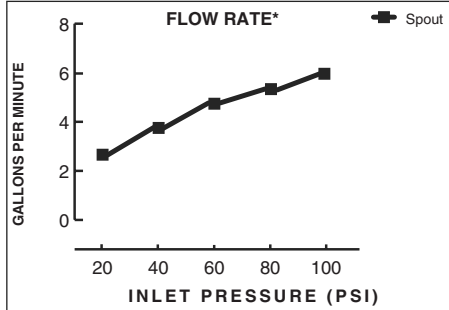

Valve + Trim: Trim Kit & Valve Body Packaged Separately

To order: Specify valve body **and** trim kit desired

Example: R110 - Direct Sweat Valve Body

T215.701 - Hampton Bath/Shower Trim Kit (Porcelain Cross Handle)

CODES AND STANDARDS

These products meet or exceed the following codes and standards:

- ASSE 1016
- ASME A112.18.1
- CSA B 125

* Showerhead with 2.5gpm/9.5L.min. flow restrictor.

VALVES							
		R110	R110SS	R115	R115SS	R117	R117SS
	Direct Sweat Inlets/Outlets	Direct Sweat Inlets/Outlets w/ Screwdriver Stops	Female Thread Inlets/Outlets	Female Thread Inlets/Outlets w/ Screwdriver Stops	PEX Inlets/Direct Sweat Outlets	PEX Inlets/Direct Sweat Outlets w/ Screwdriver Stops	

TRIM KITS		Colony*	Tropic	Dazzle	Hampton**	Standard	Town Square	One	Enfield***	Amarilis****	Amarilis****	
B/S		T375.XXX	T038.502	T028.502	T215.7XX	T6181	T555.502	T064.502	T373.5X2	T335.000	T345.000	
Shower		T372.XXX	T038.501	T028.501	T212.7XX	T6180	T555.501	T064.501	T373.5X1	T332.000	T342.000	
Valve		T371.XXX	T038.500	T028.500	T211.7XX	T6179	T555.500	T064.500	T373.5X0	T331.000	T341.000	

NOTES:

* COLONY

** HAMPTON

available with choice of four handles.

to order: specify the three digit handle number

ex) T211.701 (valve only trim kit w/ porcelain cross handle)

*** ENFIELD available with lever or cross handle

**** AMARILIS

trim kits are less handles--must be ordered separately.

the following handle kits are available: