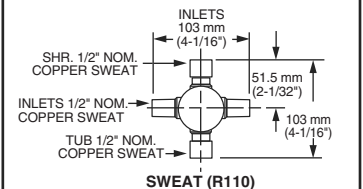

Available Trim Kits

R110 Valve Body Shown

GENERAL DESCRIPTION:

Cast brass body, washerless ceramic disc valve cartridge with back-to-back capability and hot limit safety stop. Cycles from "off" to "cold" to "hot". Pressure balancing cartridge maintains constant output temperature in response to changes in relative hot and cold supply pressure. One-half inch inlets and outlets (choice of direct sweat, threaded, or PEX). Available with screwdriver stops. Rough-in plaster guard designed for use as thin-wall mounting adaptor. Valve body will accept a variety of decorative Bath/Shower trims.

Wide Rough-in Range: From 1-5/8" to 3-1/4".

MODEL NUMBER:

- R110 Pressure Balance Rough Valve Body only**
Direct sweat inlets/outlets. LESS trim.
- R110SS Pressure Balance Rough Valve Body only with Screwdriver stops**
Direct sweat inlets/outlets. Screwdriver stops. LESS trim.
- R115 Pressure Balance Rough Valve Body only**
Female thread inlets/outlets. LESS trim.
- R115SS Pressure Balance Rough Valve Body only with Screwdriver stops**
Female thread inlets/outlets. Screwdriver stops. LESS trim.
- R117 Pressure Balance Rough Valve Body only**
PEX inlets/Direct sweat outlets. LESS trim.
- R117SS Pressure Balance Rough Valve Body only with Screwdriver stops**
PEX inlets/Direct sweat outlets. Screwdriver stops. LESS trim.

See reverse for available trim kits.

VALVE BODY OPTIONS

SUGGESTED SPECIFICATION:

Bath/shower fitting shall feature a cast brass body. Shall feature ceramic disc valve cartridge which is capable of back-to-back installation. Fitting shall be equipped with pressure balancing cartridge engineered to eliminate cross flow and avoid failure due to mineral deposits. Shall also feature hot limit safety stop. Fitting shall be: Rough Valve Body - American Standard Model # R11____, Trim Kit - American Standard Model # ____.