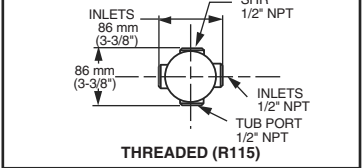

VALVE BODY OPTIONS

SUGGESTED SPECIFICATION:

Bath/shower fitting shall feature a cast brass body. Shall feature ceramic disc valve cartridge which is capable of back-to-back installation. Fitting shall be equipped with pressure balancing cartridge engineered to eliminate cross flow and avoid failure due to mineral deposits. Shall also feature hot limit safety stop. Fitting shall be: Rough Valve Body - American Standard Model # R11____, Trim Kit - American Standard Model # ____.