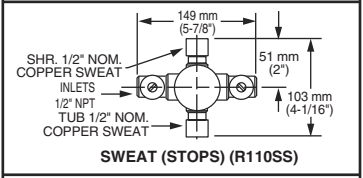

VALVE BODY OPTIONS

SUGGESTED SPECIFICATION:

Bath/shower fitting shall feature a cast brass body. Shall feature ceramic disc valve cartridge which is capable of back-to-back installation. Fitting shall be equipped with pressure balancing cartridge engineered to eliminate cross flow and avoid failure due to mineral deposits. Shall also feature hot limit safety stop. Fitting shall be: Rough Valve Body - American Standard Model # R11____, Trim Kit - American Standard Model # ____.