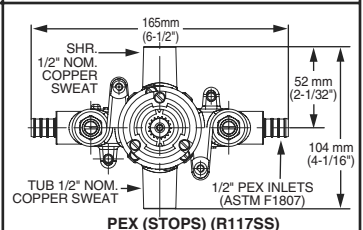

Available Trim Kits

R110 Valve Body Shown

GENERAL DESCRIPTION:

Cast brass body, washerless ceramic disc valve cartridge with back-to-back capability and hot limit safety stop. Cycles from "off" to "cold" to "hot". Pressure balancing cartridge maintains constant output temperature in response to changes in relative hot and cold supply pressure. One-half inch inlets and outlets (choice of direct sweat, threaded, or PEX). Available with screwdriver stops. Rough-in plaster guard designed for use as thin-wall mounting adaptor. Valve body will accept a variety of decorative Bath/Shower trims.

Wide Rough-in Range: From 1-5/8" to 3-1/4".

MODEL NUMBER:

- R110 Pressure Balance Rough Valve Body only**
Direct sweat inlets/outlets. LESS trim.
- R110SS Pressure Balance Rough Valve Body only with Screwdriver stops**
Direct sweat inlets/outlets. Screwdriver stops. LESS trim.
- R115 Pressure Balance Rough Valve Body only**
Female thread inlets/outlets. LESS trim.
- R115SS Pressure Balance Rough Valve Body only with Screwdriver stops**
Female thread inlets/outlets. Screwdriver stops. LESS trim.
- R117 Pressure Balance Rough Valve Body only**
PEX inlets/Direct sweat outlets. LESS trim.
- R117SS Pressure Balance Rough Valve Body only with Screwdriver stops**
PEX inlets/Direct sweat outlets. Screwdriver stops. LESS trim.

See reverse for available trim kits.

VALVE BODY OPTIONS

SUGGESTED SPECIFICATION:

Bath/shower fitting shall feature a cast brass body. Shall feature ceramic disc valve cartridge which is capable of back-to-back installation. Fitting shall be equipped with pressure balancing cartridge engineered to eliminate cross flow and avoid failure due to mineral deposits. Shall also feature hot limit safety stop. Fitting shall be: Rough Valve Body - American Standard Model # R11____, Trim Kit - American Standard Model # ____.