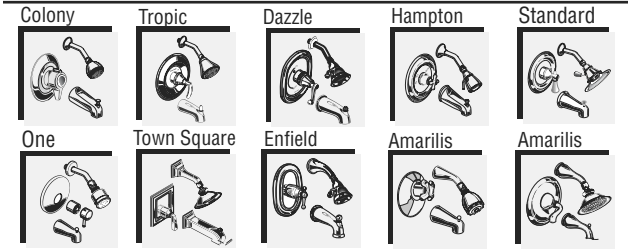

Available Trim Kits

R110 Valve Body Shown

GENERAL DESCRIPTION:

Cast brass body, washerless ceramic disc valve cartridge with back-to-back capability and hot limit safety stop. Cycles from "off" to "cold" to "hot". Pressure balancing cartridge maintains constant output temperature in response to changes in relative hot and cold supply pressure. One-half inch inlets and outlets (choice of direct sweat, threaded, or PEX). Available with screwdriver stops. Rough-in plaster guard designed for use as thin-wall mounting adaptor. Valve body will accept a variety of decorative Bath/Shower trims.

PRODUCT FEATURES:

Cast Brass Valve Body: Durable - Quality that will last a lifetime. Ideal material for prolonged contact with water.

Ceramic Disc Valve Cartridge: Assures a lifetime of drip-free performance. Allows easy fine tuning of temperature (125° handle rotation from off to hot).

The above fittings will accept the following Amarilis-Series handles.

451	441	461	431	551	541	571	901 911	861

*EverClean™ Finish:

- Offered on: Polished Chrome (002), Stainless Steel (075), Polished Brass (099) and Satin Nickel (295) finish. (and any combination of these finishes).
- One wipe effortlessly removes spots.
- Eliminates the need for cleaners and scrubbing.