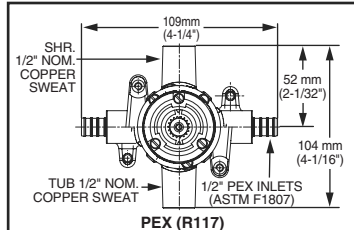

Available Trim Kits

R110 Valve Body Shown

GENERAL DESCRIPTION:

Cast brass body, washerless ceramic disc valve cartridge with back-to-back capability and hot limit safety stop. Cycles from "off" to "cold" to "hot". Pressure balancing cartridge maintains constant output temperature in response to changes in relative hot and cold supply pressure. One-half inch inlets and outlets (choice of direct sweat, threaded, or PEX). Available with screwdriver stops. Rough-in plaster guard designed for use as thin-wall mounting adaptor. Valve body will accept a variety of decorative Bath/Shower trims.

Wide Rough-in Range: From 1-5/8" to 3-1/4".

MODEL NUMBER:

- R110 Pressure Balance Rough Valve Body only**
Direct sweat inlets/outlets. LESS trim.
- R110SS Pressure Balance Rough Valve Body only with Screwdriver stops**
Direct sweat inlets/outlets. Screwdriver stops. LESS trim.
- R115 Pressure Balance Rough Valve Body only**
Female thread inlets/outlets. LESS trim.
- R115SS Pressure Balance Rough Valve Body only with Screwdriver stops**
Female thread inlets/outlets. Screwdriver stops. LESS trim.
- R117 Pressure Balance Rough Valve Body only**
PEX inlets/Direct sweat outlets. LESS trim.
- R117SS Pressure Balance Rough Valve Body only with Screwdriver stops**
PEX inlets/Direct sweat outlets. Screwdriver stops. LESS trim.

See reverse for available trim kits.

VALVE BODY OPTIONS

SUGGESTED SPECIFICATION:

Bath/shower fitting shall feature a cast brass body. Shall feature ceramic disc valve cartridge which is capable of back-to-back installation. Fitting shall be equipped with pressure balancing cartridge engineered to eliminate cross flow and avoid failure due to mineral deposits. Shall also feature hot limit safety stop. Fitting shall be: Rough Valve Body - American Standard Model # R11____, Trim Kit - American Standard Model # ____.