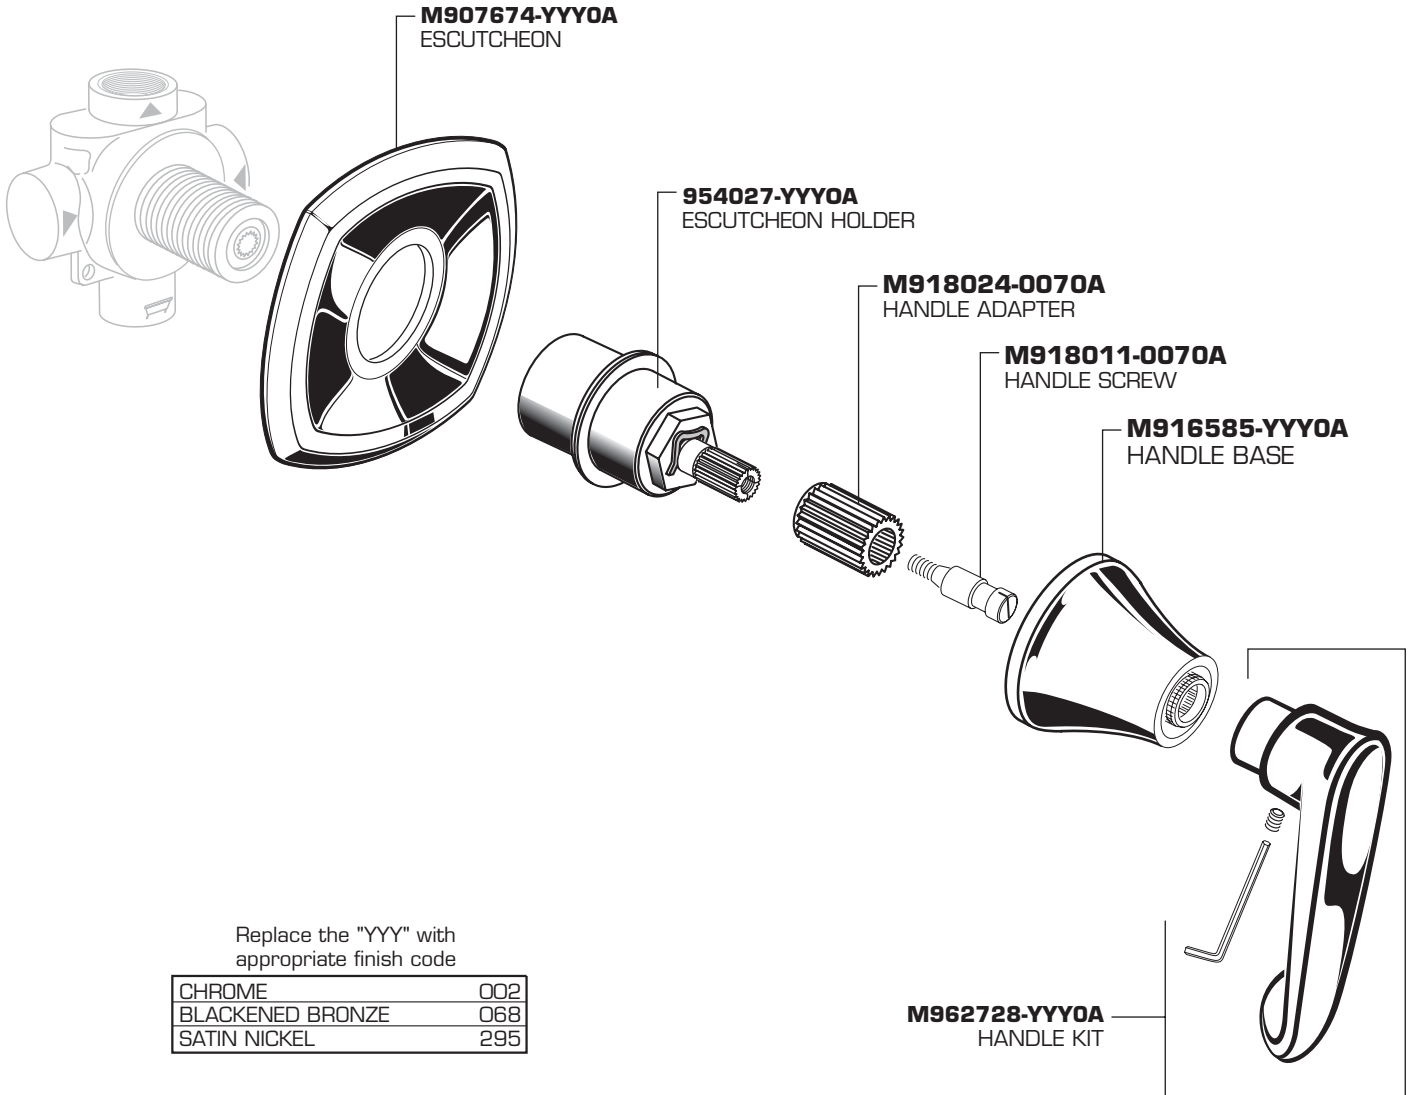

**COPELAND
DIVERTER TRIM KIT**

MODEL NUMBERS

T005.430

Replace the "YYY" with appropriate finish code

CHROME	002
BLACKENED BRONZE	068
SATIN NICKEL	295

HOT LINE FOR HELP

For toll-free information and answers to your questions, call:
1-800-442-1902
Weekdays 8:00 a.m. to 6:00 p.m. EST
IN CANADA 1-800-387-0369 (TORONTO 1-905-306-1093)
Weekdays 8:00 a.m. to 7:00 p.m. EST
IN MEXICO 01-800-839-12-00