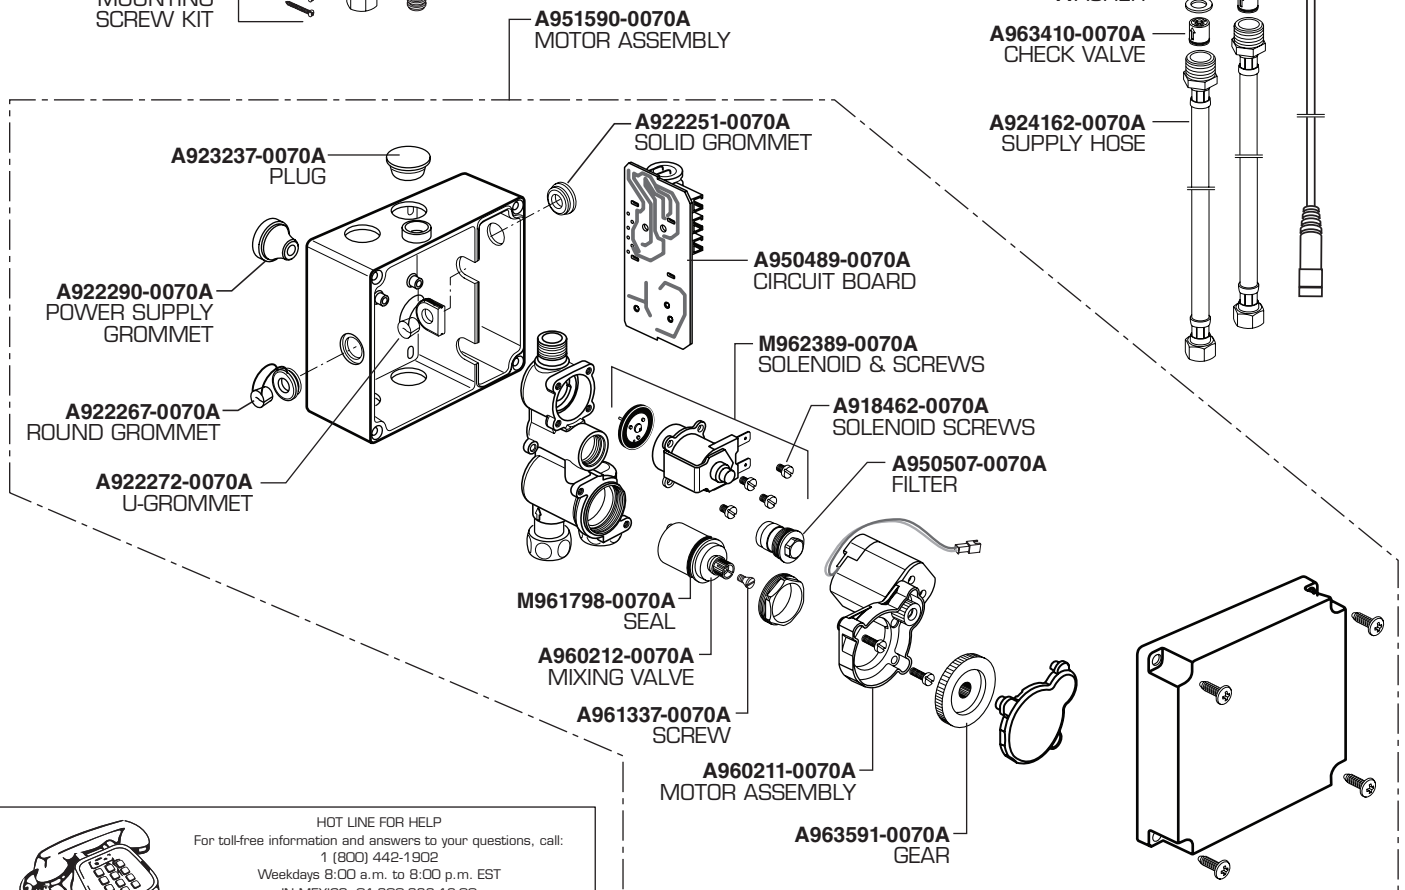

CERATRONIC LAVATORY FAUCETS

PRODUCT NUMBERS

6058.105
6058.102

Replace the "YYY" with appropriate finish code

CHROME 002

HOT LINE FOR HELP
For toll-free information and answers to your questions, call:
1 (800) 442-1902
Weekdays 8:00 a.m. to 8:00 p.m. EST
IN MEXICO 01-800-839-1200
IN CANADA 1-800-387-0369 (TORONTO 1-905-306-1093)
Weekdays 8:00 a.m. to 7:00 p.m. EST