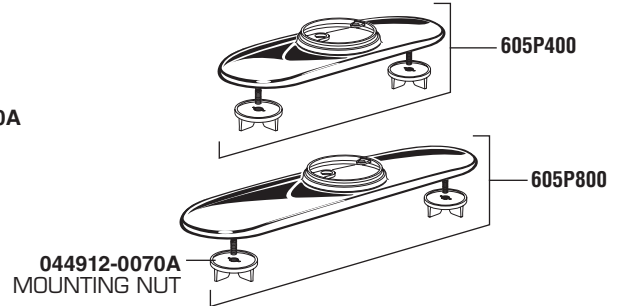

CERATRONIC LAVATORY FAUCETS

PRODUCT NUMBERS

6058.105
6058.102

Replace the "YYY" with appropriate finish code

CHROME 002

HOT LINE FOR HELP
For toll-free information and answers to your questions, call:
1 (800) 442-1902
Weekdays 8:00 a.m. to 8:00 p.m. EST
IN MEXICO 01-800-839-1200
IN CANADA 1-800-387-0369 (TORONTO 1-905-306-1093)
Weekdays 8:00 a.m. to 7:00 p.m. EST