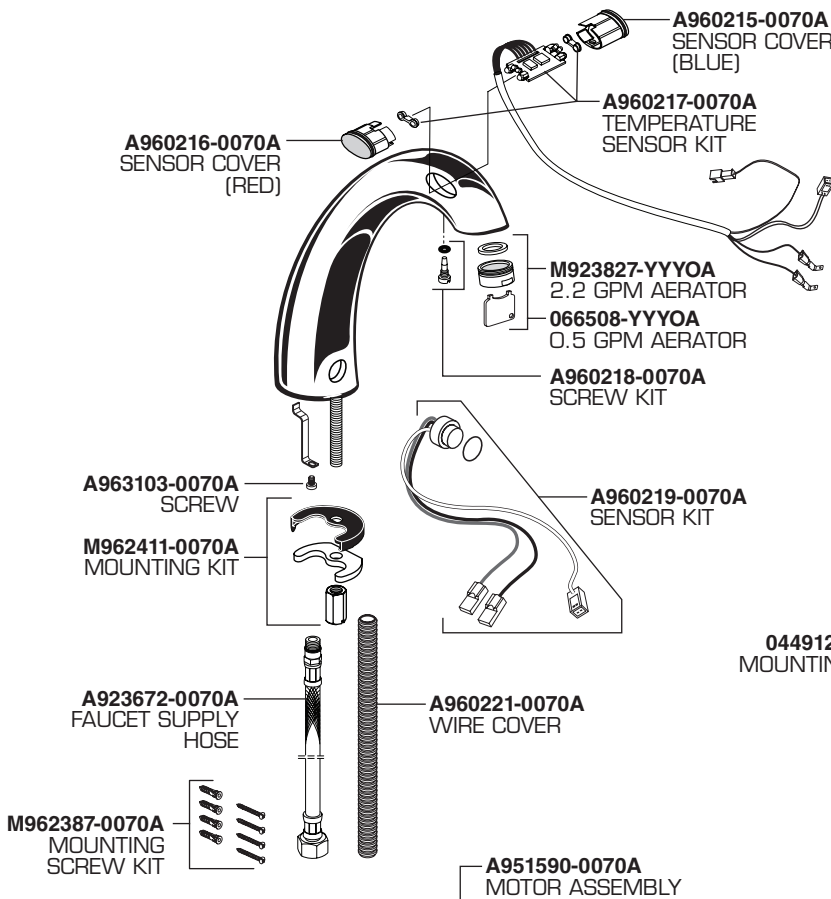

CERATRONIC LAVATORY FAUCETS

PRODUCT NUMBERS

6058.105
6058.102

Replace the "YYY" with appropriate finish code

CHROME 002

HOT LINE FOR HELP
For toll-free information and answers to your questions, call:
1 (800) 442-1902
Weekdays 8:00 a.m. to 8:00 p.m. EST
IN MEXICO 01-800-839-1200
IN CANADA 1-800-387-0369 (TORONTO 1-905-306-1093)
Weekdays 8:00 a.m. to 7:00 p.m. EST