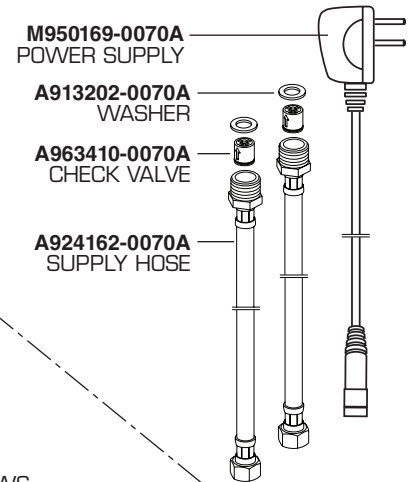

CERATRONIC LAVATORY FAUCETS

PRODUCT NUMBERS

6058.105
6058.102

Replace the "YYY" with appropriate finish code

CHROME 002

HOT LINE FOR HELP
For toll-free information and answers to your questions, call:
1 (800) 442-1902
Weekdays 8:00 a.m. to 8:00 p.m. EST
IN MEXICO 01-800-839-1200
IN CANADA 1-800-387-0369 (TORONTO 1-905-306-1093)
Weekdays 8:00 a.m. to 7:00 p.m. EST