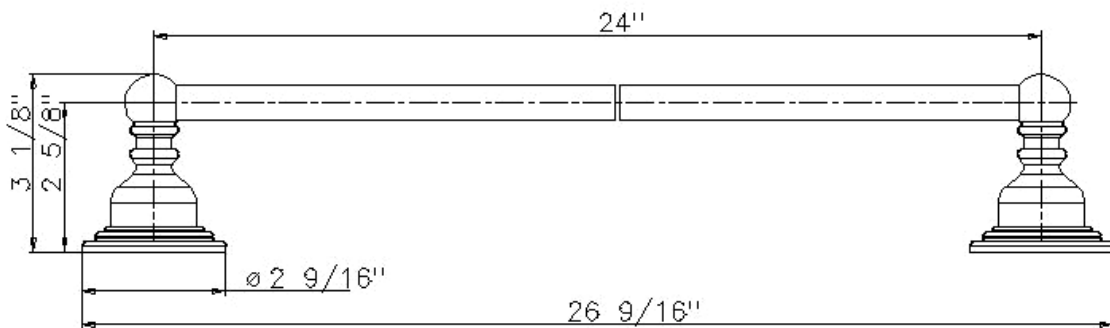

**N24TB**

**24" TOWEL BAR**

---

**Product Features**

Easy Installation

Limited Lifetime Warranty

Solid Brass Construction

**PRODUCT SPECIFICATION:**

24" Towel bar shall have brass construction and a limited lifetime warranty. Product shall be able to be installed easily. Product shall be Belle Forêt model N24TB.

**N24TB**

**24" TOWEL BAR**

**Available Finishes**