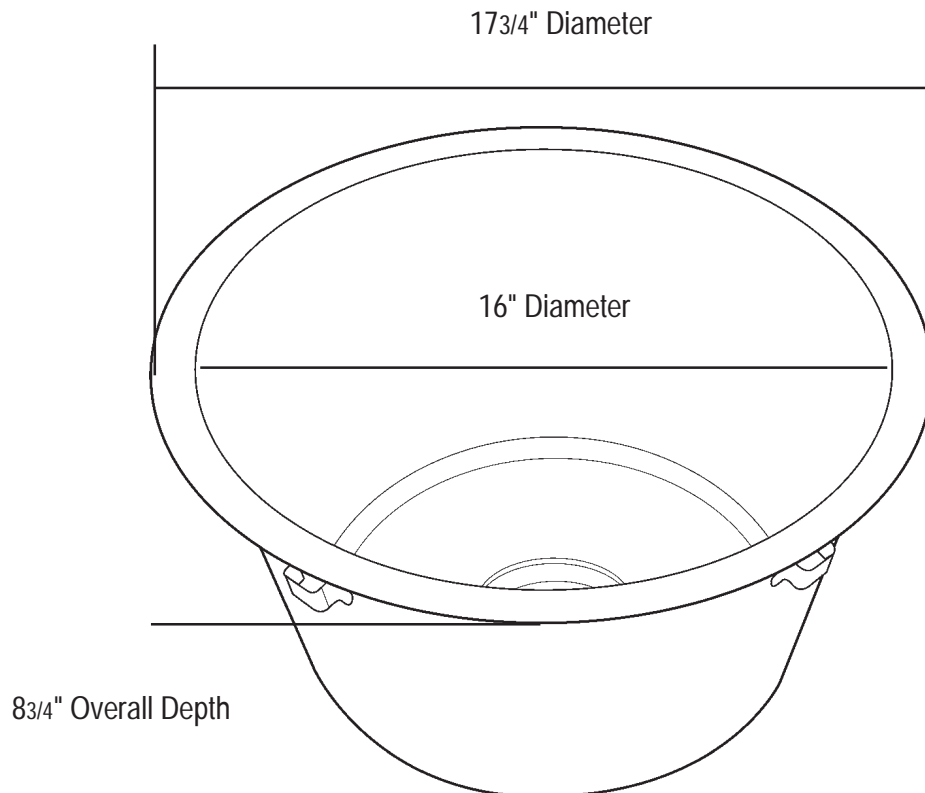

Specifications for **BFC3BAR** **Copper Bar Basin**

Requires junior basket strainer
16 Gauge Copper

Inside Dimensions

Diameter At Rim :	16"
Diameter At Bottom:	10"
Depth (inside the bowl)	8 1/2"

Belle Forêt copper basins are handmade and, therefore, overall dimensions may vary slightly from those listed on this specification sheet. It is strongly recommended that the actual basin to be installed be used as a cut-out template.