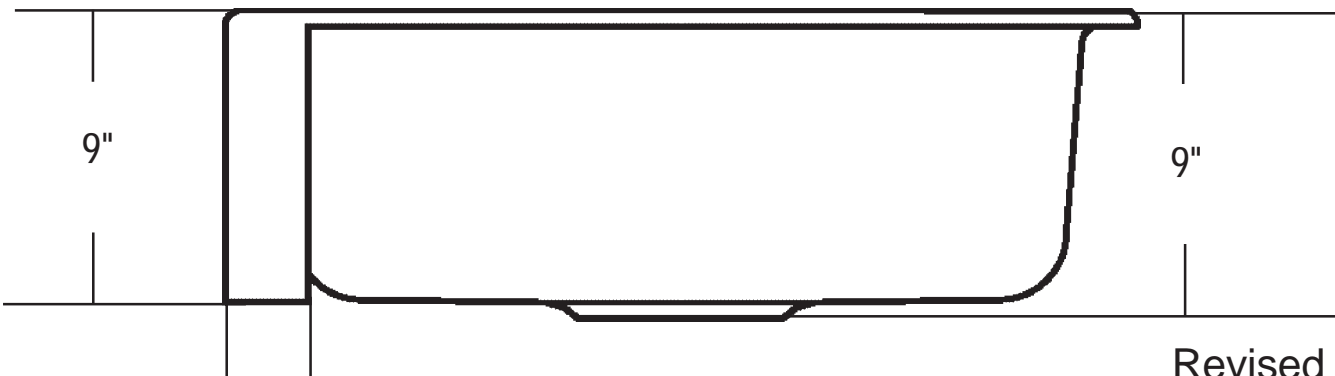

Belle Forêt
collection

BFF1KIT

(cont.)

Top View

Side View

Revised 8/25/03