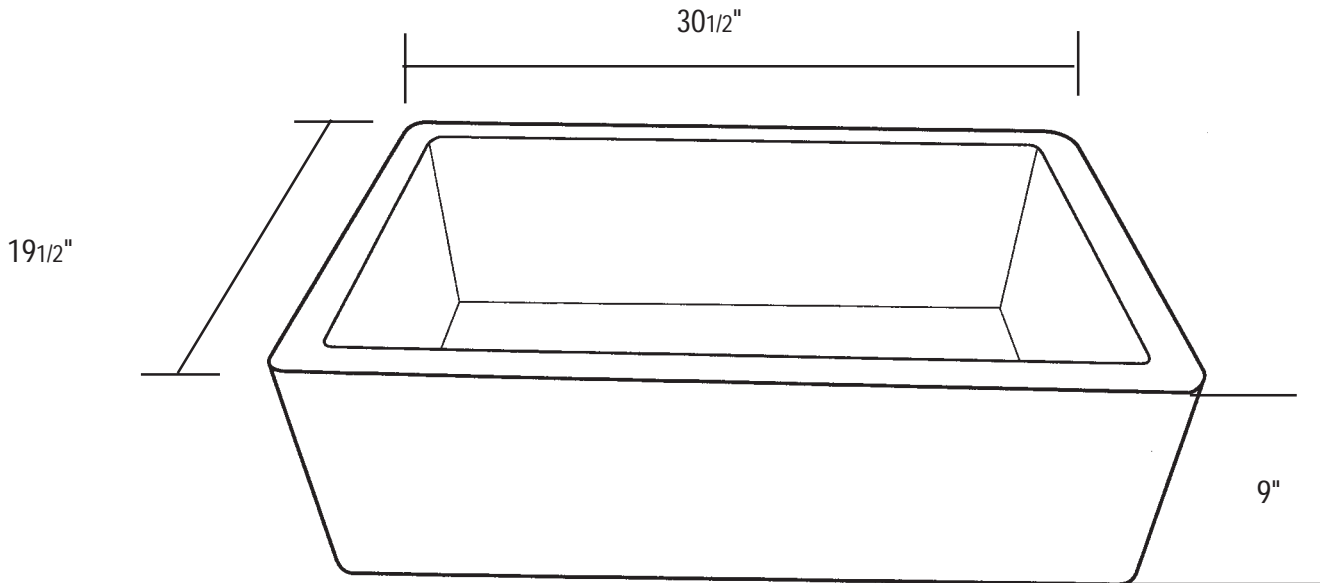

Belle Forêt
collection

Specifications for **BFF1KIT** **Copper Kitchen Sink**

Requires kitchen basket strainer
16 Gauge Copper

Basin Dimensions

At Rim: 28 $\frac{1}{2}$ " x 17"
At Bottom: 28" x 16 $\frac{1}{2}$ "

Belle Forêt copper basins are handmade and, therefore, overall dimensions may vary slightly from those listed on this specification sheet. It is strongly recommended that the actual basin to be installed be used as a cut-out template.