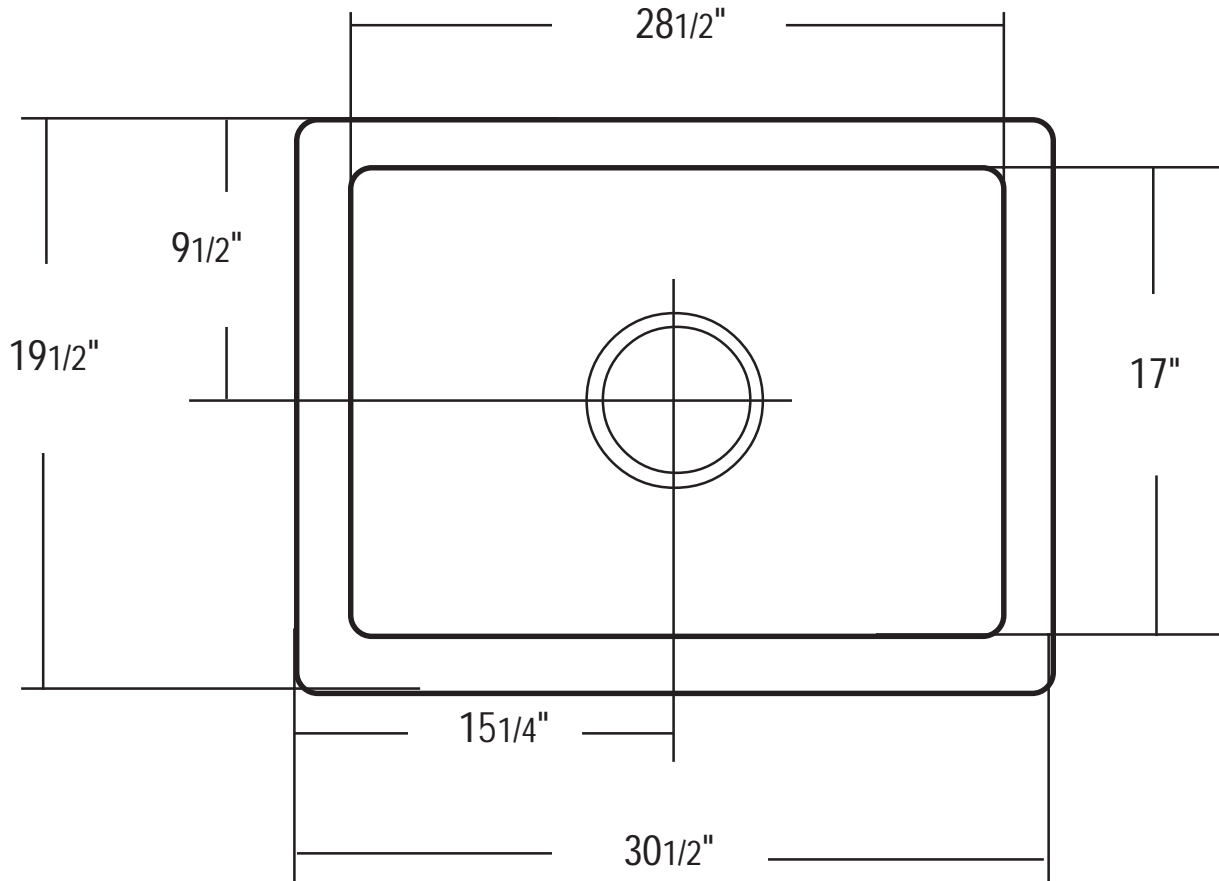

Belle Forêt
collection

BFF1KIT

(cont.)

Top View

Side View

Revised 8/25/03