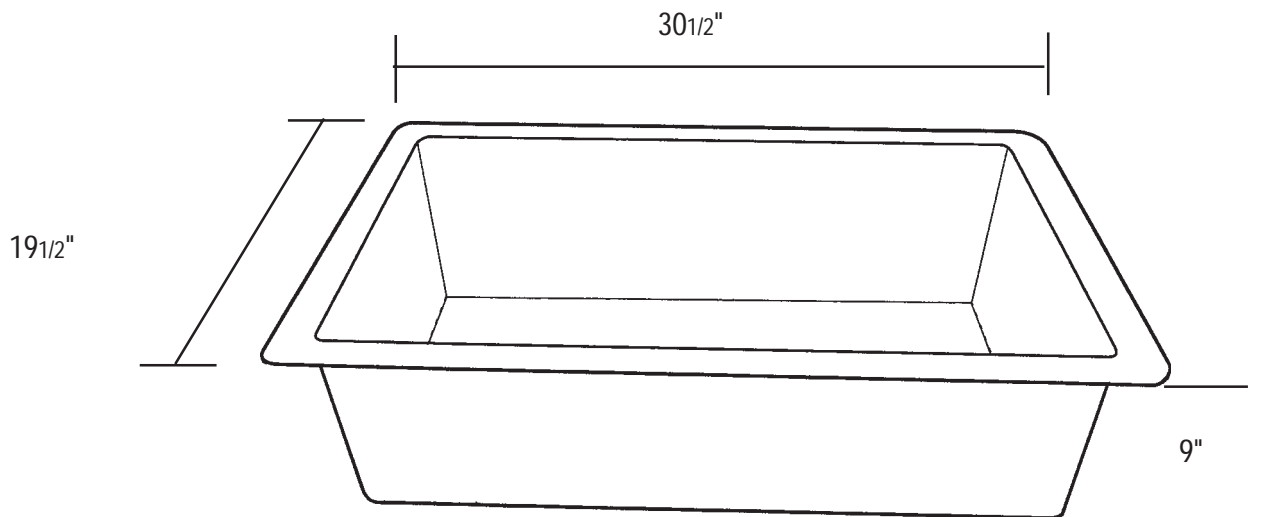

Specifications for **BFKKIT** **Copper Kitchen Sink**

Requires kitchen basket strainer
16 Gauge Copper

Basin Dimensions

At Rim: 28 $\frac{1}{2}$ " x 17"

At Bottom: 27 $\frac{3}{4}$ " x 17"

Belle Forêt copper basins are handmade and, therefore, overall dimensions may vary slightly from those listed on this specification sheet. It is strongly recommended that the actual basin to be installed be used as a cut-out template.