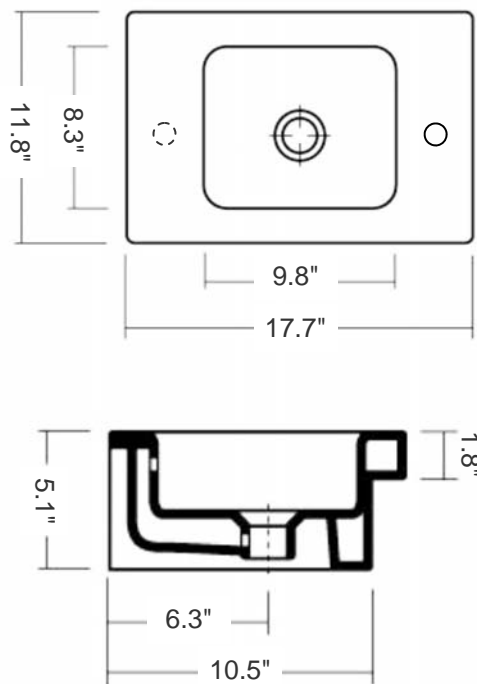

Logic 45

Model Ref. 21120

Material: Vitreous china

Color/Finish: White/ unfinished back wall

Installation type: Wall-mount, drop-in or above-counter

Overall Dimensions: 17.7" L x 11.8" W x 5.1" H

Interior Dimensions (basin area): 9.8" L x 8.3" W x 3.5" H

Foot Print: 16.3" L x 10.5" W

Drain hole: 1.8" Interior Diameter

Faucet hole: 1-3/8" Diameter

Weight: 22 lbs.

Features: With overflow and one right-hand faucet hole

Components included: Wall mounting fixing bolts Kit

Recommended accessory (not included): Oversized European drain, e.g. Clicker Drain Ref. 360551

All dimensions are nominal

BISSONNET

Tel. (610) 454-1295 · Fax (610) 454-9385 · info@bissonnet.net · www.bissonnet.net