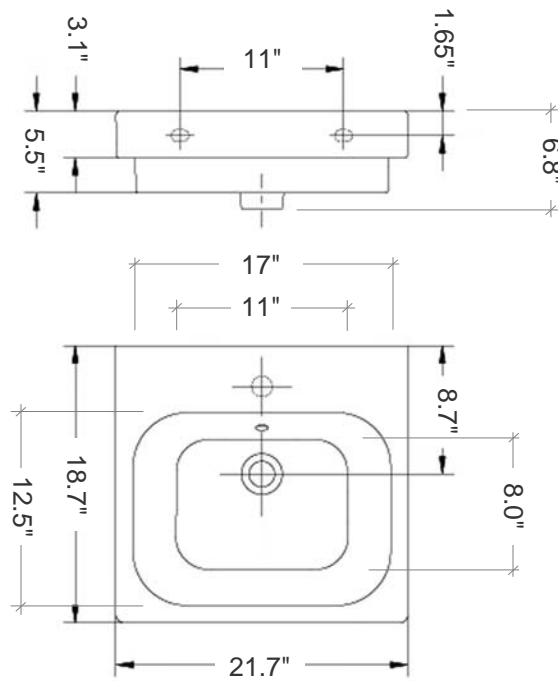

Flex

Model Ref. 26000

Material: Vitreous china

Color: White

Installation: Wall-mount, self-rimming and/or counter-top

Overall Dimensions: 19.7" L x 18.7" W x 6.8" H

Interior Dimensions: 17" L x 12.5" W x 5.5" H

Foot print: 17" L x 17" W

Drain hole: 1.75" Interior Diameter

Features: Overflow and one pre-drilled faucet hole

Components included: Wall mounting fixing bolts

Recommended accessory (not included): 2.5" Diameter drain i.e. Click-clack Drain Ref. 360551

Optional (sold separately): Chrome plated ABS Overflow decorative Trim (Ref. 53511)

All dimensions are nominal

BISSONNET

Tel. (610) 454-1295 · Fax (610) 454-9385 · info@bissonnet.net · www.bissonnet.net