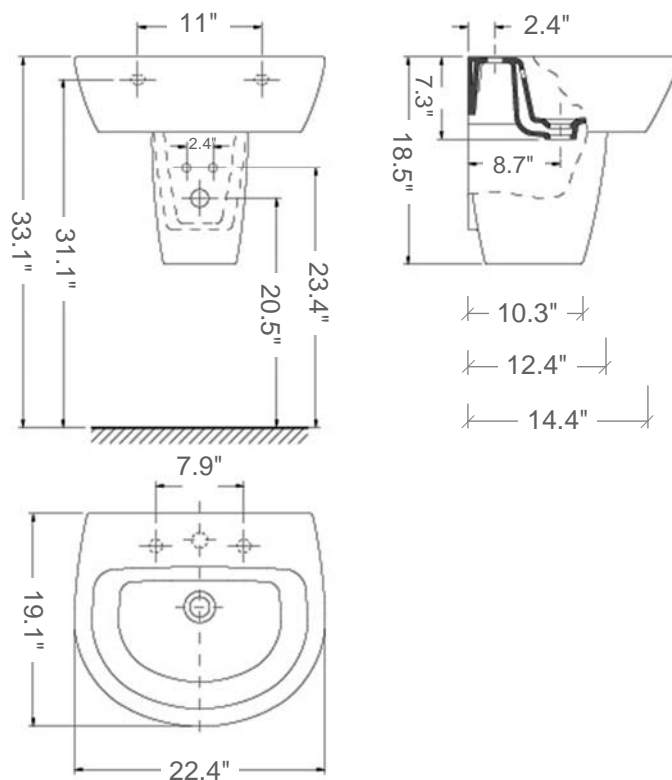

Jazz 57

Model Ref. 28030

Material: Vitreous china

Color: White

Overall Dimensions: 22.4" L x 19.1" W x 7.3" H

Interior Dimensions: 19.4" L x 12.3" W x 5.5" H

Faucet ledge: 5" W

Drain hole: 1.75" Interior Diameter

Optional: Wall-mount porcelain Semi-pedestal (Model Ref. 28432)

All dimensions are nominal

BISSONNET

Tel. (610) 454-1295 · Fax (610) 454-9385 · info@bissonnet.net · www.bissonnet.net

Jazz semi-pedestal

Model Ref. 28432/28030

Material: Vitreous china

Color: White

Overall Dimensions: 22.4" L x 19.1" W x 18.5" H

Semi-pedestal: 6"/8.4" L (front/rear) x 12.4"/10.3" W (top/bottom) x 12.5" H

Sink Interior Dimensions: 19.4" L x 12.3" W x 5.5" H

Faucet ledge: 5" W

Drain hole: 1.75" Interior Diameter

Features: Overflow, one faucet hole and 2 embedded prepared to drill faucet holes

Components included: Wall mounting fixing bolts

Recommended accessory (not included): 2.5" Diameter drain i.e. Click-clack Drain Ref. 360551