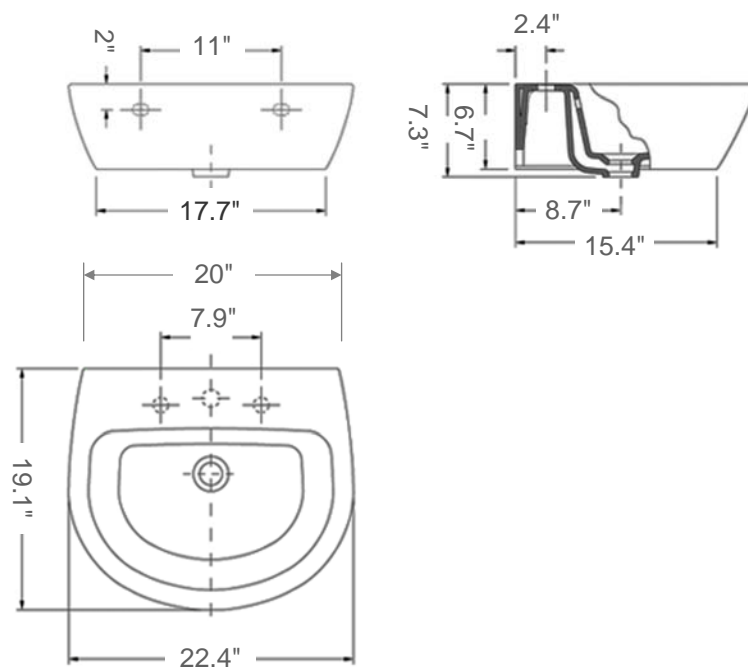

Jazz 57

Model Ref. 28030

Material: Vitreous china

Color: White

Overall Dimensions: 22.4" L x 19.1" W x 7.3" H

Interior Dimensions: 19.4" L x 12.3" W x 5.5" H

Faucet ledge: 5" W

Drain hole: 1.75" Interior Diameter

Installation: Wall-mount and/or counter-top

Features: Overflow, one pre-drilled faucet hole and 2 embedded prepared to drill faucet holes

Components included: Wall mounting fixing bolts

Recommended accessory (not included): 2.5" Diameter drain i.e. Click-clack Drain Ref. 360551

Optional: Wall-mount porcelain Semi-pedestal (Model Ref. 28432)

All dimensions are nominal

BISSONNET

Tel. (610) 454-1295 · Fax (610) 454-9385 · info@bissonnet.net · www.bissonnet.net