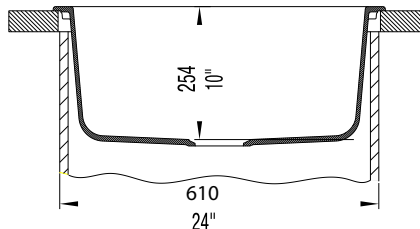

### NOMINAL DIMENSIONS

Model 440210 shown

OVERALL	CUT OUT SIZE	BOWL DEPTHS	DRAIN
25" x 22"	24-1/4" x 21-1/4"	10"	3-1/2"

DXF cutout templates available on our website.