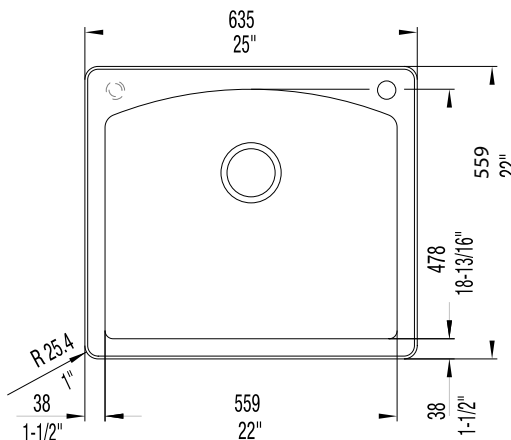

### NOMINAL DIMENSIONS

Model 440210 shown

OVERALL	CUT OUT SIZE	BOWL DEPTHS	DRAIN
25" x 22"	24-1/4" x 21-1/4"	10"	3-1/2"

DXF cutout templates available on our website.