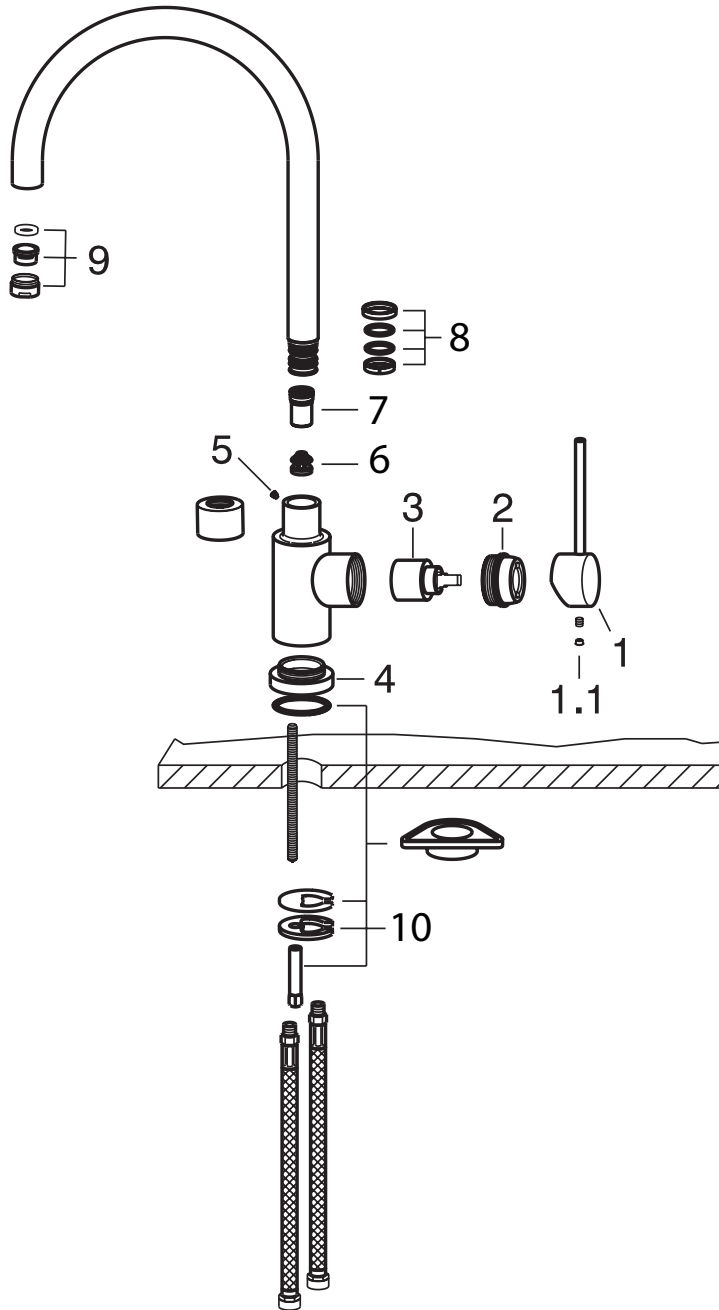

#### FEATURES

- Solid brass body
- Ceramic disk cartridge
- Extra long supply lines
- 2.2 GPM flow rate
- Installation in a 1-3/8" hole
- 360 degree spout swivel
- 2-1/2" backsplash clearance off center
- 3-1/2" maximum deck thickness

#### NOMINAL DIMENSIONS

REACH	SPOUT HEIGHT	FAUCET HEIGHT
10"	10-5/8"	17-1/4"

See next page for exploded parts drawing and parts list.

**BLANCO AMERICA**

800.451.5782

www.blancoamerica.com

© 2013 BLANCO AMERICA

7/13

SPEC-003

Old Model #: 157-095-CR

REPAIR PART GUIDE		
Num.	Description	Part #
1	Handle - Chrome	440895
1.1	Handle - Screw and Cap	440889
2	Cartridge Lock Nut	
3	Cartridge	440877
4	Base - Chrome	
5	Body set screw	
6	Diverter	440881
	Tool for Diverter	440873
7	Brass bushing	
8	Spout - Ring set	
9	Aerator kit	
10	Mounting assembly	