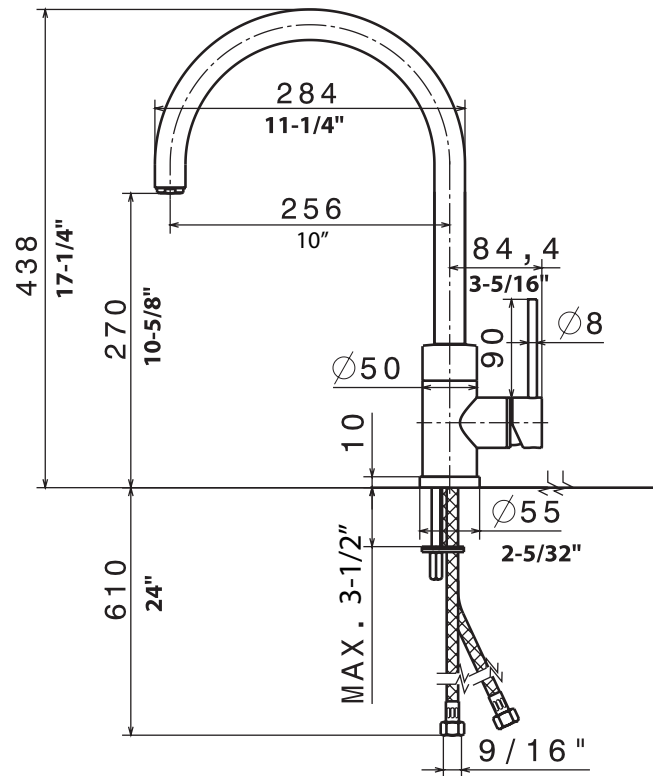

#### FEATURES

- Solid brass body
- Ceramic disk cartridge
- Extra long supply lines
- 2.2 GPM flow rate
- Installation in a 1-3/8" hole
- 360 degree spout swivel
- 2-1/2" backsplash clearance off center
- 3-1/2" maximum deck thickness

#### NOMINAL DIMENSIONS

REACH	SPOUT HEIGHT	FAUCET HEIGHT
10"	10-5/8"	17-1/4"

See next page for exploded parts drawing and parts list.

**BLANCO AMERICA**

800.451.5782

www.blancoamerica.com

© 2013 BLANCO AMERICA

7/13

SPEC-003

Old Model #: 157-095-CR

REPAIR PART GUIDE		
Num.	Description	Part #
1	Handle - Chrome	440895
1.1	Handle - Screw and Cap	440889
2	Cartridge Lock Nut	
3	Cartridge	440877
4	Base - Chrome	
5	Body set screw	
6	Diverter	440881
	Tool for Diverter	440873
7	Brass bushing	
8	Spout - Ring set	
9	Aerator kit	
10	Mounting assembly	