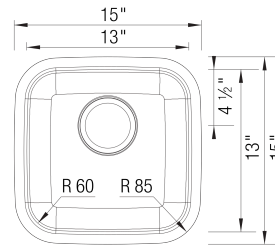

Sink Specifications

Color	SKU
Satin brushed finish	441026

Design and Planning Tips

- Min cabinet size: 18 in

What is included:
Installation instructions
Cut-out template
Limited Lifetime Warranty

Depending on cabinet construction, a different cabinet size may be required. Consult the cabinet manufacturer.

Codes & Standards

ASME A112.19.3-2017/CSA B45.4-17

Optional Accessories

3-in-1 Basket Strainer	441231
CapFlow Strainer Cover	517666
Sink clips	212594

STELLAR Bar

Stainless steel Satin brushed finish

Warranty