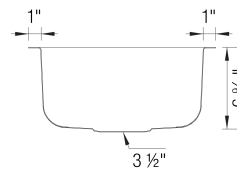

STELLAR Bar

Stainless steel Satin brushed finish

Warranty

BLANCO offers a limited lifetime warranty on all sinks and faucets, as well as a one-year warranty on all custom accessories.

Code/Standards Compliance

BLANCO sinks and faucets are third-party tested and certified to standards and listed by applicable certification bodies. For more information on individual product listings, contact our office or listing organization.

View our how-to videos to learn more about installing and caring for BLANCO products:
<https://www.blanco.com/us-en/service/how-to-videos/how-to-videos-for-sinks/>

Questions? Contact us today

BLANCO America, Inc.
110 Mount Holly By-Pass
Lumberton, NJ 08048

Phone & Fax
Phone: 888-668-6201
Fax: 609-668-6211

While BLANCO endeavors to provide accurate information, all dimensions are nominal, cannot be guaranteed, and are subject to change or cancellation. BLANCO assumes no responsibility for use of superseded or voided specifications.