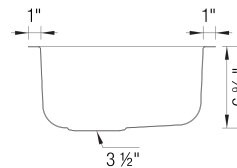

STELLAR Bar

Stainless steel Satin brushed finish

Warranty

BLANCO offers a limited lifetime warranty on all sinks and faucets, as well as a one-year warranty on all custom accessories.

Code/Standards Compliance

BLANCO sinks and faucets are third-party tested and certified to standards and listed by applicable certification bodies. For more information on individual product listings, contact our office or listing organization.

View our how-to videos to learn more about installing and caring for BLANCO products:
<https://www.blanco.com/us-en/service/how-to-videos/how-to-videos-for-sinks/>

Questions? Contact us today

BLANCO America, Inc.
110 Mount Holly By-Pass
Lumberton, NJ 08048

Phone & Fax
Phone: 888-668-6201
Fax: 609-668-6211

While BLANCO endeavors to provide accurate information, all dimensions are nominal, cannot be guaranteed, and are subject to change or cancellation. BLANCO assumes no responsibility for use of superseded or voided specifications.