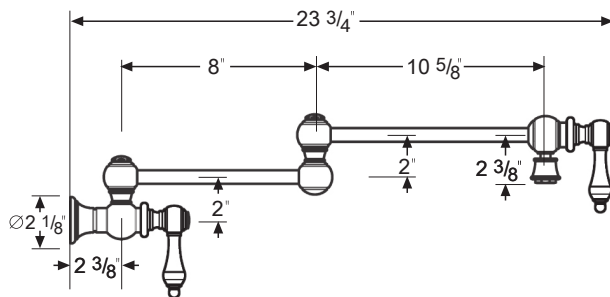

FEATURED MODEL

441171 Pot Filler, CHROME

ADDITIONAL MODELS

441170 Pot Filler, SATIN NICKEL

441180 Pot Filler, CAFE BROWN

FEATURES

- Wall mounted pot filler
- Solid brass body and dual quarter-turn shut-off valves
- Cold water only, non-mixing valve
- Unique swivel aerator provides easy use
- Ceramic disk cartridge
- 2.2 GPM flow rate

CODE/STANDARDS COMPLIANCE

ASME A112.18.1-2011

IAPMO listed

AB1953 Lead Free

Model 441171 shown

NOMINAL DIMENSIONS

EXTENDED LENGTH
23-3/4"

WARRANTY

800.451.5782

www.blancoamerica.com

© 2013 BLANCO AMERICA

11/14

SPEC-004

REPAIR PART GUIDE		
Num.	Description	Part #
1	Handle - Chrome	441787
2	Cartridge	440764
3	O-ring and washer kit	441790
4	Hex. Ball screw - Chrome	441948
5	Aerator	440766