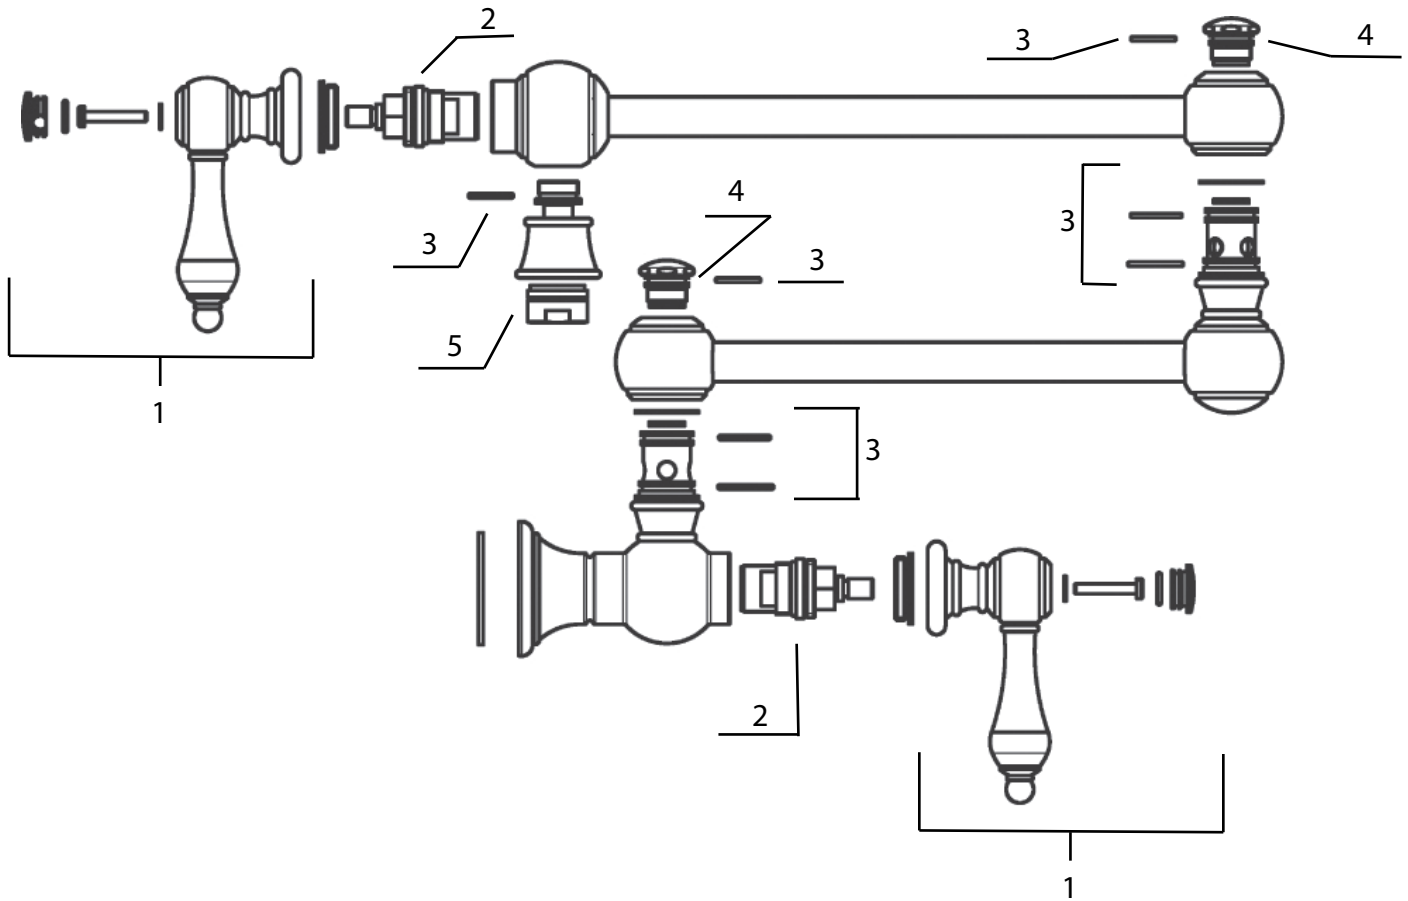

800.451.5782

www.blancoamerica.com

© 2013 BLANCO AMERICA

11/14

SPEC-004

REPAIR PART GUIDE		
Num.	Description	Part #
1	Handle - Chrome	441787
2	Cartridge	440764
3	O-ring and washer kit	441790
4	Hex. Ball screw - Chrome	441948
5	Aerator	440766