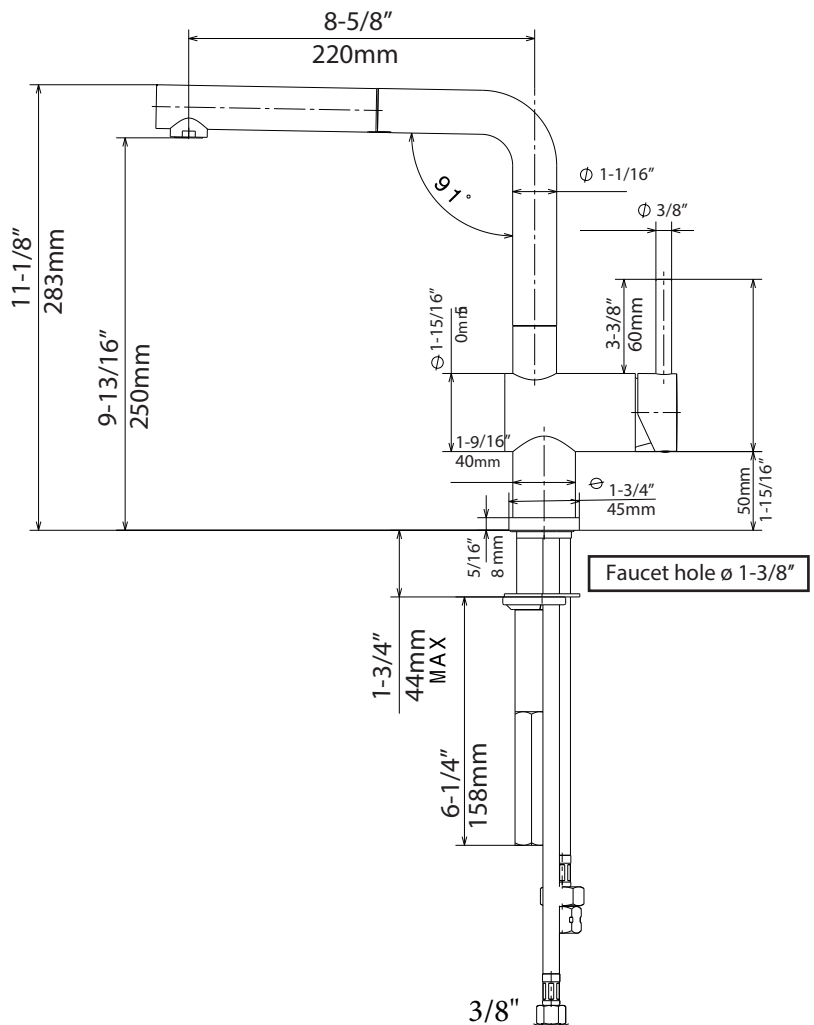

### FEATURES

- Ceramic disk cartridge
- 2.2 GPM flow rate
- Pull-out single function spray
- Installation in a 1-3/8" hole
- 140 degree spout swivel
- 2" backsplash clearance off center
- 1-3/4" maximum deck thickness

### NOMINAL DIMENSIONS

Model 441196 shown

REACH	SPOUT HEIGHT	FAUCET HEIGHT
8-1/2"	9-3/4"	11"

See next page for exploded parts drawing and parts list.

**BLANCO AMERICA**

800.451.5782

www.blancoamerica.com

© 2013 BLANCO AMERICA

10/14

SPEC-004

REPAIR PART GUIDE		
Num.	Description	Part #
1, 1.1	Handle - Anthracite	441923
1.1	Handle screw and cap	440889
2	Cartridge Lock Nut	441928
3	Cartridge	440877
4, 5	Spout - Ring set and screw	441929
6	Base - Anthracite	441975
7	Mounting assembly	441976
8	Check valve assembly 2.2 GPM	441874
9,9.1,9.2	Handspray - Anthracite	441241
9.1	Aerator	441977
9.2	Flow regulator 2.2 GPM	441448
10	Spray hose	441066
11	Weight	441917