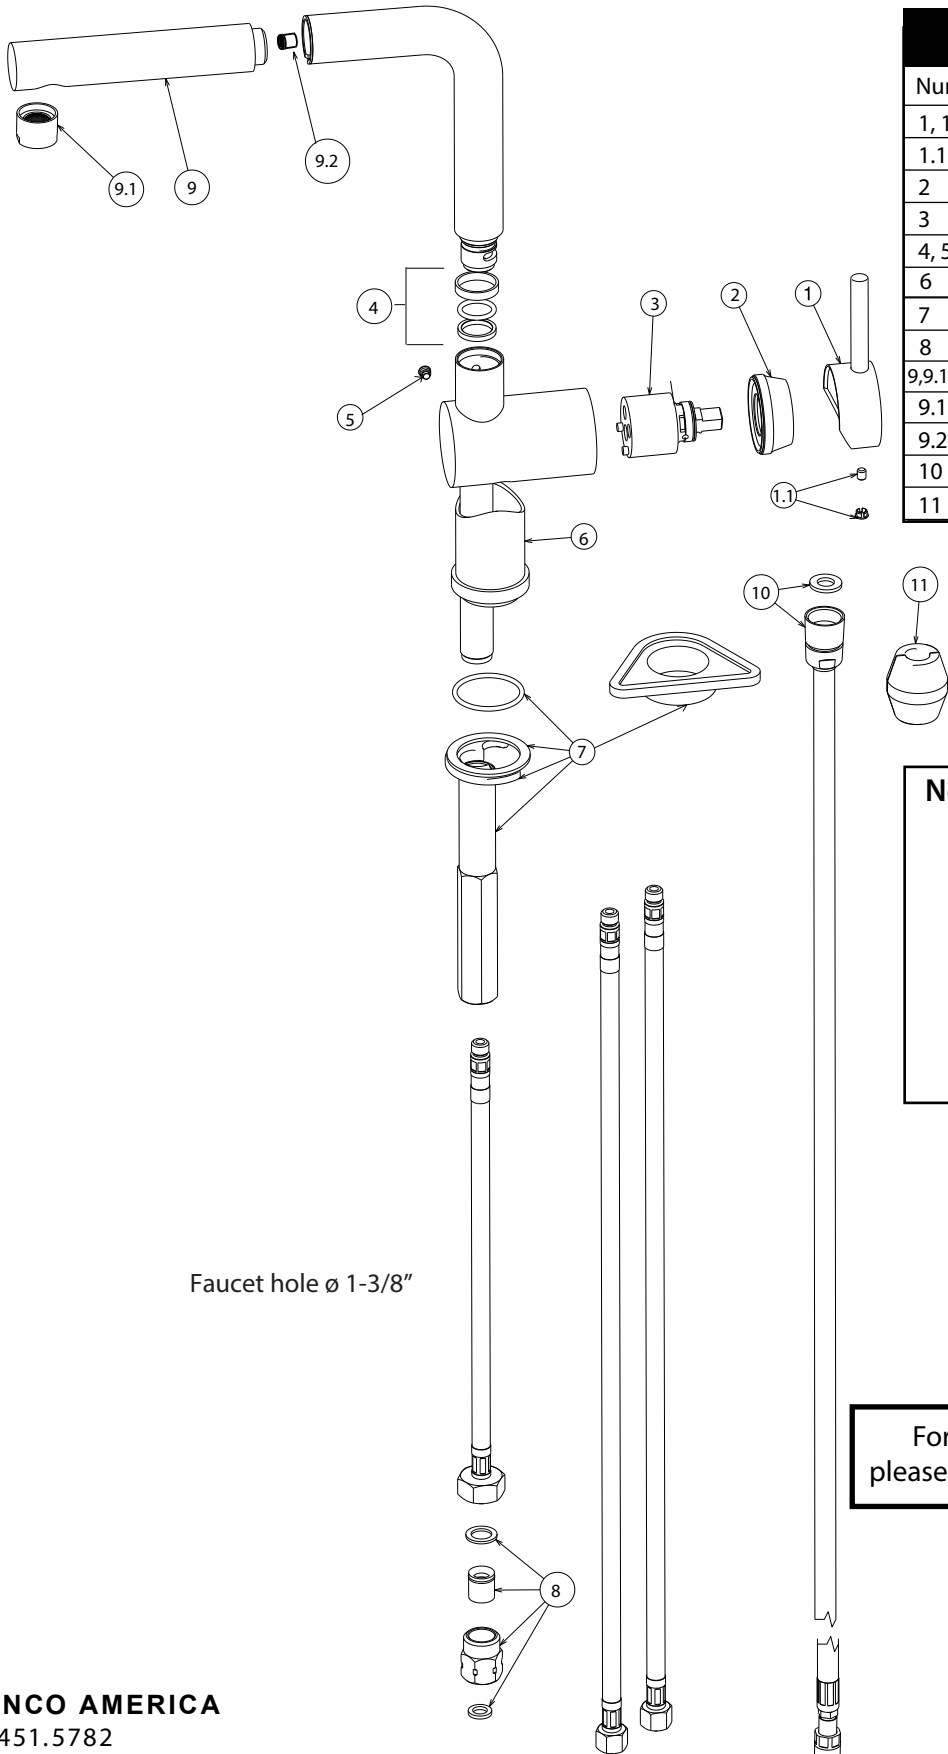

### FEATURES

- Ceramic disk cartridge
- 2.2 GPM flow rate
- Pull-out single function spray
- Installation in a 1-3/8" hole
- 140 degree spout swivel
- 2" backsplash clearance off center
- 1-3/4" maximum deck thickness

### NOMINAL DIMENSIONS

Model 441196 shown

REACH	SPOUT HEIGHT	FAUCET HEIGHT
8-1/2"	9-3/4"	11"

See next page for exploded parts drawing and parts list.

**BLANCO AMERICA**

800.451.5782

www.blancoamerica.com

© 2013 BLANCO AMERICA

10/14

SPEC-004

REPAIR PART GUIDE		
Num.	Description	Part #
1, 1.1	Handle - Anthracite	441923
1.1	Handle screw and cap	440889
2	Cartridge Lock Nut	441928
3	Cartridge	440877
4, 5	Spout - Ring set and screw	441929
6	Base - Anthracite	441975
7	Mounting assembly	441976
8	Check valve assembly 2.2 GPM	441874
9,9.1,9.2	Handspray - Anthracite	441241
9.1	Aerator	441977
9.2	Flow regulator 2.2 GPM	441448
10	Spray hose	441066
11	Weight	441917

Faucet hole ø 1-3/8"

**Need to Change a Faucet Cartridge?**

Scan this QR code  
to see our how-to video

For faucet technical support or questions,  
please e-mail us at [faucets@blancoamerica.com](mailto:faucets@blancoamerica.com)