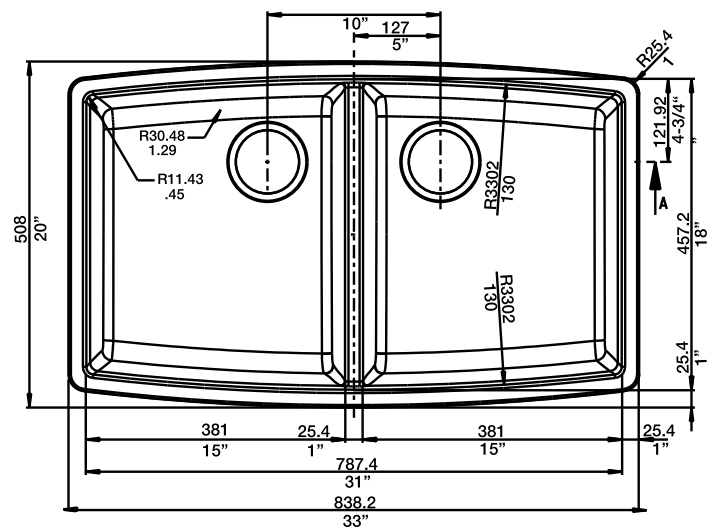

#### NOMINAL DIMENSIONS

Model 440069 shown

OVERALL	CUT OUT SIZE	BOWL DEPTH		
		LEFT	RIGHT	DRAIN
33" x 20"	Template provided with approximate 1/8" reveal	10"	10"	3-1/2"

DXF cutout templates available on our website.