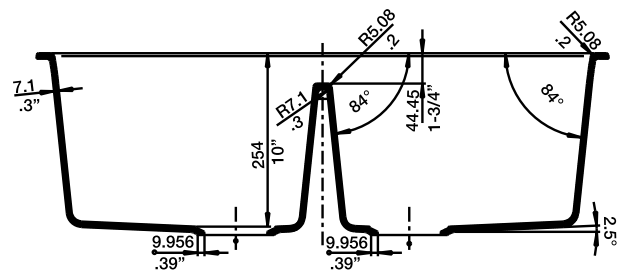

#### NOMINAL DIMENSIONS

Model 440069 shown

OVERALL	CUT OUT SIZE	BOWL DEPTH		
		LEFT	RIGHT	DRAIN
33" x 20"	Template provided with approximate 1/8" reveal	10"	10"	3-1/2"

DXF cutout templates available on our website.