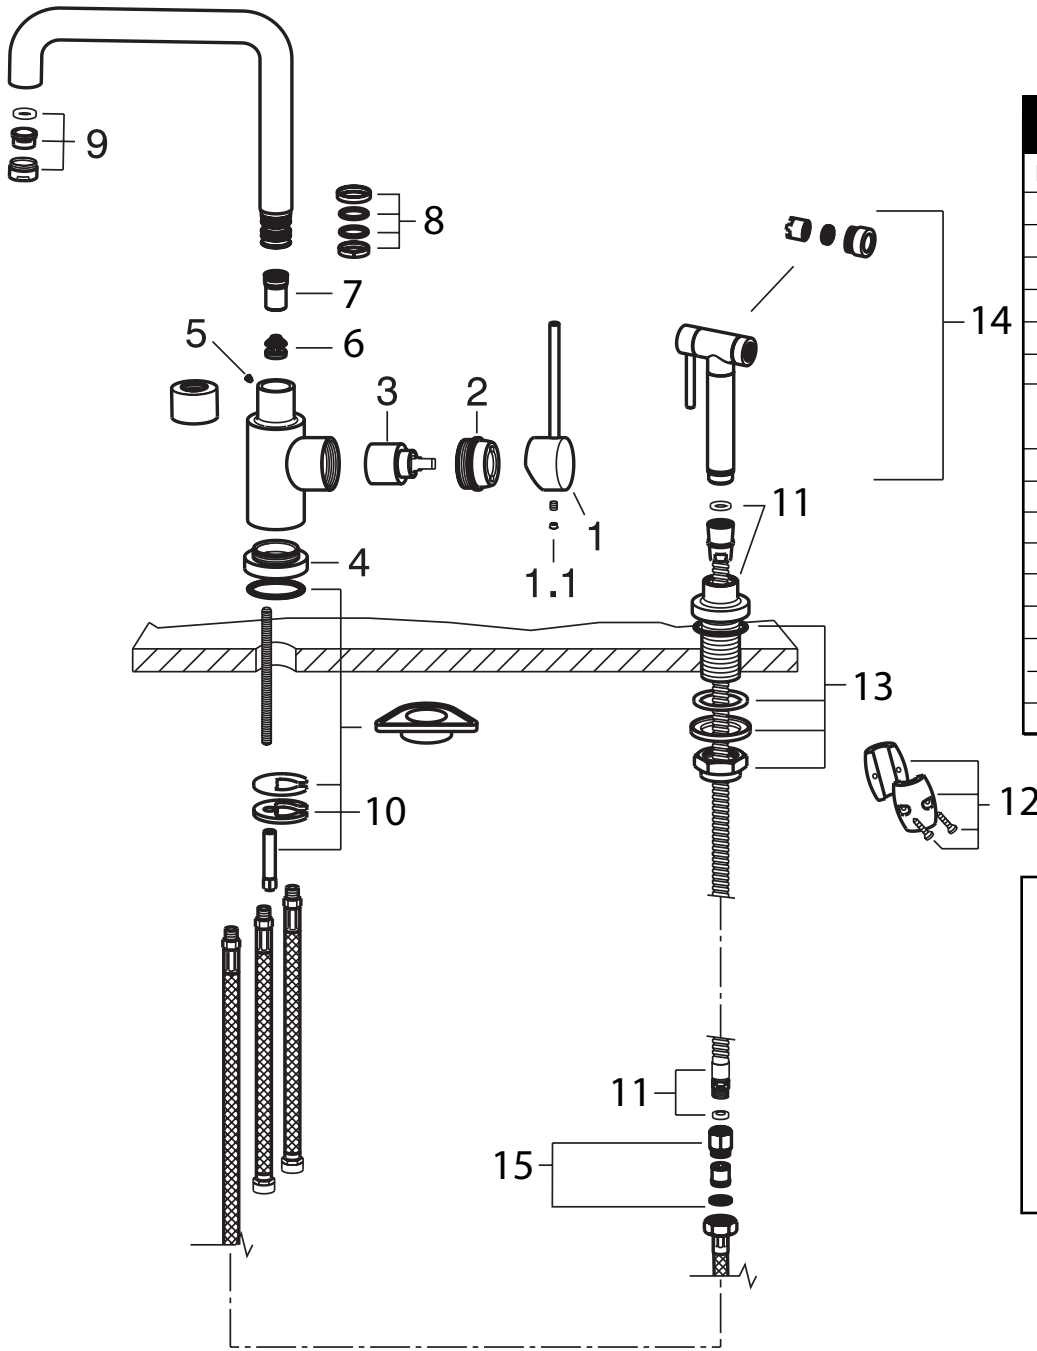

441330 Side Spray, TRUFFLE & CHROME MIX

FEATURES

- Solid brass body and all-metal side spray
- Ceramic disk cartridge
- Extra long supply lines
- 2.2 GPM flow rate
- Installation in a 1-3/8" hole
- Color coded hot and cold supply lines
- 360 degree spout swivel
- 2-1/2" backsplash clearance off center
- 1-7/8" maximum deck thickness

CODE/STANDARDS COMPLIANCE

ASME A112.18.1-2011

NSF 61 certified

NSF 61 ANEX G low lead requirements

AB1953 Lead Free

Model 440602 shown

NOMINAL DIMENSIONS

REACH	SPOUT HEIGHT	FAUCET HEIGHT
10"	9-1/2"	12-3/8"

800.451.5782

www.blancoamerica.com

© 2013 BLANCO AMERICA

7/13

SPEC-003

Old Model #: 157-096-CR, ANTH

REPAIR PART GUIDE		
Num.	Description	Part #
1	Handle - Chrome	440895
1.1	Handle - Screw and Cap	440889
2	Cartridge Lock Nut	441861
3	Cartridge	440877
4	Base - Chrome	441863
5	Body set screw	441745
6	Diverter Tool for Diverter	440881 440873
7	Brass bushing	441898
8	Spout - Ring set	441744
9	Aerator kit	440766
10	Mounting assembly	441899
11	Spray hose	440878
12	Weight	441917
13	Side spray - mounting hardware	441894
14	Side spray - Chrome/Anthracite	440882
15	Check valve assembly	441874