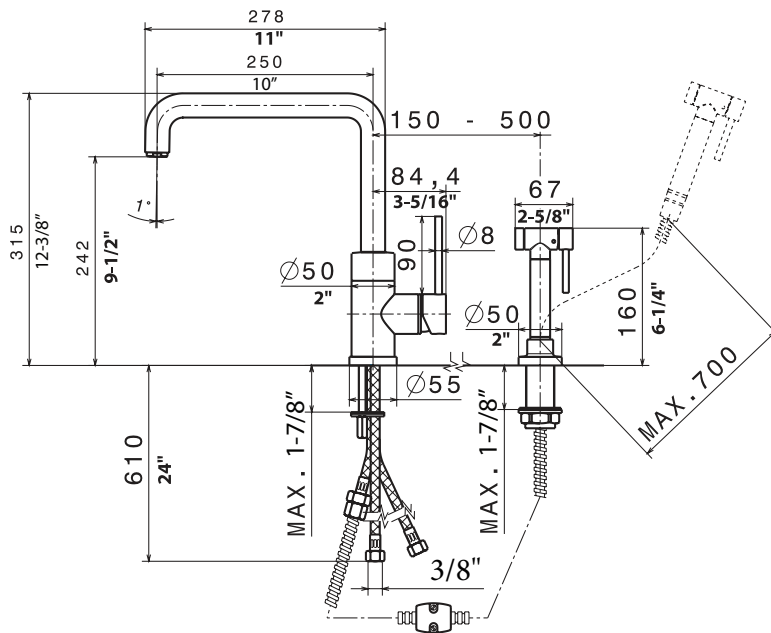

441330 Side Spray, TRUFFLE & CHROME MIX

FEATURES

- Solid brass body and all-metal side spray
- Ceramic disk cartridge
- Extra long supply lines
- 2.2 GPM flow rate
- Installation in a 1-3/8" hole
- Color coded hot and cold supply lines
- 360 degree spout swivel
- 2-1/2" backsplash clearance off center
- 1-7/8" maximum deck thickness

CODE/STANDARDS COMPLIANCE

ASME A112.18.1-2011

NSF 61 certified

NSF 61 ANEX G low lead requirements

AB1953 Lead Free

Model 440602 shown

NOMINAL DIMENSIONS

REACH	SPOUT HEIGHT	FAUCET HEIGHT
10"	9-1/2"	12-3/8"

800.451.5782

www.blancoamerica.com

© 2013 BLANCO AMERICA

7/13

SPEC-003

Old Model #: 157-096-CR, ANTH

REPAIR PART GUIDE		
Num.	Description	Part #
1	Handle - Chrome	440895
1.1	Handle - Screw and Cap	440889
2	Cartridge Lock Nut	441861
3	Cartridge	440877
4	Base - Chrome	441863
5	Body set screw	441745
6	Diverter Tool for Diverter	440881 440873
7	Brass bushing	441898
8	Spout - Ring set	441744
9	Aerator kit	440766
10	Mounting assembly	441899
11	Spray hose	440878
12	Weight	441917
13	Side spray - mounting hardware	441894
14	Side spray - Chrome/Anthracite	440882
15	Check valve assembly	441874