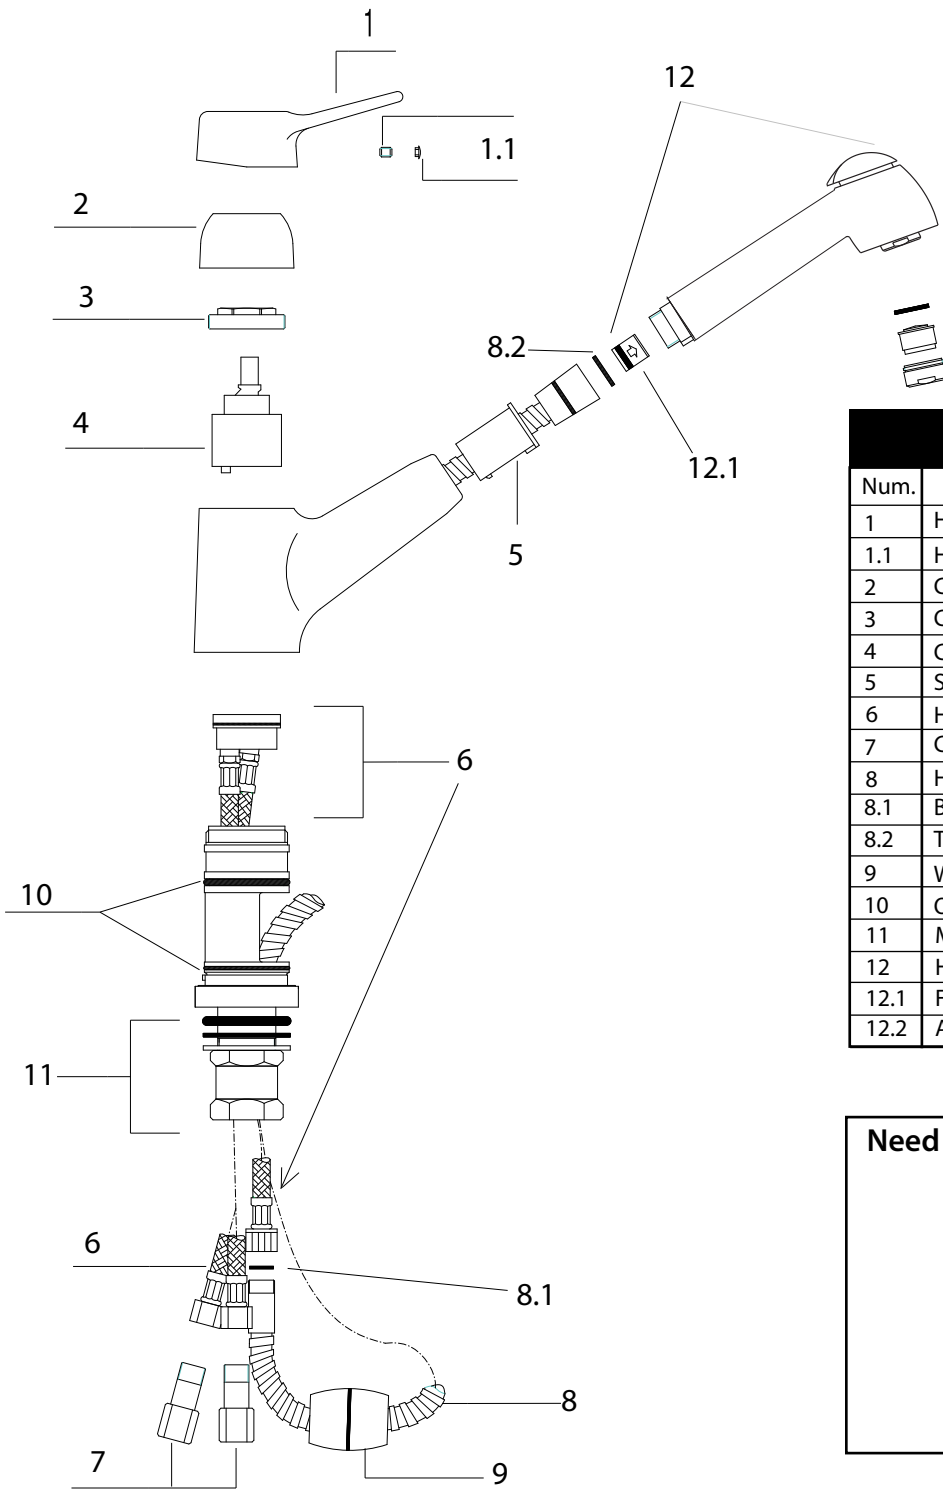

### NOMINAL DIMENSIONS

REACH	SPOUT HEIGHT	FAUCET HEIGHT
9-3/4"	5-7/8"	8-1/4"

### JOB INFORMATION

Job Name: \_\_\_\_\_

Contact: \_\_\_\_\_

Date Specified: \_\_\_\_\_

Specifier: \_\_\_\_\_

Contractor: \_\_\_\_\_

See next page for exploded parts drawing and parts list.

**BLANCO AMERICA**

800.451.5782

www.blancoamerica.com

© 2013 BLANCO AMERICA

11/14

SPEC-004

Old Model #: 157-074R-CR

REPAIR PART GUIDE		
Num.	Description	Part #
1	Handle - Chrome	441832
1.1	Handle - Screw and Cap	441778
2	Cartridge - Cap	441838
3	Cartridge Lock Nut	441839
4	Cartridge	440768
5	Spout insert	441826
6	Harness, supply tube, hose	440769
7	Check valve assembly	441802
8	Hose kit	440771
8.1	Bottom red washer	440759
8.2	Top rubber washer	440980
9	Weight	441803
10	O-rings	440979
11	Mounting nut assembly	441835
12	Handspray - Chrome	441235
12.1	Flow regulator 2.2 GPM	441801
12.2	Aerator set	440766