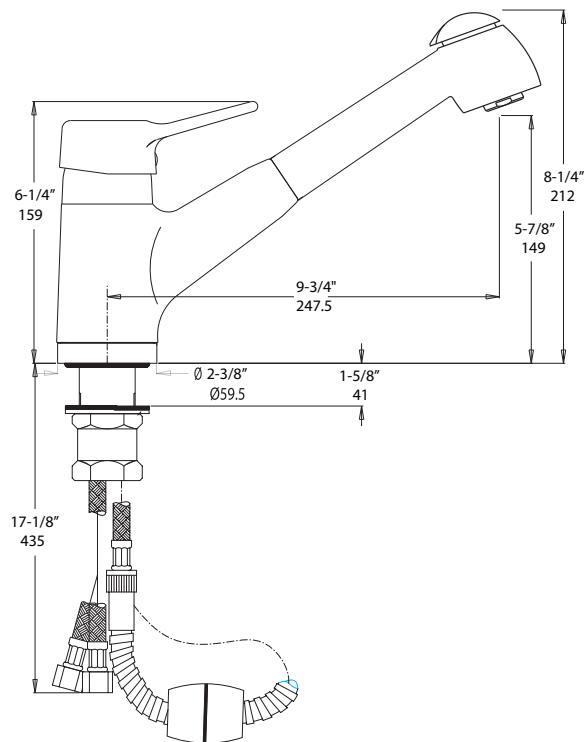

### FEATURES

- Spray design adds a modern twist to our “classic” design
- Solid brass body and pull-out spray
- Ceramic disk cartridge
- Extra long supply lines
- 2.2 GPM flow rate
- Installation in a 1-3/8” hole
- Color coded hot and cold supply lines
- 120 degree spout swivel
- 1-5/8” maximum deck thickness

### NOMINAL DIMENSIONS

REACH	SPOUT HEIGHT	FAUCET HEIGHT
9-3/4"	5-7/8"	8-1/4"

800.451.5782

www.blancoamerica.com

© 2013 BLANCO AMERICA

11/14

SPEC-004

Old Model #: 157-074R-CR

REPAIR PART GUIDE		
Num.	Description	Part #
1	Handle - Chrome	441832
1.1	Handle - Screw and Cap	441778
2	Cartridge - Cap	441838
3	Cartridge Lock Nut	441839
4	Cartridge	440768
5	Spout insert	441826
6	Harness, supply tube, hose	440769
7	Check valve assembly	441802
8	Hose kit	440771
8.1	Bottom red washer	440759
8.2	Top rubber washer	440980
9	Weight	441803
10	O-rings	440979
11	Mounting nut assembly	441835
12	Handspray - Chrome	441235
12.1	Flow regulator 2.2 GPM	441801
12.2	Aerator set	440766