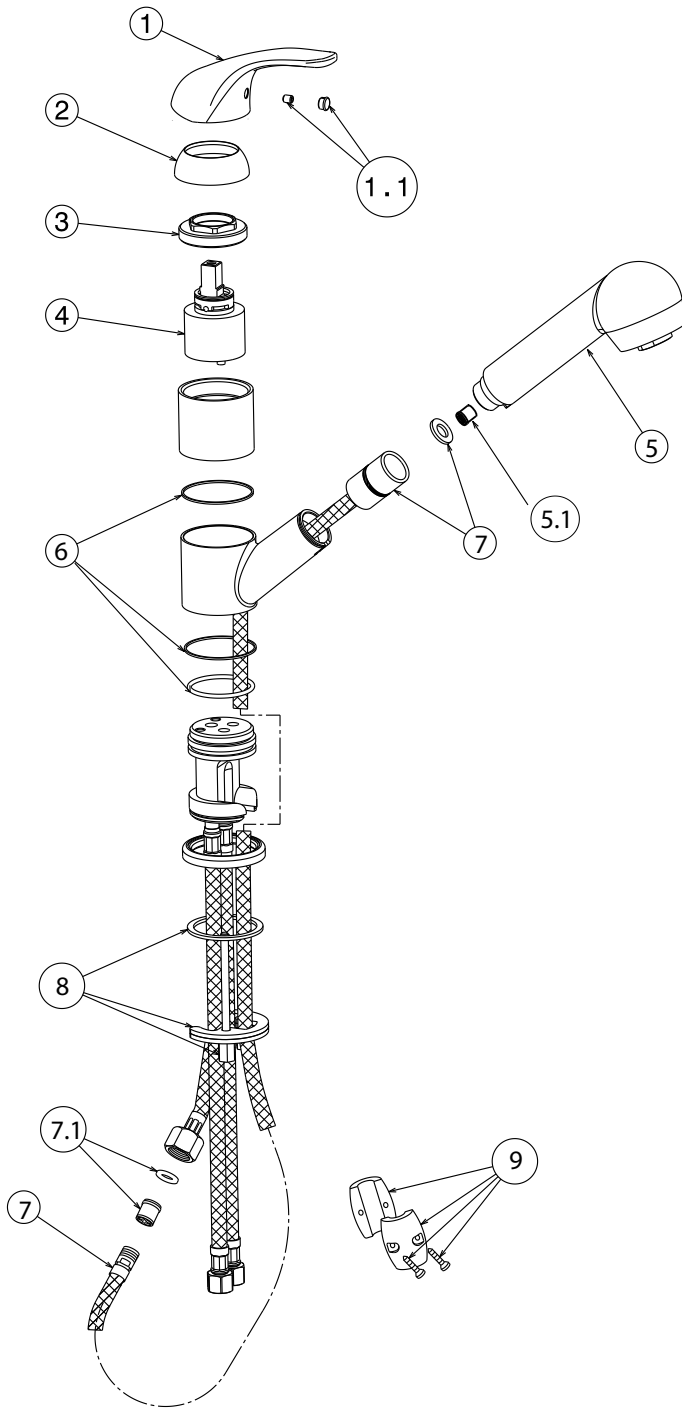

FEATURES

- Solid brass body and pull-out spray
- Ceramic disk cartridge
- Extra long supply lines
- 2.2 GPM flow rate
- Installation in a 1-3/8" hole
- Color coded hot and cold supply lines
- 120 degree spout swivel
- 2" maximum deck thickness

JOB INFORMATION

Job Name: _____

Contact: _____

Date Specified: _____

Specifier: _____

Contractor: _____

Model 440520 shown

NOMINAL DIMENSIONS

REACH	SPOUT HEIGHT	FAUCET HEIGHT
7-3/4"	4-5/8"	6-1/8"

See next page for exploded parts drawing and parts list.

BLANCO AMERICA

800.451.5782

www.blancoamerica.com

© 2013 BLANCO AMERICA

10/14

SPEC-004

Old Model #: 157-184-CB

REPAIR PART GUIDE		
Num.	Description	Part #
1, 1.1	Handle - Cafe Brown	441902
1.1	Handle screw and cap	440889
2	Cartridge - Cap	441909
3	Cartridge Lock Nut	441914
4	Cartridge	441058
5,5.1	Handspray - Cafe Brown	441061
5.1	Flow regulator 2.2	441448
6	Ring set	441915
7	Hose kit	441111
7.1	Flow regulator/check valve	441713
8	Mounting set	441918
9	Weight	441917