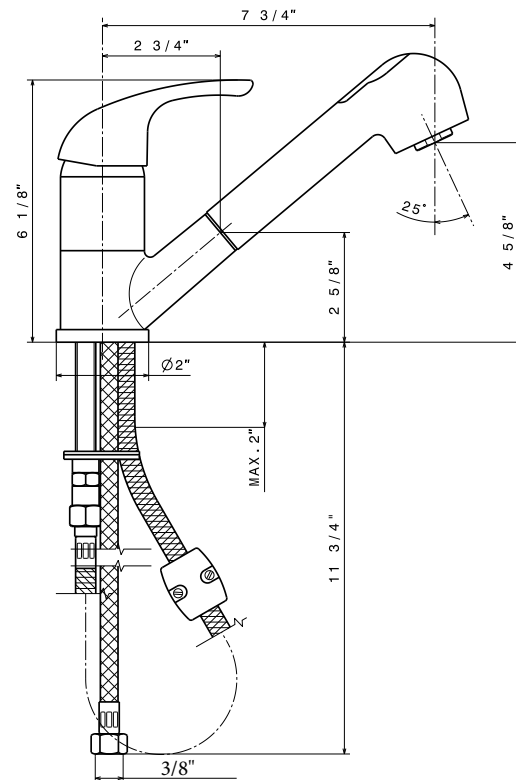

FEATURES

- Solid brass body and pull-out spray
- Ceramic disk cartridge
- Extra long supply lines
- 2.2 GPM flow rate
- Installation in a 1-3/8" hole
- Color coded hot and cold supply lines
- 120 degree spout swivel
- 2" maximum deck thickness

JOB INFORMATION

Job Name: _____

Contact: _____

Date Specified: _____

Specifier: _____

Contractor: _____

Model 440520 shown

NOMINAL DIMENSIONS

REACH	SPOUT HEIGHT	FAUCET HEIGHT
7-3/4"	4-5/8"	6-1/8"

See next page for exploded parts drawing and parts list.

BLANCO AMERICA

800.451.5782

www.blancoamerica.com

© 2013 BLANCO AMERICA

10/14

SPEC-004

Old Model #: 157-184-CB

REPAIR PART GUIDE		
Num.	Description	Part #
1, 1.1	Handle - Cafe Brown	441902
1.1	Handle screw and cap	440889
2	Cartridge - Cap	441909
3	Cartridge Lock Nut	441914
4	Cartridge	441058
5,5.1	Handspray - Cafe Brown	441061
5.1	Flow regulator 2.2	441448
6	Ring set	441915
7	Hose kit	441111
7.1	Flow regulator/check valve	441713
8	Mounting set	441918
9	Weight	441917