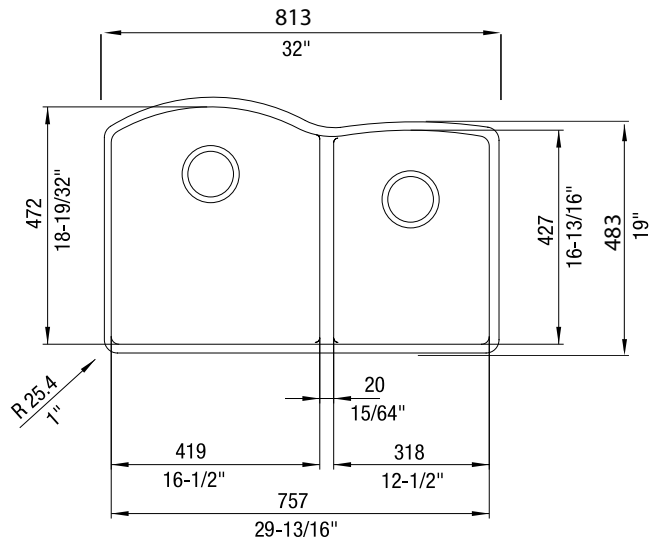

JOB INFORMATION

Job Name: _____

Contact: _____

Date Specified: _____

Specifier: _____

Contractor: _____

Model 440178 shown

NOMINAL DIMENSIONS

OVERALL	CUTOUT SIZE	BOWL DEPTH LEFT	BOWL DEPTH RIGHT	DRAIN DIAMETER
32" x 20-27/32"	Template provided with approximate 1/8" reveal	9-1/2"	8"	3-1/2"

DXF cutout templates available on our website.

BLANCO AMERICA