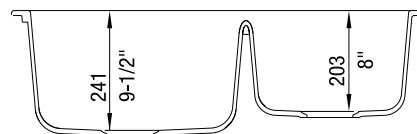

JOB INFORMATION

Job Name: _____

Contact: _____

Date Specified: _____

Specifier: _____

Contractor: _____

Model 440178 shown

NOMINAL DIMENSIONS

OVERALL	CUTOUT SIZE	BOWL DEPTH LEFT	BOWL DEPTH RIGHT	DRAIN DIAMETER
32" x 20-27/32"	Template provided with approximate 1/8" reveal	9-1/2"	8"	3-1/2"

DXF cutout templates available on our website.

BLANCO AMERICA