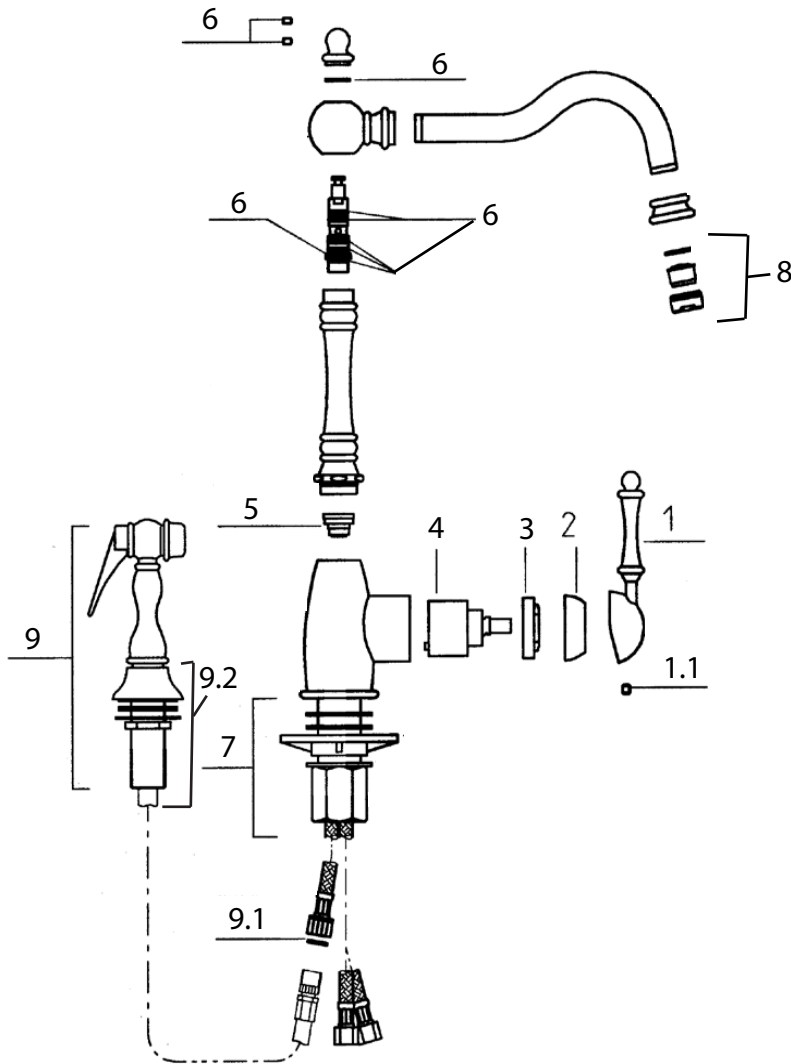

### FEATURES

- Solid brass body and all metal side spray
- Meets CALGREEN requirements for water-saving usage
- Ceramic disk cartridge
- Extra long supply lines
- 1.8 GPM flow rate saves 20% more water
- Installation in a 1-3/8" hole
- Color coded hot and cold supply lines
- 360 degree spout swivel
- 2-1/8" maximum deck thickness

### NOMINAL DIMENSIONS

REACH	SPOUT HEIGHT	FAUCET HEIGHT
9"	8-1/4"	12"

See next page for exploded parts drawing and parts list.

**BLANCO AMERICA**

800.451.5782

www.blancoamerica.com

© 2013 BLANCO AMERICA

11/14

SPEC-004

Old Model #: 157-052-CR

**REPAIR PART GUIDE**

Num.	Description	Part #
1	Handle - Chrome	441846
1.1	Handle - Screw	441806
2	Cartridge Cap	441808
3	Cartridge Lock Nut	441809
4	Cartridge	440768
5	Diverter Tool for Diverter	440765 440753
6	O-ring set w/ spout screw	441849
7	Mounting nut assembly	441835
8	Aerator set 1.8	441947
9	Side spray - Chrome	440743
9.1	Fiber washer	440759
9.2	Side spray base - Chrome	440018