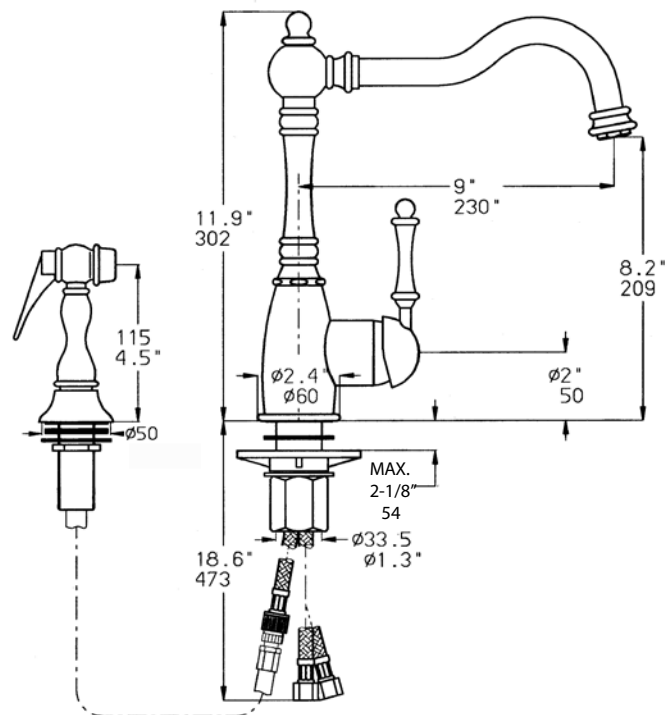

### FEATURED MODEL

441425 Side Spray, CHROME

### FEATURES

- Solid brass body and all metal side spray
- Meets CALGREEN requirements for water-saving usage
- Ceramic disk cartridge
- Extra long supply lines
- 1.8 GPM flow rate saves 20% more water
- Installation in a 1-3/8" hole
- Color coded hot and cold supply lines
- 360 degree spout swivel
- 2-1/8" maximum deck thickness

### NOMINAL DIMENSIONS

REACH	SPOUT HEIGHT	FAUCET HEIGHT
9"	8-1/4"	12"

See next page for exploded parts drawing and parts list.

**BLANCO AMERICA**

800.451.5782

www.blancoamerica.com

© 2013 BLANCO AMERICA

11/14

SPEC-004

Old Model #: 157-052-CR

**REPAIR PART GUIDE**

Num.	Description	Part #
1	Handle - Chrome	441846
1.1	Handle - Screw	441806
2	Cartridge Cap	441808
3	Cartridge Lock Nut	441809
4	Cartridge	440768
5	Diverter Tool for Diverter	440765 440753
6	O-ring set w/ spout screw	441849
7	Mounting nut assembly	441835
8	Aerator set 1.8	441947
9	Side spray - Chrome	440743
9.1	Fiber washer	440759
9.2	Side spray base - Chrome	440018