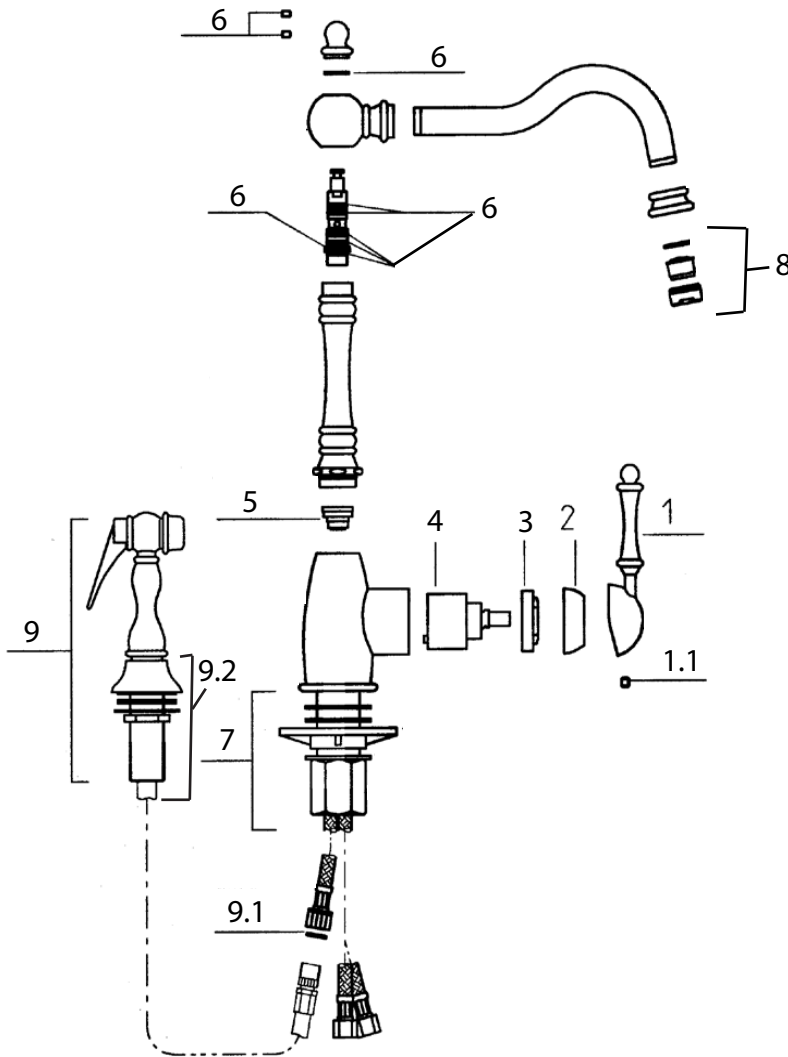

### FEATURES

- Solid brass body and all metal side spray
- Meets CALGREEN requirements for water-saving usage
- Ceramic disk cartridge
- Extra long supply lines
- 1.8 GPM flow rate saves 20% more water
- Installation in a 1-3/8" hole
- Color coded hot and cold supply lines
- 360 degree spout swivel
- 2-1/8" maximum deck thickness

### NOMINAL DIMENSIONS

REACH	SPOUT HEIGHT	FAUCET HEIGHT
9"	8-1/4"	12"

### JOB INFORMATION

Job Name: \_\_\_\_\_

Contact: \_\_\_\_\_

Date Specified: \_\_\_\_\_

Specifier: \_\_\_\_\_

Contractor: \_\_\_\_\_

See next page for exploded parts drawing and parts list.

**BLANCO AMERICA**

800.451.5782

www.blancoamerica.com

© 2013 BLANCO AMERICA

11/14

SPEC-004

REPAIR PART GUIDE		
Num.	Description	Part #
1	Handle - Cafe Brown	441847
1.1	Handle - Screw	441806
2	Cartridge Cap	441848
3	Cartridge Lock Nut	441809
4	Cartridge	440768
5	Diverter Tool for Diverter	440765 440753
6	O-ring set w/ spout screw	441849
7	Mounting nut assembly	441835
8	Aerator set 1.8	441947
9	Side spray - Cafe Brown	441236
9.1	Fiber washer	440759
9.2	Side spray base - Cafe Brown	