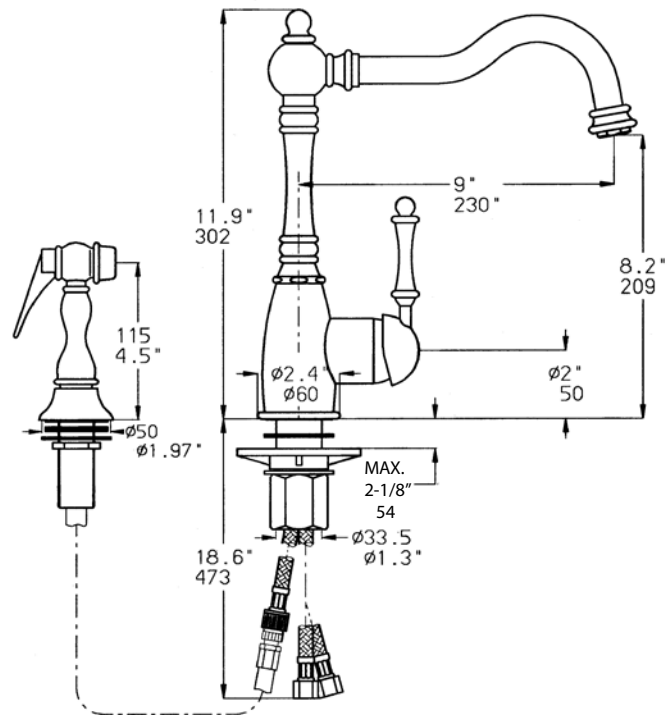

### FEATURES

- Solid brass body and all metal side spray
- Meets CALGREEN requirements for water-saving usage
- Ceramic disk cartridge
- Extra long supply lines
- 1.8 GPM flow rate saves 20% more water
- Installation in a 1-3/8" hole
- Color coded hot and cold supply lines
- 360 degree spout swivel
- 2-1/8" maximum deck thickness

### NOMINAL DIMENSIONS

REACH	SPOUT HEIGHT	FAUCET HEIGHT
9"	8-1/4"	12"

800.451.5782

www.blancoamerica.com

© 2013 BLANCO AMERICA

11/14

SPEC-004

REPAIR PART GUIDE		
Num.	Description	Part #
1	Handle - Cafe Brown	441847
1.1	Handle - Screw	441806
2	Cartridge Cap	441848
3	Cartridge Lock Nut	441809
4	Cartridge	440768
5	Diverter Tool for Diverter	440765 440753
6	O-ring set w/ spout screw	441849
7	Mounting nut assembly	441835
8	Aerator set 1.8	441947
9	Side spray - Cafe Brown	441236
9.1	Fiber washer	440759
9.2	Side spray base - Cafe Brown	