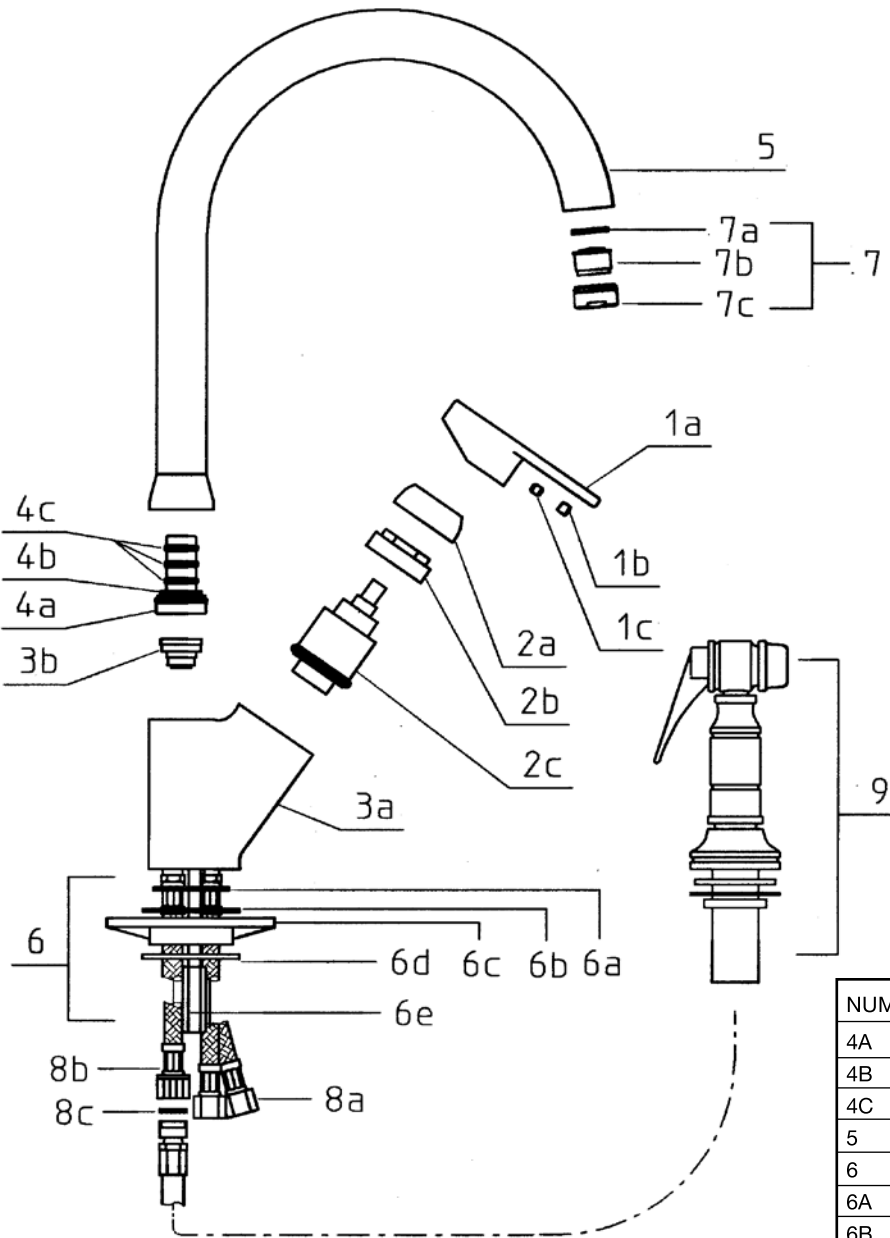

### FEATURES

- Solid brass body
- Ceramic disc cartridge
- Color coded hot & cold supply lines
- Reversible mounting hardware adapts to thick or thin mounting surfaces
- 2.2 G.P.M. flow rate
- Installation in a 1-3/8" hole, side spray in a 1-3/8" hole

### NOMINAL DIMENSIONS

MODEL	REACH	SPOUT HEIGHT	FAUCET HEIGHT
440582	10	9-1/4	14-1/2

See next page for exploded parts drawing and parts list.

### BLANCO NEO RADOS™ MODEL 440581, 440582

NUM.	PART #	DESCRIPTION
1A	1762	HANDLE
1B	1270	BUTTON
1C	2058	SCREW
2A	3513	CAP
2B	3469	NUT
2C	3908	CARTRIDGE
3A	1760	BODY
3B	2453	DIVERTER

NUM.	PART #	DESCRIPTION
4A	3384	NIPPLE
4B	3657	TEFLON RING
4C	2.62X12.37	O-RING
5	3373	SPOUT
6	1-2105/3	MOUNTING NUT ASSY
6A	1.78X41.00	O-RING
6B	48X34X2	RUBBER WASHER
6C	3109	PLASTIC BASE
6D	2845	METAL WASHER
6E	2105/2	NUT
7		AERATOR SET
7A	683	RUBBER WASHER
7B	680	SCREEN
7C	682	AERATOR RING
8A	2350	HOSE
8B	2360	SUPPLY TUBE
8C	13.7X10X1.5	FIBER
9	1-3643	SIDE SPRAY