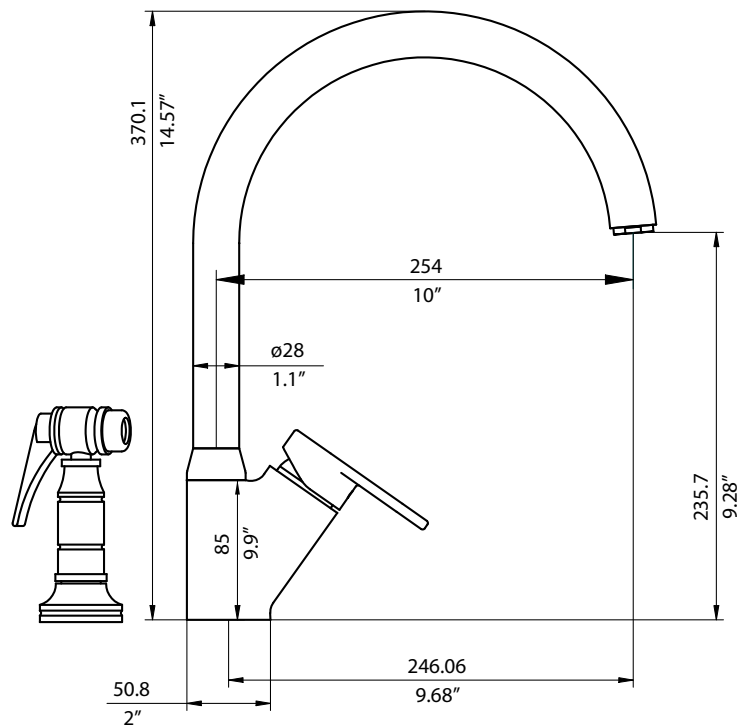

### FEATURES

- Solid brass body
- Ceramic disc cartridge
- Color coded hot & cold supply lines
- Reversible mounting hardware adapts to thick or thin mounting surfaces
- 2.2 G.P.M. flow rate
- Installation in a 1-3/8" hole, side spray in a 1-3/8" hole

### NOMINAL DIMENSIONS

MODEL	REACH	SPOUT HEIGHT	FAUCET HEIGHT
440582	10	9-1/4	14-1/2

See next page for exploded parts drawing and parts list.