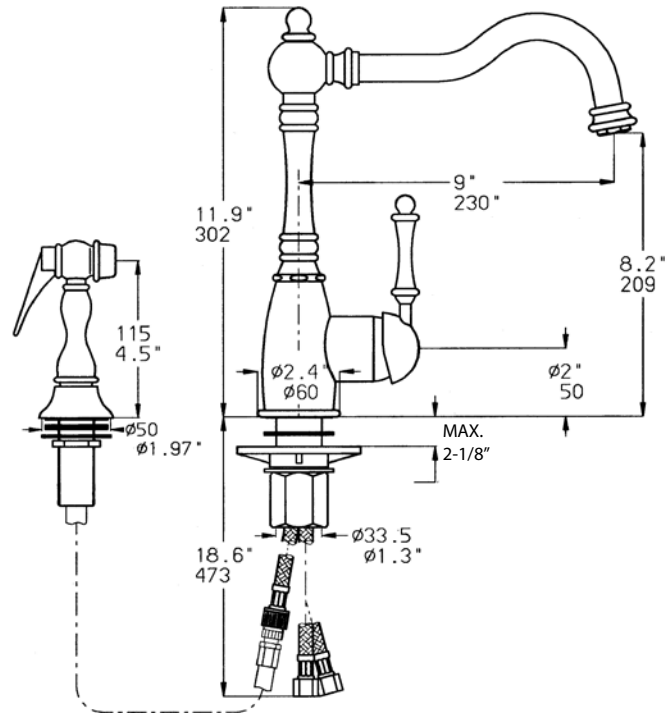

FEATURED MODEL

441189 Side Spray, CAFE BROWN

ADDITIONAL MODELS

440685 Side Spray, SATIN NICKEL

440686 Side Spray, CHROME

FEATURES

- Solid brass body and all metal side spray
- Ceramic disk cartridge
- Extra long supply lines
- 2.2 GPM flow rate
- Installation in a 1-3/8" hole
- Color coded hot and cold supply lines
- 360 degree spout swivel
- 2-1/8" maximum deck thickness

OPTIONAL ACCESSORIES

Milano Soap Dispenser: 441229 (Cafe Brown)

CODE/STANDARDS COMPLIANCE

ASME A112.18.1-2011

IAPMO listed

AB1953 Lead Free

Model 441189 shown

NOMINAL DIMENSIONS

REACH	SPOUT HEIGHT	FAUCET HEIGHT
9"	8-1/4"	12"

WARRANTY

BLANCO'S kitchen and bar faucets feature a LIMITED LIFETIME WARRANTY to be free of all manufacturing defects under normal use. See our complete warranty for details.

800.451.5782

www.blancoamerica.com

© 2013 BLANCO AMERICA

11/14

SPEC-004

REPAIR PART GUIDE		
Num.	Description	Part #
1	Handle - Cafe Brown	441847
1.1	Handle - Screw	441806
2	Cartridge Cap	441848
3	Cartridge Lock Nut	441809
4	Cartridge	440768
5	Diverter Tool for Diverter	440765 440753
6	O-ring set w/ spout screw	441849
7	Mounting nut assembly	441835
8	Aerator set	441792
9	Side spray - Cafe Brown	441236
9.1	Fiber washer	440759