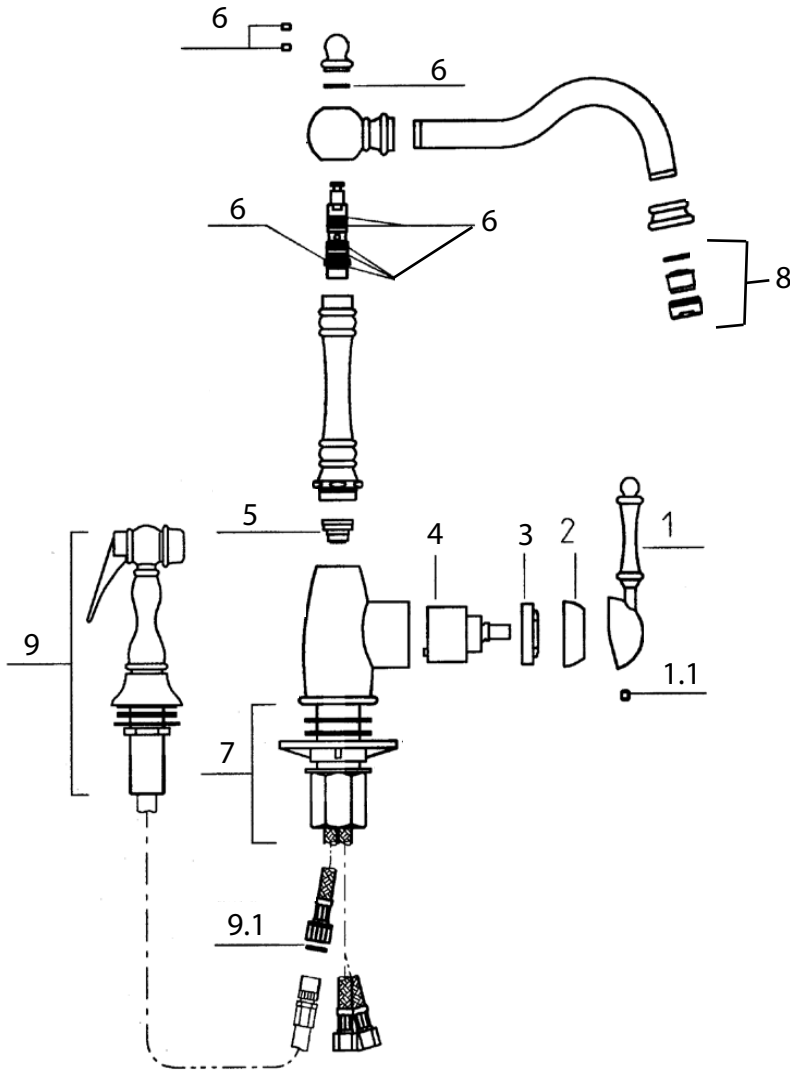

FEATURED MODEL

441189 Side Spray, CAFE BROWN

ADDITIONAL MODELS

440685 Side Spray, SATIN NICKEL

440686 Side Spray, CHROME

FEATURES

- Solid brass body and all metal side spray
- Ceramic disk cartridge
- Extra long supply lines
- 2.2 GPM flow rate
- Installation in a 1-3/8" hole
- Color coded hot and cold supply lines
- 360 degree spout swivel
- 2-1/8" maximum deck thickness

REACH	SPOUT HEIGHT	FAUCET HEIGHT
9"	8-1/4"	12"

WARRANTY

BLANCO'S kitchen and bar faucets feature a LIMITED LIFETIME WARRANTY to be free of all manufacturing defects under normal use. See our complete warranty for details.

JOB INFORMATION

Job Name: _____

Contact: _____

Date Specified: _____

Specifier: _____

Contractor: _____

See next page for exploded parts drawing and parts list.

BLANCO AMERICA

800.451.5782

www.blancoamerica.com

© 2013 BLANCO AMERICA

11/14

SPEC-004

REPAIR PART GUIDE		
Num.	Description	Part #
1	Handle - Cafe Brown	441847
1.1	Handle - Screw	441806
2	Cartridge Cap	441848
3	Cartridge Lock Nut	441809
4	Cartridge	440768
5	Diverter Tool for Diverter	440765 440753
6	O-ring set w/ spout screw	441849
7	Mounting nut assembly	441835
8	Aerator set	441792
9	Side spray - Cafe Brown	441236
9.1	Fiber washer	440759