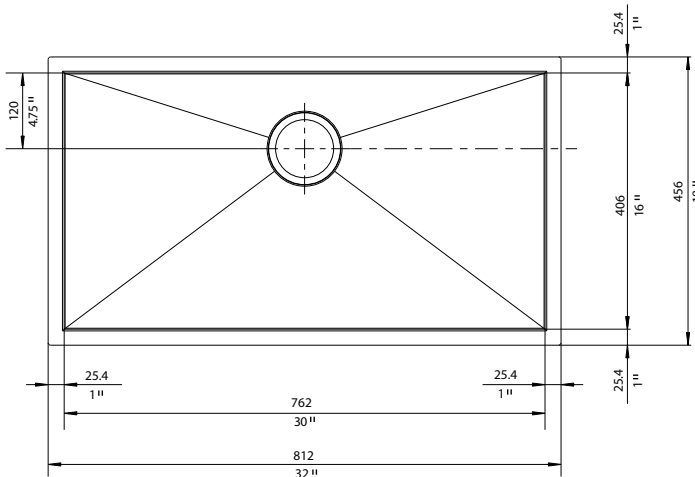

**FEATURED MODEL**

516201 Super Single, 10" bowl depth

**FEATURED MODEL**

516194 Super Single with Ledge, 10" bowl depth

**FEATURES**

- Required outside cabinet: 33"
- 18 gauge, 304 series stainless steel
- 18/10 chrome/nickel content
- Satin Polished Finish
- Sound deadening pads
- Rear drain placement
- Versatile design with Inset (similar to drop-in) or Flushmount installation capabilities
- Stylish drain grooves for improved functionality
- Design allows for easy install in standard 25" countertops
- Reinforced front and side rims support ledge deck
- Sink clips are installed in sink (will fit 3cm countertops)

**JOB INFORMATION**

Job Name: \_\_\_\_\_

Contact: \_\_\_\_\_

Date Specified: \_\_\_\_\_

Specifier: \_\_\_\_\_

Contractor: \_\_\_\_\_

**NOMINAL DIMENSIONS**

Model 516201 shown

OVERALL	BOWL DEPTH	DRAIN
32" x 18"	10"	3-1/2"

DXF cutout templates available on our website.

**BLANCO AMERICA**

800.451.5782

www.blancoamerica.com

© 2013 BLANCO AMERICA

7/13

SPEC-003