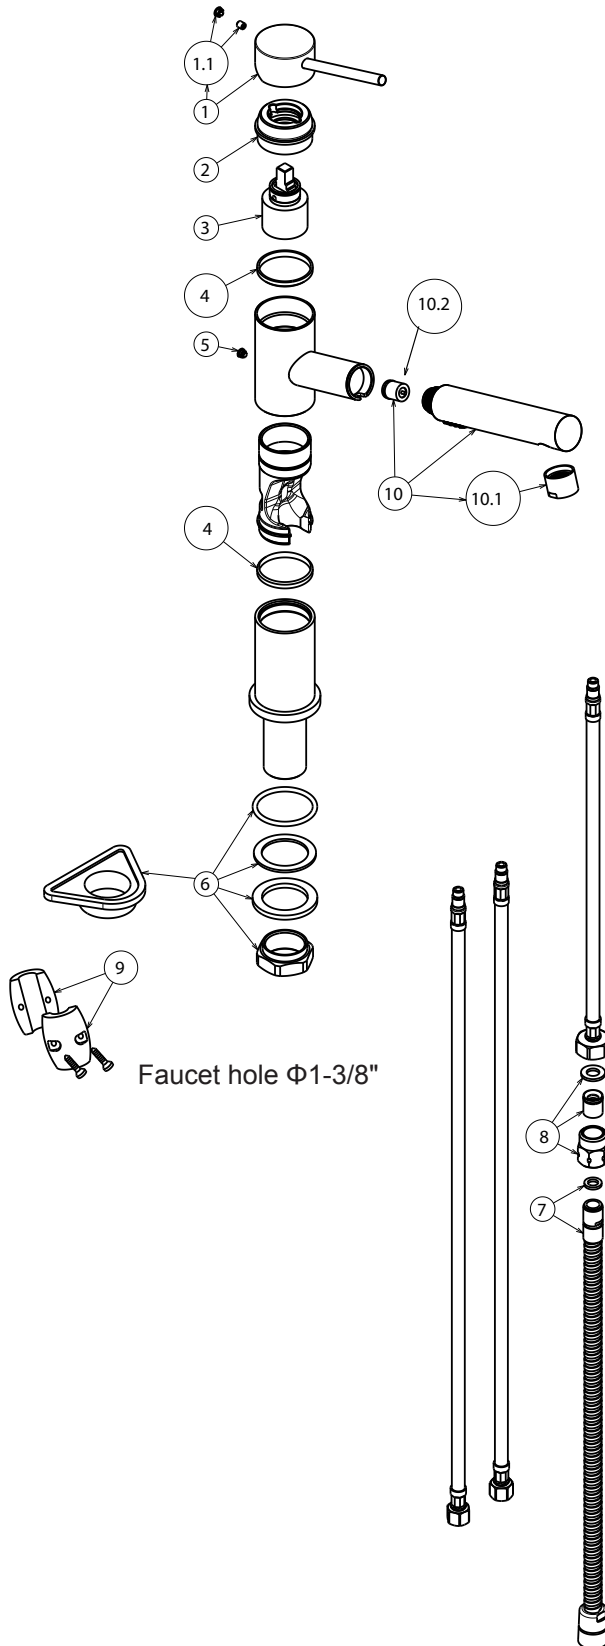

FEATURES

- Solid brass body
- Ceramic disk cartridge
- Extendable dual pull-out spray
- 2.2 GPM flow rate
- Installation in a 1-3/8" hole
- Color coded hot and cold supply lines
- 130 degree spout swivel
- 1-3/4" maximum deck thickness

JOB INFORMATION

Job Name: _____

Contact: _____

Date Specified: _____

Specifier: _____

Contractor: _____

NOMINAL DIMENSIONS

Model 441484 shown

REACH	SPOUT HEIGHT	FAUCET HEIGHT
8"	6"	8-1/2"

See next page for exploded parts drawing and parts list.

BLANCO AMERICA

800.451.5782

www.blancoamerica.com

© 2013 BLANCO AMERICA

7/13

SPEC-003

REPAIR PART GUIDE

Num.	Description	Part #
1, 1.1	Handle - Chrome	441887
1.1	Handle - Screw and Cap	440889
2	Cartridge lock nut	441889
3	Cartridge	440877
4,5	Inner body ring set and screw	441891
6	Mounting assembly	441892
7	Spray hose	440878
8	Check valve	441874
9	Weight	441917
10	Handspray - Chrome	441447
10.1	Aerator	440905
10.2	Flow regulator 2.2 GPM	441448