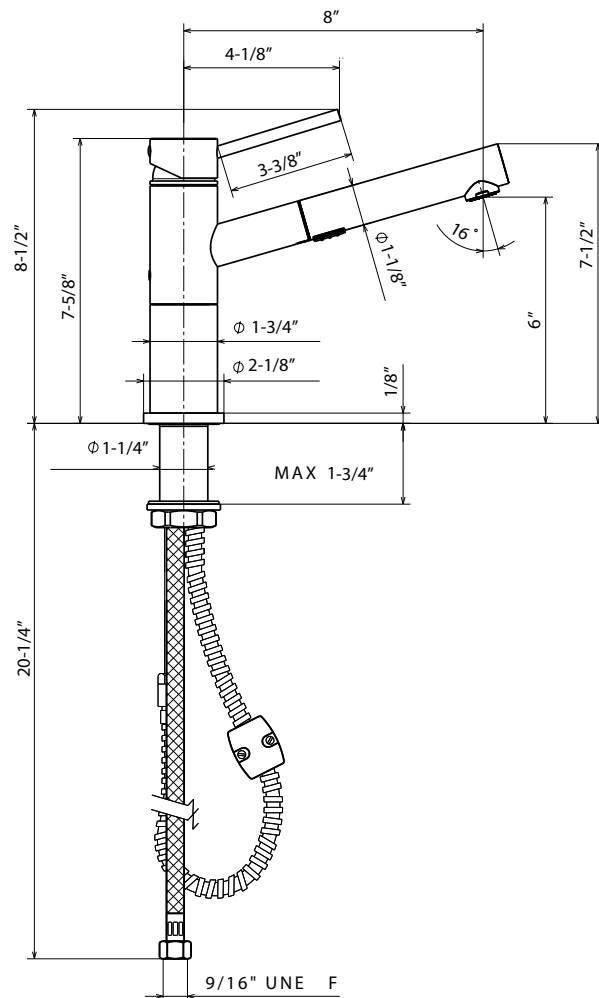

FEATURES

- Solid brass body
- Ceramic disk cartridge
- Extendable dual pull-out spray
- 2.2 GPM flow rate
- Installation in a 1-3/8" hole
- Color coded hot and cold supply lines
- 130 degree spout swivel
- 1-3/4" maximum deck thickness

JOB INFORMATION

Job Name: _____

Contact: _____

Date Specified: _____

Specifier: _____

Contractor: _____

NOMINAL DIMENSIONS

Model 441484 shown

REACH	SPOUT HEIGHT	FAUCET HEIGHT
8"	6"	8-1/2"

See next page for exploded parts drawing and parts list.

BLANCO AMERICA

800.451.5782

www.blancoamerica.com

© 2013 BLANCO AMERICA

7/13

SPEC-003

REPAIR PART GUIDE

Num.	Description	Part #
1, 1.1	Handle - Chrome	441887
1.1	Handle - Screw and Cap	440889
2	Cartridge lock nut	441889
3	Cartridge	440877
4,5	Inner body ring set and screw	441891
6	Mounting assembly	441892
7	Spray hose	440878
8	Check valve	441874
9	Weight	441917
10	Handspray - Chrome	441447
10.1	Aerator	440905
10.2	Flow regulator 2.2 GPM	441448