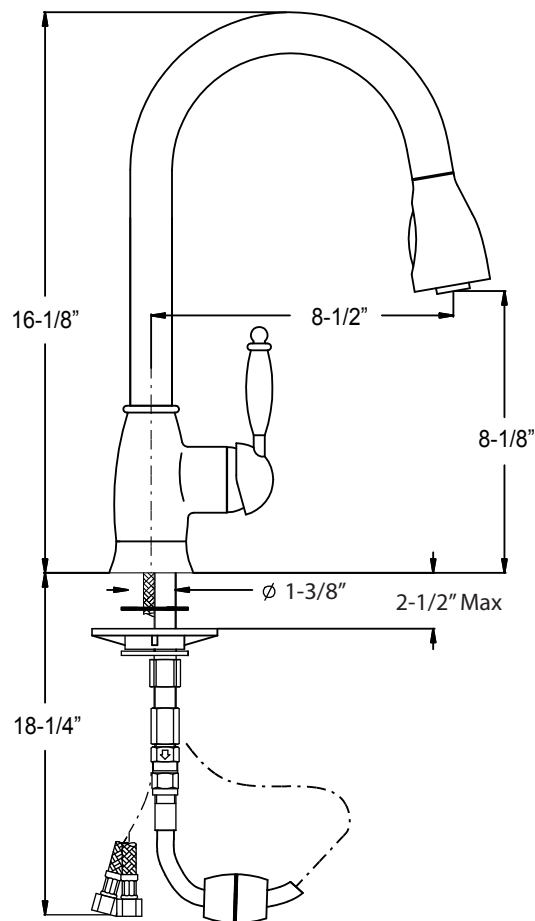

FEATURED MODEL

441495 Pull-Down Spray, SATIN NICKEL

ADDITIONAL MODELS

441494 Pull-Down Spray, CHROME

FEATURES

- Solid brass body
- Dual pull-down spray
- Ceramic disk cartridge
- 2.2 GPM flow rate
- Installation in a 1-3/8" hole
- 360 degree spout swivel
- 2-1/2" maximum deck thickness

JOB INFORMATION

Job Name: _____
 Contact: _____
 Date Specified: _____
 Specifier: _____
 Contractor: _____

NOMINAL DIMENSIONS

Model 441494 shown

REACH	SPOUT HEIGHT	FAUCET HEIGHT
8-1/2"	8-1/8"	16-1/8"

See next page for exploded parts drawing and parts list.

BLANCO AMERICA

800.451.5782

www.blancoamerica.com

© 2013 BLANCO AMERICA

11/14

SPEC-004

Faucet hole $\Phi 1-3/8"$

REPAIR PART GUIDE		
Num.	Description	Part #
1,1.1	Handle and screw - Satin Nickel	441804
1.1	Handle - Screw	441806
2	Cartridge - Cap	441807
3	Cartridge Lock Nut	441809
4	Cartridge	440768
5	Body - Screw	441810
6	Ring set	441811
7	Spout insert	441812
8	Plastic guide	441813
9	Mounting nut kit and bolt	441814
10	Mounting swivel nut	441815
11	Spray hose	441816
12	Weight	441803
13	Check valve kit	441802
14	Handspray - Satin Nickel	441817
14.1	Flow regulator 2.2 GPM	441801
14.2	Washer screen	441821
14.3	Aerator kit	440766