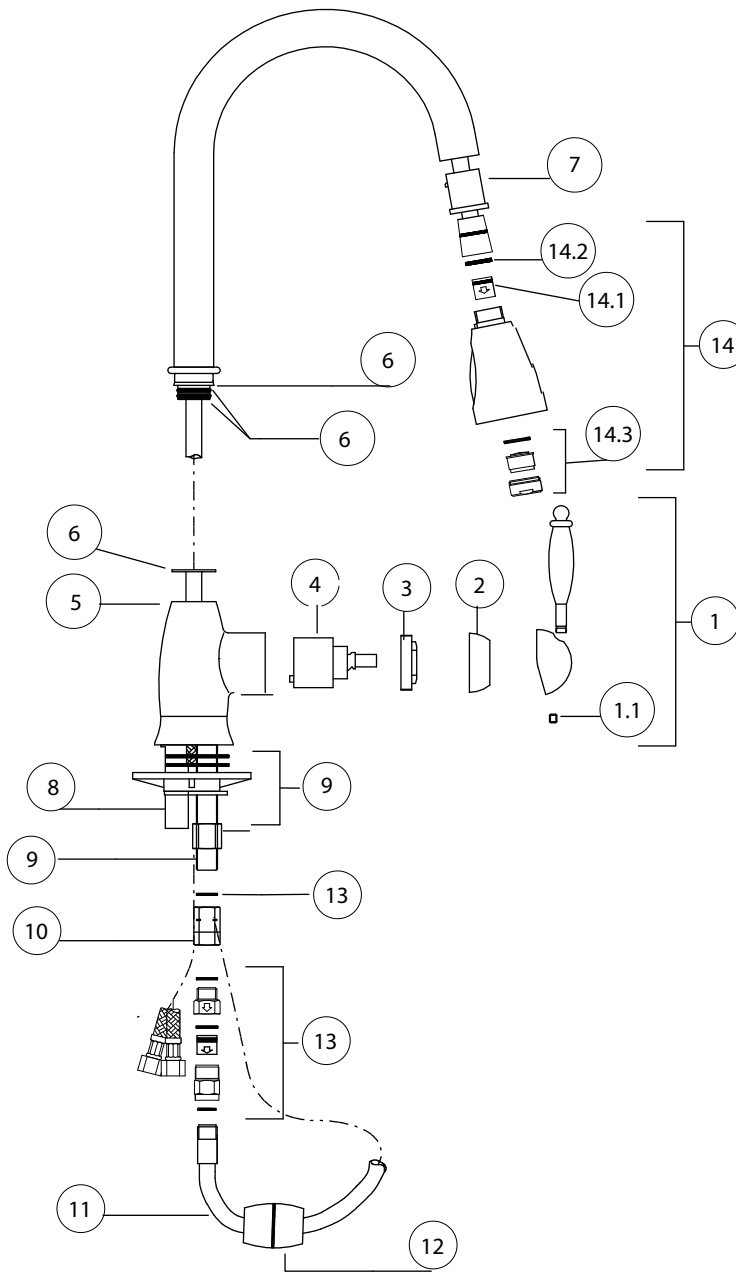

FEATURED MODEL

441495 Pull-Down Spray, SATIN NICKEL

ADDITIONAL MODELS

441494 Pull-Down Spray, CHROME

FEATURES

- Solid brass body
- Dual pull-down spray
- Ceramic disk cartridge
- 2.2 GPM flow rate
- Installation in a 1-3/8" hole
- 360 degree spout swivel
- 2-1/2" maximum deck thickness

JOB INFORMATION

Job Name: _____
 Contact: _____
 Date Specified: _____
 Specifier: _____
 Contractor: _____

NOMINAL DIMENSIONS

Model 441494 shown

REACH	SPOUT HEIGHT	FAUCET HEIGHT
8-1/2"	8-1/8"	16-1/8"

See next page for exploded parts drawing and parts list.

BLANCO AMERICA

800.451.5782

www.blancoamerica.com

© 2013 BLANCO AMERICA

11/14

SPEC-004

Faucet hole $\Phi 1-3/8"$

REPAIR PART GUIDE		
Num.	Description	Part #
1,1.1	Handle and screw - Satin Nickel	441804
1.1	Handle - Screw	441806
2	Cartridge - Cap	441807
3	Cartridge Lock Nut	441809
4	Cartridge	440768
5	Body - Screw	441810
6	Ring set	441811
7	Spout insert	441812
8	Plastic guide	441813
9	Mounting nut kit and bolt	441814
10	Mounting swivel nut	441815
11	Spray hose	441816
12	Weight	441803
13	Check valve kit	441802
14	Handspray - Satin Nickel	441817
14.1	Flow regulator 2.2 GPM	441801
14.2	Washer screen	441821
14.3	Aerator kit	440766