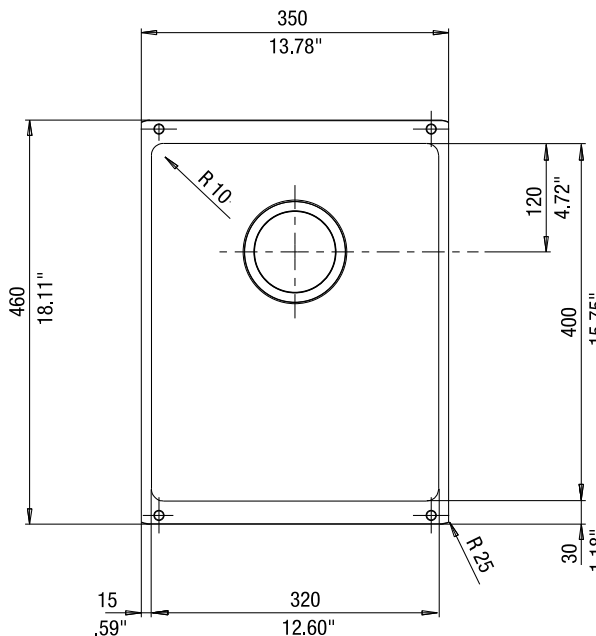

**FEATURED MODEL**

519048 Medium Bowl, 7-1/2" bowl depth, CINDER

**ADDITIONAL MODELS**

- 513422 Medium Bowl, 7-1/2" bowl depth, WHITE
- 513423 Medium Bowl, 7-1/2" bowl depth, BISCUIT
- 513424 Medium Bowl, 7-1/2" bowl depth, ANTHRACITE
- 513425 Medium Bowl, 7-1/2" bowl depth, METALLIC GRAY
- 515653 Medium Bowl, 7-1/2" bowl depth, CAFE BROWN
- 517110 Medium Bowl, 7-1/2" bowl depth, BISCOTTI
- 517676 Medium Bowl, 7-1/2" bowl depth, TRUFFLE

**JOB INFORMATION**

Job Name: \_\_\_\_\_

Contact: \_\_\_\_\_

Date Specified: \_\_\_\_\_

Specifier: \_\_\_\_\_

Contractor: \_\_\_\_\_

**NOMINAL DIMENSIONS**

Model 513422 shown

OVERALL	CUT OUT SIZE	BOWL DEPTH	DRAIN
13-3/4" x 18"	Template provided with approximate 1/8" reveal	7-1/2"	3-1/2"

DXF cutout templates available on our website.

**BLANCO AMERICA**

800.451.5782  
 www.blancoamerica.com