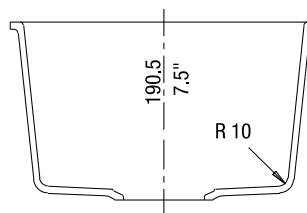

**JOB INFORMATION**

Job Name: \_\_\_\_\_

Contact: \_\_\_\_\_

Date Specified: \_\_\_\_\_

Specifier: \_\_\_\_\_

Contractor: \_\_\_\_\_

**NOMINAL DIMENSIONS**

Model 513422 shown

OVERALL	CUT OUT SIZE	BOWL DEPTH	DRAIN
13-3/4" x 18"	Template provided with approximate 1/8" reveal	7-1/2"	3-1/2"

DXF cutout templates available on our website.

**BLANCO AMERICA**

800.451.5782  
 www.blancoamerica.com