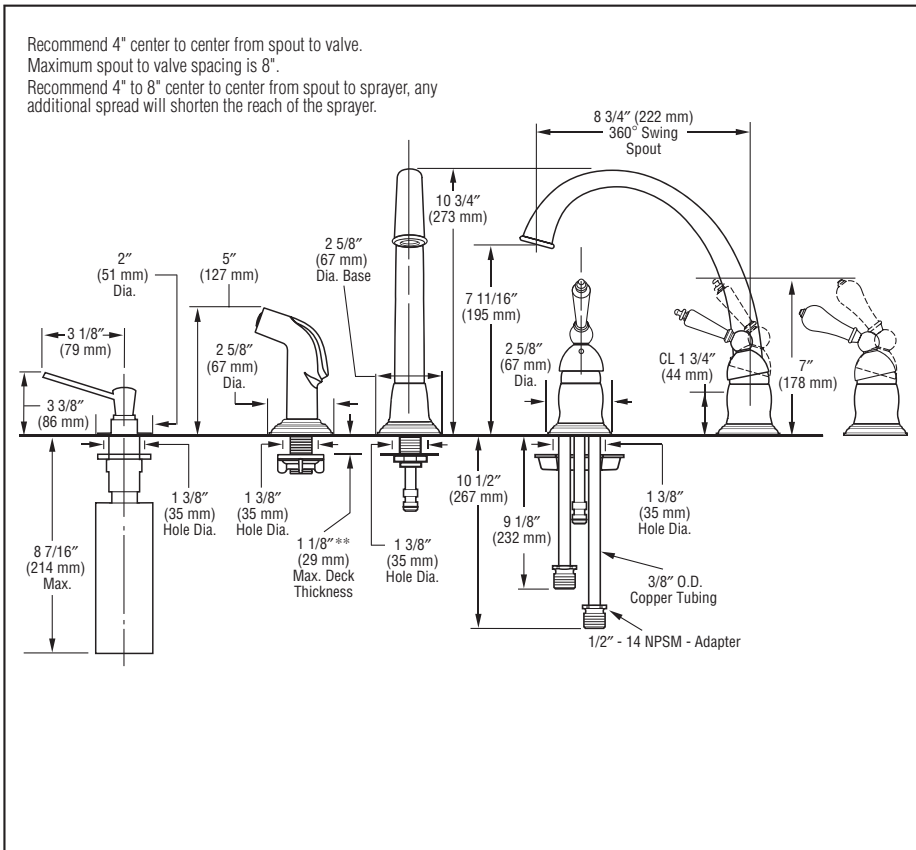

- Single handle kitchen faucets for concealed mounting on three and four hole sinks.
- Solid brass fabricated body.
- 8 3/4" (222 mm) long, 10 3/4" (273 mm) high, spout swings 360°.
- Lever handle. Control mechanism shall be of the rotating stainless steel ball type with replaceable non-metallic seats operating in stainless steel lined sockets.
- Control handle shall return to neutral position when valve is turned off.
- Models 61201 and 61202 Series with spray attachment has anti-siphon device as integral part of valve body.
- Quick connect spray and spout hoses.

\*\*Thick tile 2 1/2" mounting kits available as RP30392.

<b>Standard Features</b>	<b>61201*-136</b>	<b>61202*-134</b>	<b>61202*-136</b>
Washerless	◆	◆	◆
Widespread	◆	◆	◆
Three Hole Installation	◆		
Four Hole Installation		◆	◆
Brass Lever Handle	♿		♿
Porcelain Lever Handle		♿	
8 3/4" (222 mm) Long, 10 3/4" (273 mm) High, Spout Swings 360°	◆	◆	◆
3/8" O.D. Straight, Staggered Copper Tube Inlets—9 1/8" (232 mm) and 10 1/2" (273 mm) Long with 1/2"-14 NPSM Adapters	◆	◆	◆
Sprayhead Matches Finish	◆	◆	◆
Soap/Lotion Dispenser		◆	◆
Quick Connect Spray and Spout Hoses	◆	◆	◆