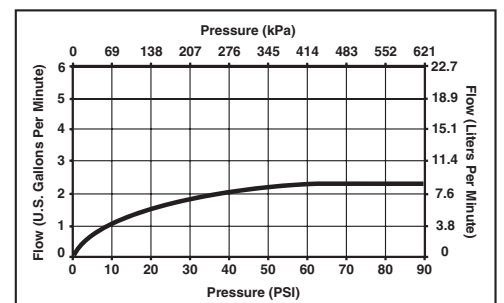

Model 61202-134 Shown

Submitted Model No.: _____

Specific Features: _____

BRIZO™

KITCHEN FAUCETS

- Providence™ Classic
- Single Handle
- Widespread
- 3 & 4 Hole Sink Applications

COMPLIES WITH:

ICC/ANSI A117.1/ADA
CSA B125
ASME A112.18.1
NSF 61

STANDARD SPECIFICATIONS:

- Single handle kitchen faucets for concealed mounting on three and four hole sinks.
- Solid brass fabricated body.
- 8 3/4" (222 mm) long, 10 3/4" (273 mm) high, spout swings 360°.
- Lever handle. Control mechanism shall be of the rotating stainless steel ball type with replaceable non-metallic seats operating in stainless steel lined sockets.
- Control handle shall return to neutral position when valve is turned off.
- Models 61201 and 61202 Series with spray attachment has anti-siphon device as integral part of valve body.
- Quick connect spray and spout hoses.

**Thick tile 2 1/2" mounting kits available as RP30392.