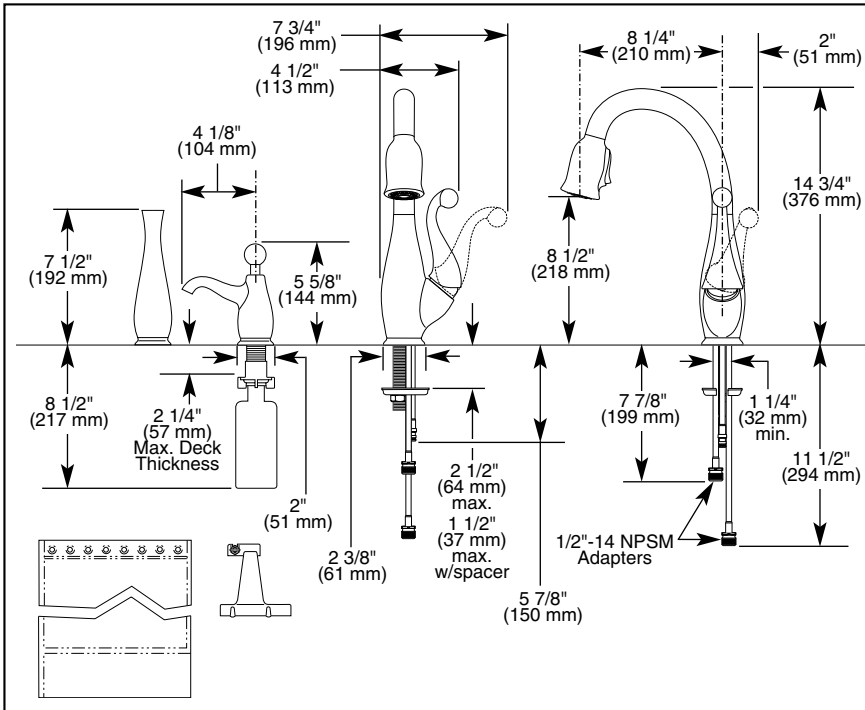

Submitted Model No.: _____

Specific Features: _____

COMPLIES WITH:

- ASME A112.18.1
- CSA B125
- ICC/ANSI A117.1/ADA

STANDARD SPECIFICATIONS:

- Single handle, 2-function pull-down kitchen faucets for exposed mounting on single, two and three hole sinks.
- Solid brass fabricated body.
- 14 3/4" (376 mm) high, 8 1/4" (210 mm) long, spout swings 360°.
- Lever handle. Control mechanism shall be of the rotating stainless steel ball type with replaceable non-metallic seats operating in stainless steel lined sockets.
- Control shall return to neutral position when faucet is turned off.
- Touch-Clean® sprayhead.
- Quick connect hoses.
- Pull-down wand operates in an aerated or spray mode via an ergonomic toggle diverter.
- Red/blue graphics on handle button to indicate hot/cold temperature.
- Tangle-free bag for hose.
- Twist and lock mechanism eliminates spray head wobble.
- Thin deck mounting aid to help secure product if used on thin sinks.
- Dual integral check valves in sprayer assembly.
- Integrated removable debris screen in sprayer assembly.
- Disposable hose lead to aid installation.
- Spacer for mounting nut to reduce number of turns required for installation.
- Mounting wrench to assist in tightening mounting nut securely.
- Hose guards integral to casting reduces wear and noise on hose.
- Hose travels inside mounting shank so it will not interfere with deck edges.
- Keyed trim ring and 10" (254 mm) escutcheon to help alignment and aid installation.