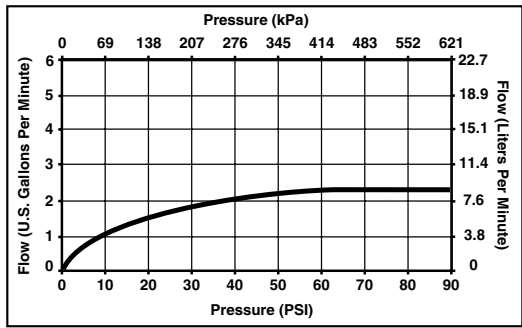

STANDARD SPECIFICATIONS:

- Single handle, 2-function pull-down kitchen faucets for exposed mounting on single, two and three hole sinks.
- Solid brass fabricated body.
- 14 3/4" (376 mm) high, 8 1/4" (210 mm) long, spout swings 360°.
- Lever handle. Control mechanism shall be of the rotating stainless steel ball type with replaceable non-metallic seats operating in stainless steel lined sockets.
- Control shall return to neutral position when faucet is turned off.
- Touch-Clean® sprayhead.
- Quick connect hoses.
- Pull-down wand operates in an aerated or spray mode via an ergonomic toggle diverter.
- Red/blue graphics on handle button to indicate hot/cold temperature.
- Tangle-free bag for hose.
- Twist and lock mechanism eliminates spray head wobble.
- Thin deck mounting aid to help secure product if used on thin sinks.
- Dual integral check valves in sprayer assembly.
- Integrated removable debris screen in sprayer assembly.
- Disposable hose lead to aid installation.
- Spacer for mounting nut to reduce number of turns required for installation.
- Mounting wrench to assist in tightening mounting nut securely.
- Hose guards integral to casting reduces wear and noise on hose.
- Hose travels inside mounting shank so it will not interfere with deck edges.
- Keyed trim ring and 10" (254 mm) escutcheon to help alignment and aid installation.

Note: See 63510-* for matching bar/prep.