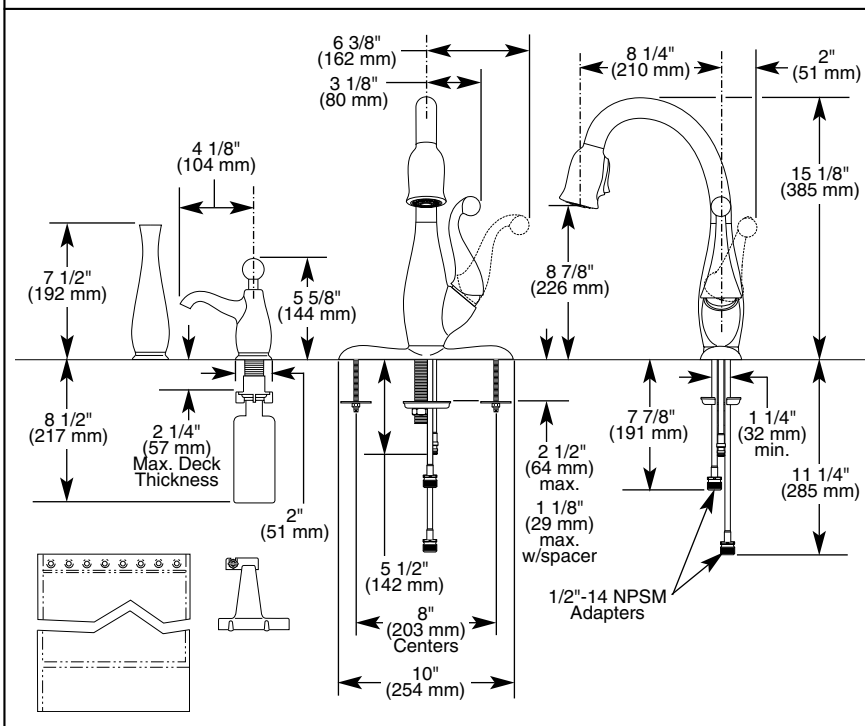

Submitted Model No.: _____

Specific Features: _____

COMPLIES WITH:

- ASME A112.18.1
- CSA B125
- ICC/ANSI A117.1/ADA

STANDARD SPECIFICATIONS:

- Single handle, 2-function pull-down kitchen faucets for exposed mounting on single, two and three hole sinks.
- Solid brass fabricated body.
- 14 3/4" (376 mm) high, 8 1/4" (210 mm) long, spout swings 360°.
- Lever handle. Control mechanism shall be of the rotating stainless steel ball type with replaceable non-metallic seats operating in stainless steel lined sockets.
- Control shall return to neutral position when faucet is turned off.
- Touch-Clean® sprayhead.
- Quick connect hoses.
- Pull-down wand operates in an aerated or spray mode via an ergonomic toggle diverter.
- Red/blue graphics on handle button to indicate hot/cold temperature.
- Tangle-free bag for hose.
- Twist and lock mechanism eliminates spray head wobble.
- Thin deck mounting aid to help secure product if used on thin sinks.
- Dual integral check valves in sprayer assembly.
- Integrated removable debris screen in sprayer assembly.
- Disposable hose lead to aid installation.
- Spacer for mounting nut to reduce number of turns required for installation.
- Mounting wrench to assist in tightening mounting nut securely.
- Hose guards integral to casting reduces wear and noise on hose.
- Hose travels inside mounting shank so it will not interfere with deck edges.
- Keyed trim ring and 10" (254 mm) escutcheon to help alignment and aid installation.