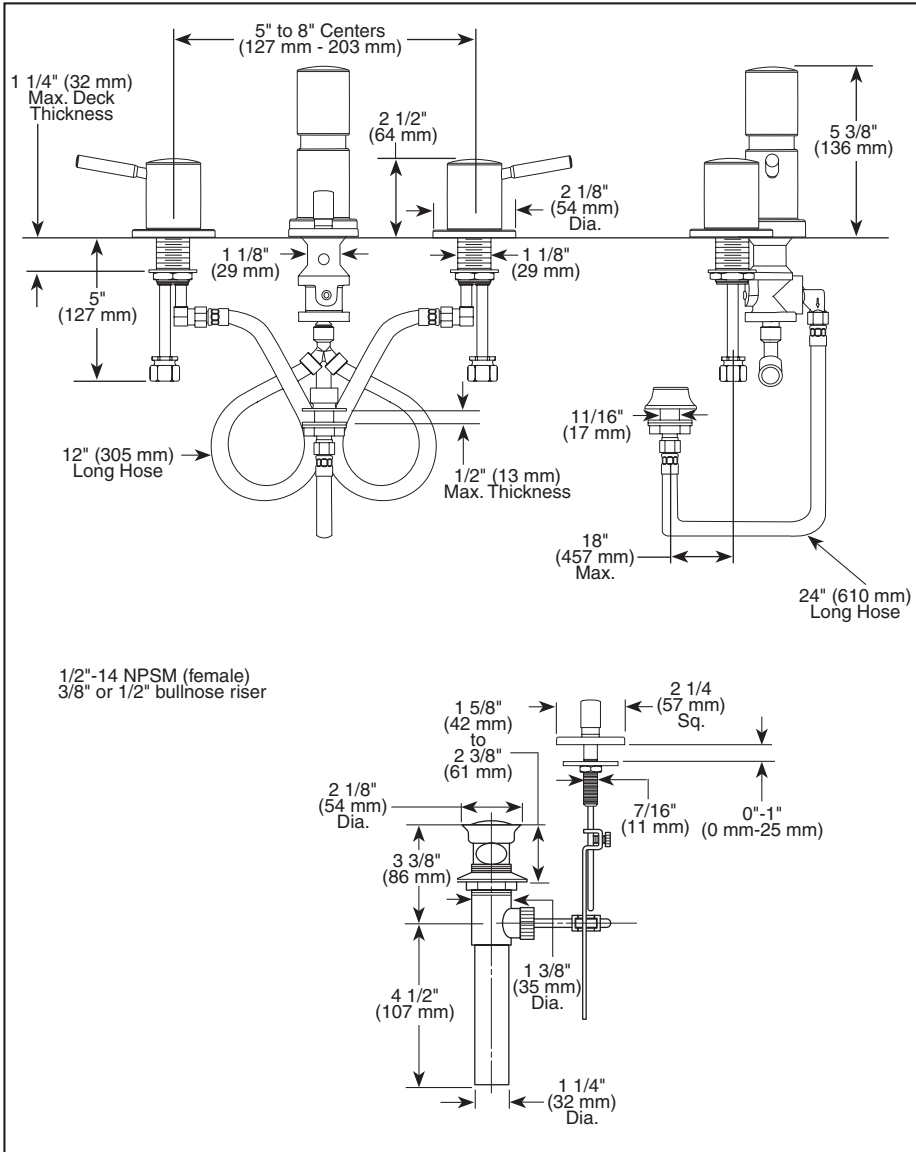

68414▲

Submitted Model No.: _____

Specific Features: _____

▲ Designate proper finish suffix

BRIZO®

BIDET FAUCET

- Quiescence® Two Handle
- 4 Hole Applications
- 5" to 8" Centers
- Diverter with Integral Vacuum Breaker

STANDARD SPECIFICATIONS:

- Three handle bidet faucet for exposed mounting on 4 hole applications.
- Widespread 5" to 8" centers.
- Control mechanism shall be of the rotating ceramic cylinder type with 90° (1/4 turn) rotation.
- Metal drain has pop-up type fitting with plated flange and stopper.
- Diverter with integral vacuum breaker.
- Directional handle for rim flush or rosette spray douche.
- Hot and cold stems are interchangeable.