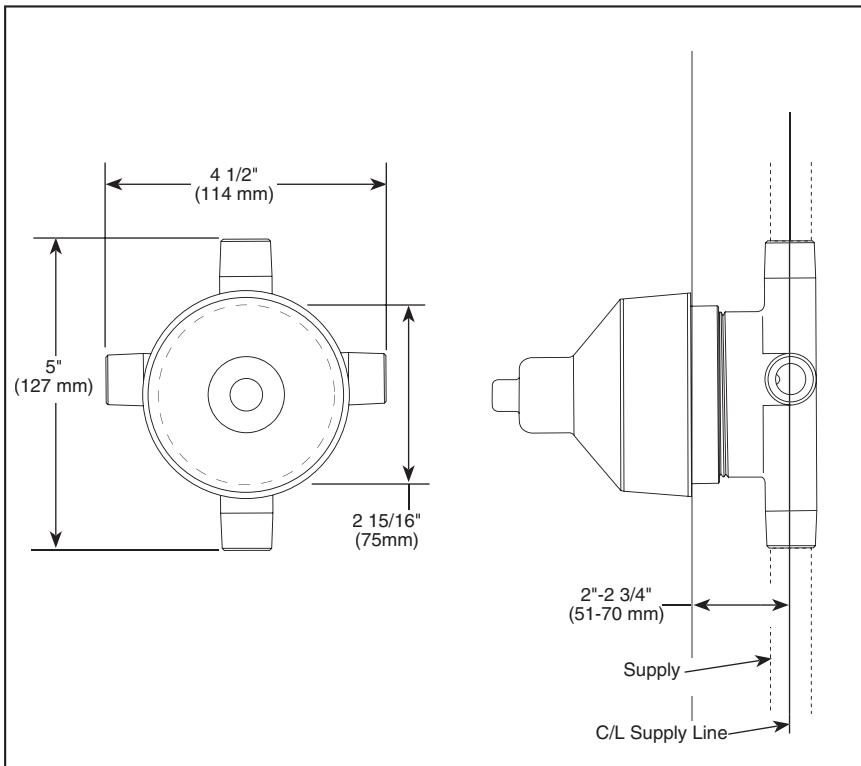

## ROUGH VALVE BODY

- R60600 (Case Qty. 3)
- Three Port Six Function Diverter Rough
- 1/2" Rough-In

Submitted Model No.: \_\_\_\_\_

Specific Features: \_\_\_\_\_

### STANDARD SPECIFICATIONS

- Three port six function diverter.
- 3 individual positions, 3 shared positions.
- 1/2" rough-in.
- Forged brass body.