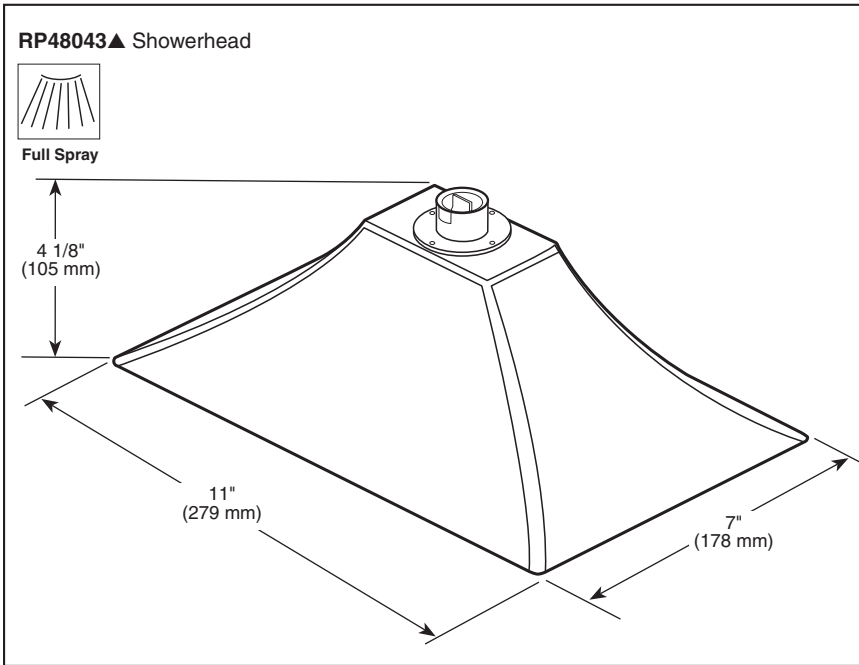

Submitted Model No.: _____

Specific Features: _____

▲Designate proper finish suffix

BRIZO®

CEILING MOUNT SHOWERHEAD

■ RSVP™ Bath Collection

STANDARD SPECIFICATIONS:

- Rub clean nubs on single function showerhead.
- Solid Fabricated brass shell on showerhead.
- Showerhead is intended for ceiling supply only. Ball connector rotates but does not pivot.