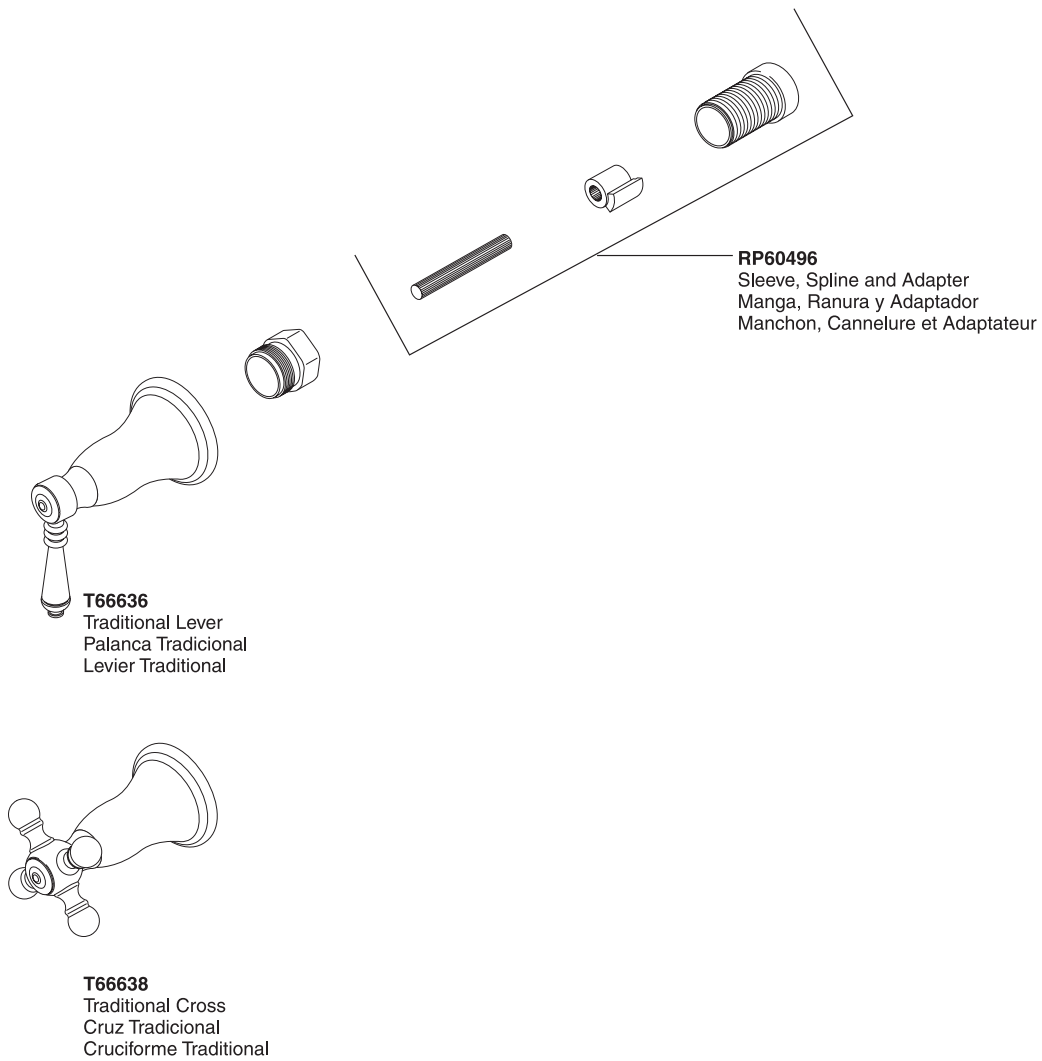

# TRADITIONAL CUSTOM SHOWER—HIGH FLOW SENSORI™

Model/Modelo—T66636 & T66638 Trim

TUB / SHOWER