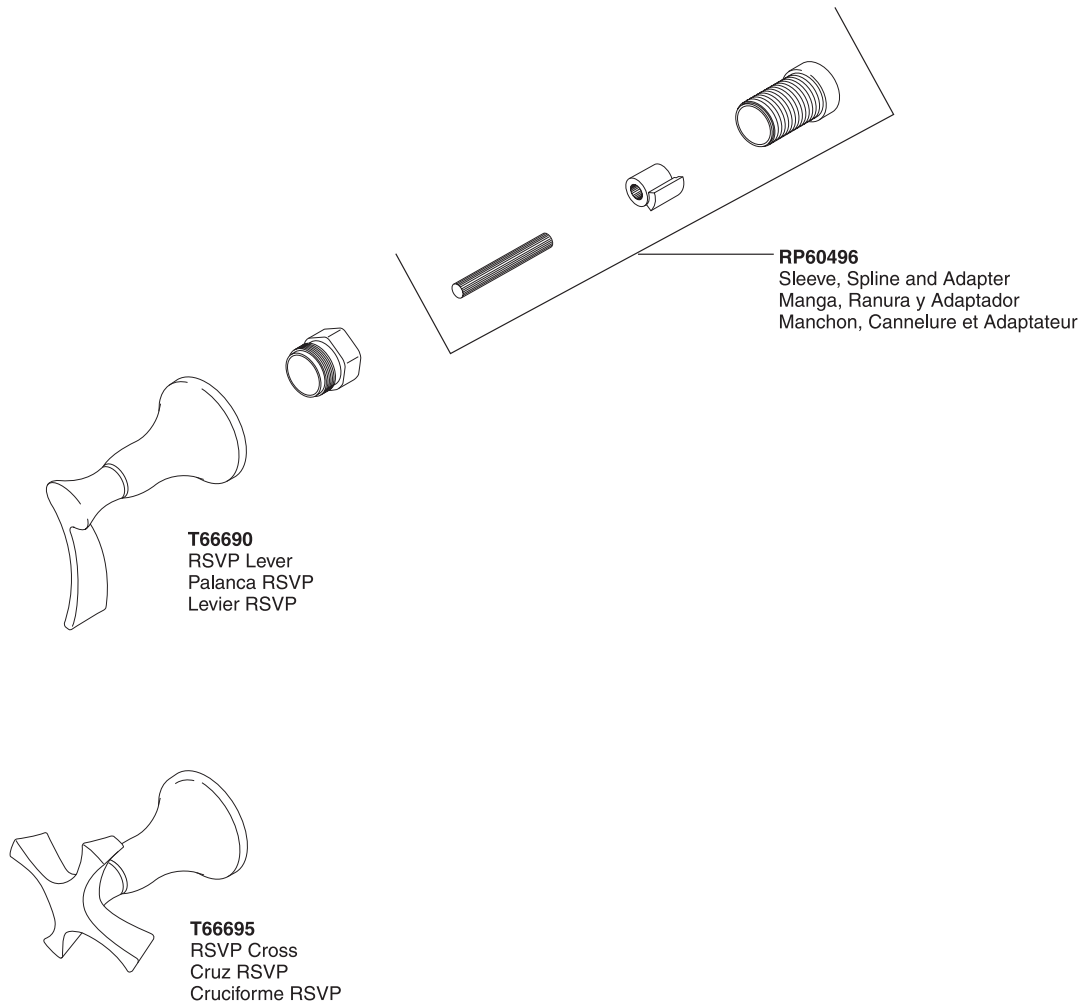

RSVP™ CUSTOM SHOWER—HIGH FLOW SENSORI™

Model/Modelo—T66690 & T66695 Trim

TUB / SHOWER