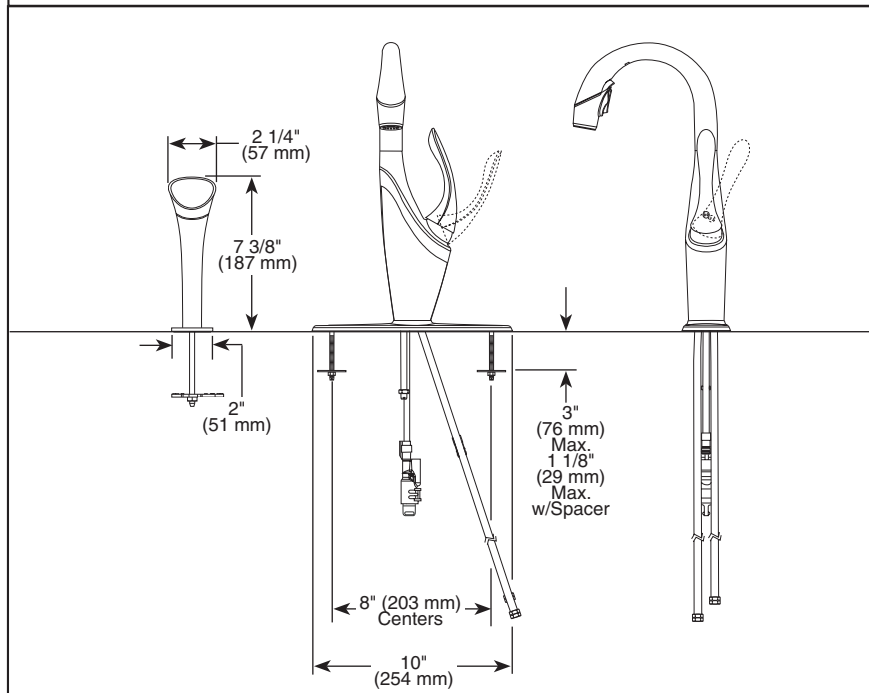

Submitted Model No.: _____

Specific Features: _____

BRIZO®

KITCHEN FAUCETS

- Vuelo™ Collection
- Single Handle Deck Mount
- 2-Function Pull-Down
- Single, 2, 3, or 4 Hole Sink Applications
- Centermount or 8" (203 mm) Centers w/ Optional 10" (254 mm) Escutcheon
- Optional Vase and Soap Dispenser
- MagneDock® Magnetic Docking

STANDARD SPECIFICATIONS:

- Single handle, 2-function pull-down kitchen faucets for mounting on single, two, three, and four hole sinks.
- 15" (381 mm) high, 7 1/8" (181 mm) long, spout swings 360°.
- Lever handle. Control mechanism shall be full-motion valve cartridge.
- Touch-Clean® sprayhead.
- Quick connect hoses.
- Pull-down wand operates in an aerated or spray mode via ergonomic button.
- Red/blue graphics on handle button to indicate hot/cold temperature.
- MagneDock® magnetic docking.
- Thin deck mounting aid to help secure product if used on thin sinks.
- Dual integral check valves in adapter assembly.
- Spacer for mounting nut to reduce number of turns required for installation.
- Mounting wrench to assist in tightening mounting nut securely.
- Hose travels inside mounting shank so it will not interfere with deck edges.
- Keyed trim ring and 10" (254 mm) escutcheon to help alignment and aid installation.

WARRANTY

- Lifetime Faucet and Finish Limited Warranty to the original consumer purchaser to be free from defects in material and workmanship.
- 5 Year Limited Warranty for usage in all industrial, commercial and business applications.

COMPLIES WITH:

- ASME A112.18.1 / CSA B125.1
- Indicates compliance to ICC/ANSI A117.1
- Verified compliant with .25% weighted average Pb content regulations.

Delta Faucet Company
Indianapolis, Indiana 46280
A Division of Masco Corporation of Indiana
© 2011 Masco Corporation of Indiana