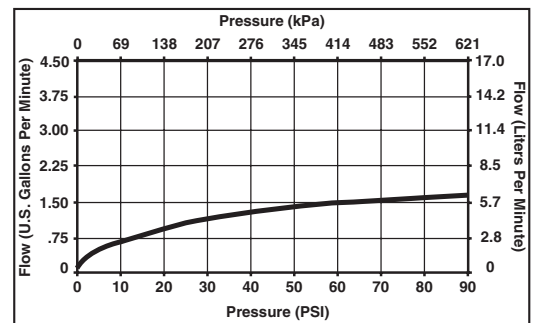

COMPLIES WITH:

- ASME A112.18.1 / CSA B125.1
- Indicates compliance to ICC/ANSI A117.1
- Verified compliant with .25% weighted average Pb content regulations.