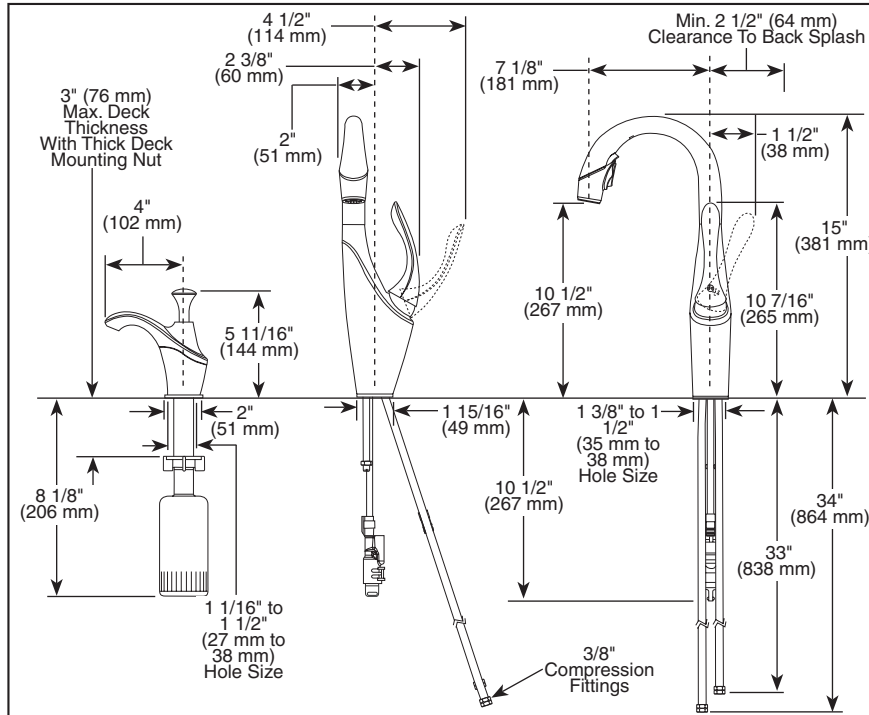

Submitted Model No.: _____

Specific Features: _____

BRIZO®

KITCHEN FAUCETS

- Vuelo™ Collection
- Single Handle Deck Mount
- 2-Function Pull-Down
- Single, 2, 3, or 4 Hole Sink Applications
- Centermount or 8" (203 mm) Centers w/ Optional 10" (254 mm) Escutcheon
- Optional Vase and Soap Dispenser
- MagneDock® Magnetic Docking

STANDARD SPECIFICATIONS:

- Single handle, 2-function pull-down kitchen faucets for mounting on single, two, three, and four hole sinks.
- 15" (381 mm) high, 7 1/8" (181 mm) long, spout swings 360°.
- Lever handle. Control mechanism shall be full-motion valve cartridge.
- Touch-Clean® sprayhead.
- Quick connect hoses.
- Pull-down wand operates in an aerated or spray mode via ergonomic button.
- Red/blue graphics on handle button to indicate hot/cold temperature.
- MagneDock® magnetic docking.
- Thin deck mounting aid to help secure product if used on thin sinks.
- Dual integral check valves in adapter assembly.
- Spacer for mounting nut to reduce number of turns required for installation.
- Mounting wrench to assist in tightening mounting nut securely.
- Hose travels inside mounting shank so it will not interfere with deck edges.
- Keyed trim ring and 10" (254 mm) escutcheon to help alignment and aid installation.

WARRANTY

- Lifetime Faucet and Finish Limited Warranty to the original consumer purchaser to be free from defects in material and workmanship.
- 5 Year Limited Warranty for usage in all industrial, commercial and business applications.

COMPLIES WITH:

- ASME A112.18.1 / CSA B125.1
- Indicates compliance to ICC/ANSI A117.1
- Verified compliant with .25% weighted average Pb content regulations.

Delta Faucet Company
Indianapolis, Indiana 46280
A Division of Masco Corporation of Indiana
© 2011 Masco Corporation of Indiana