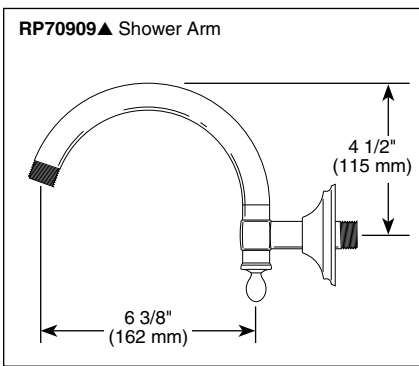

Submitted Model No.: _____

Specific Features: _____

▲ Designate proper finish suffix

BRIZO®

RAINCAN SHOWERHEAD

- Charlotte™ Bath Collection
- Showerhead Featuring H₂Okinetic Technology®
- 2.0 GPM Max @ 80 PSI

STANDARD SPECIFICATIONS:

- H₂Okinetic Technology® single function showerhead.
- Finished sprayface matches shell finish.
- Showerhead has 1/2"-14 NPSM female connection.
- Optional solid brass showerarm (RP70909▲).
- 2.0 gpm @ 80 psi (7.6 L/min @ 552 kPa).
- Wrench flats for tightening.
- Showerhead ball nut pivots and rotates.