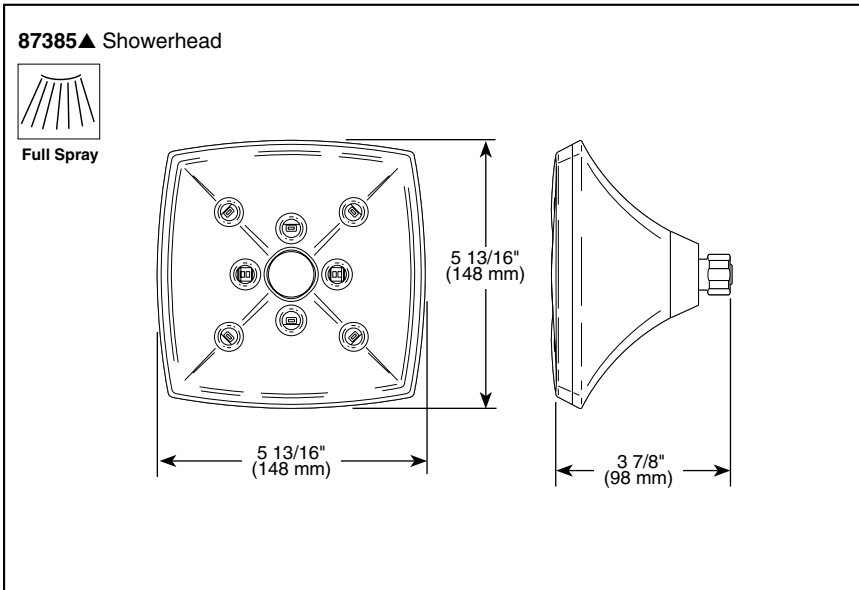

Submitted Model No.: _____

Specific Features: _____

▲ Designate proper finish suffix

BRIZO®

RAINCAN SHOWERHEAD

- Charlotte™ Bath Collection
- Showerhead Featuring H₂Okinetic Technology®
- 2.0 GPM Max @ 80 PSI

STANDARD SPECIFICATIONS:

- H₂Okinetic Technology® single function showerhead.
- Finished sprayface matches shell finish.
- Showerhead has 1/2"-14 NPSM female connection.
- Optional solid brass showerarm (RP70909▲).
- 2.0 gpm @ 80 psi (7.6 L/min @ 552 kPa).
- Wrench flats for tightening.
- Showerhead ball nut pivots and rotates.