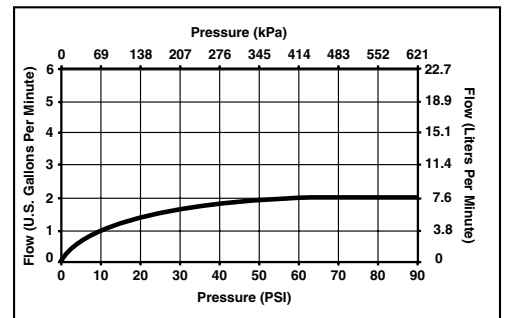

COMPLIES WITH:

- ASME A112.18.1 / CSA B125.1
- EPA WaterSense®

Delta reserves the right (1) to make changes in specifications and materials, and (2) to change or discontinue models, both without notice or obligation. Dimensions are for reference only. See current full-line price book or www.brizo.com for finish options and product availability.