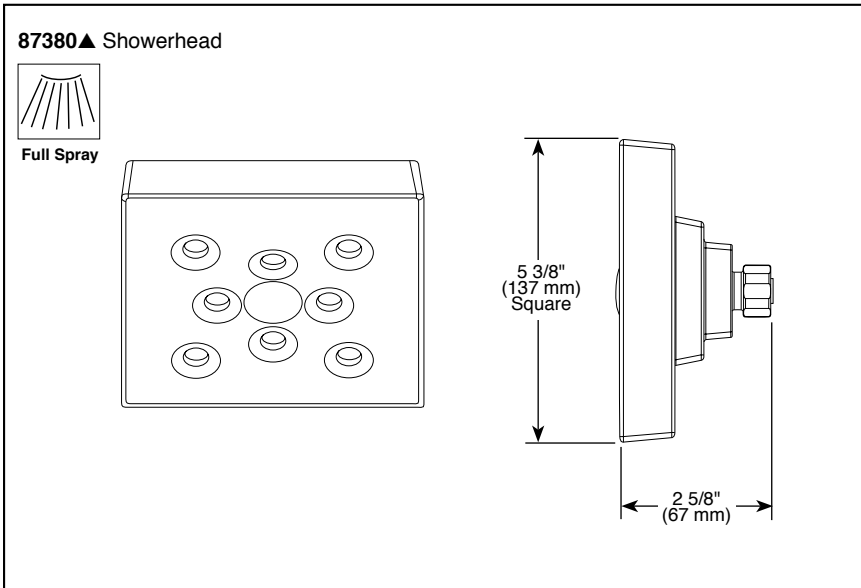

Submitted Model No.: _____

Specific Features: _____

▲ Designate proper finish suffix

BRIZO®

RAINCAN SHOWERHEAD

- Siderna® Bath Collection
- Showerhead Featuring H₂Okinetic Technology®
- 2.0 GPM Max @ 80 PSI

STANDARD SPECIFICATIONS:

- H₂Okinetic Technology® single function showerhead.
- Finished sprayface matches shell finish.
- Showerhead has 1/2"-14 NPSM female connection.
- 2.0 gpm @ 80 PSI.
- Wrench flats for tightening.
- Showerhead ball nut pivots and rotates.