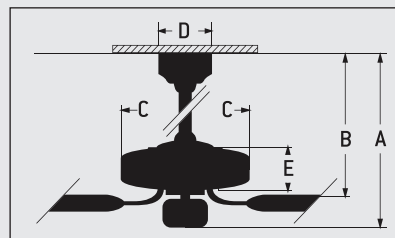

Chrome Midoro with 56" Custom Black Blades and Integrated Frosted White Light Kit with Removable Grille | Model . . . **MO56CH4**
 Blade . . . **Included**
 Light . . . **Integrated**

Midoro

FEATURES

- Heavy-Duty, 3 Speed Reversible Motor
- 2" and 6" Downrods (Included)
- Limited Lifetime Warranty
- Custom Midoro Blades (Included)
- Integrated Uplight (4-25W Candelabra Bulbs Included) and Downlight (2-60W Candelabra Bulbs Included)
- TCS Remote Control (Included)
- TCS-Plus Wall Control Available (Optional)

SPECS

- Blade Sweep Option.56"
- Number of Blades4
- Blade Pitch14°
- Motor Size (MM)188 x 15
- AMPS (HI Speed)<1
- Watts (HI Speed)70
- Shipping Wt. (lbs.)21.77
- CU. FT. in Carton2.83
- Airflow* (Cubic Feet Per Minute) 6,100
- Airflow Efficiency* (CFM Per Watt) 86

CEILING DROP DIMENSIONS

- A: 2" DR - 16.25"
- A: 6" DR - 20.25"
- C: 13.0"
- E: 5.5"
- B: 2" DR - 8.5"
- B: 6" DR - 12.5"
- D: 5 .125"
- DR = Downrod

Compare: 49" to 60" ceiling fans have airflow efficiencies ranging from approximately 51 to 176 cubic feet per minute per watt at high speed.